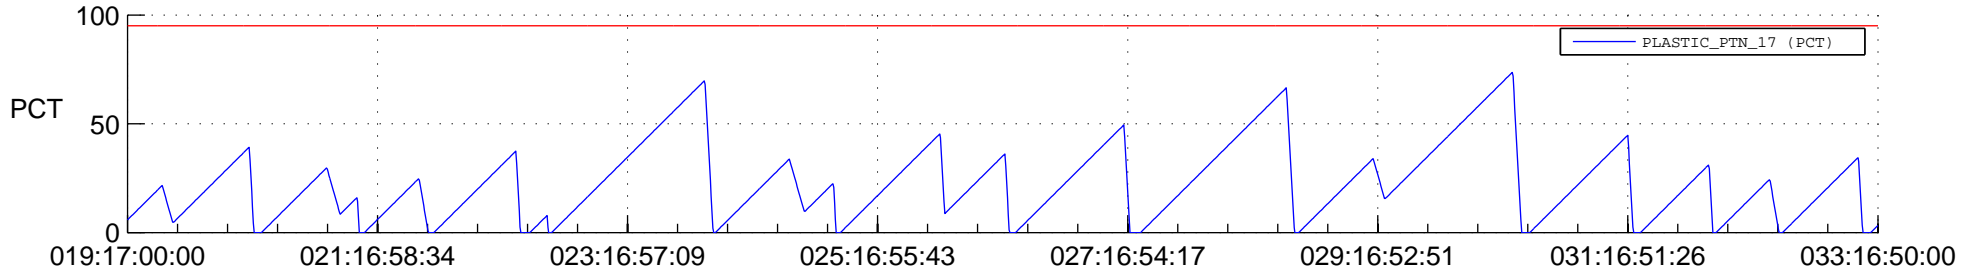

STEREO AHEAD SSR PCT Full Prediction

SWAVES_Percent_Full_Prediction

IMPACT_Percent_Full_Prediction

PLASTIC_Percent_Full_Prediction

Spacecraft_DownLink_Rate