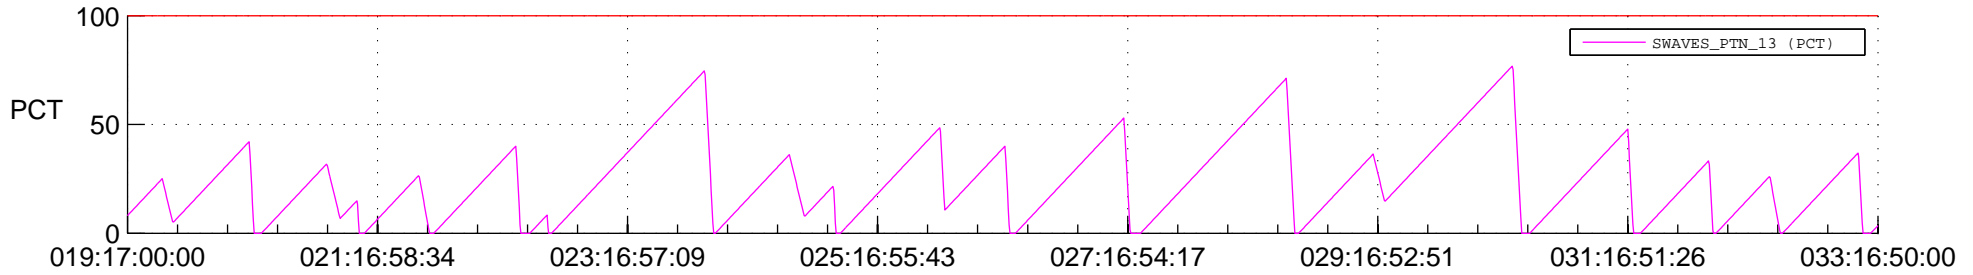

STEREO AHEAD SSR PCT Full Prediction

SWAVES_Percent_Full_Prediction

IMPACT_Percent_Full_Prediction

PLASTIC_Percent_Full_Prediction

Spacecraft_DownLink_Rate