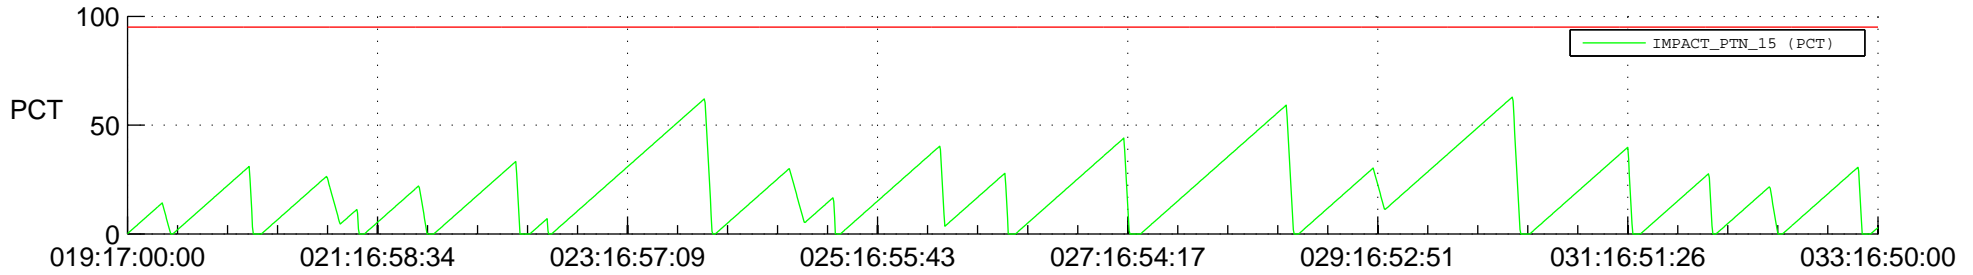

STEREO AHEAD SSR PCT Full Prediction

SWAVES_Percent_Full_Prediction

IMPACT_Percent_Full_Prediction

PLASTIC_Percent_Full_Prediction

Spacecraft_DownLink_Rate