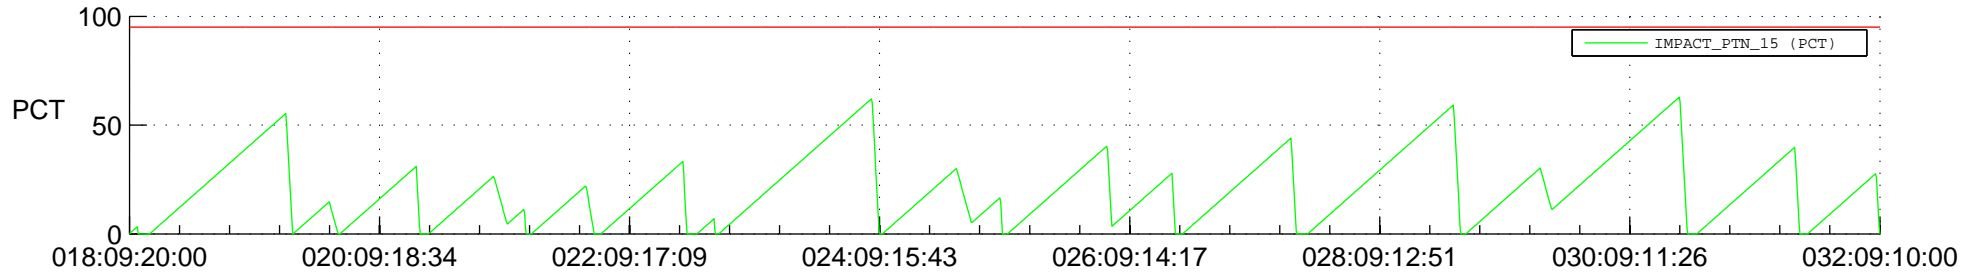

IMPACT_Percent_Full_Prediction