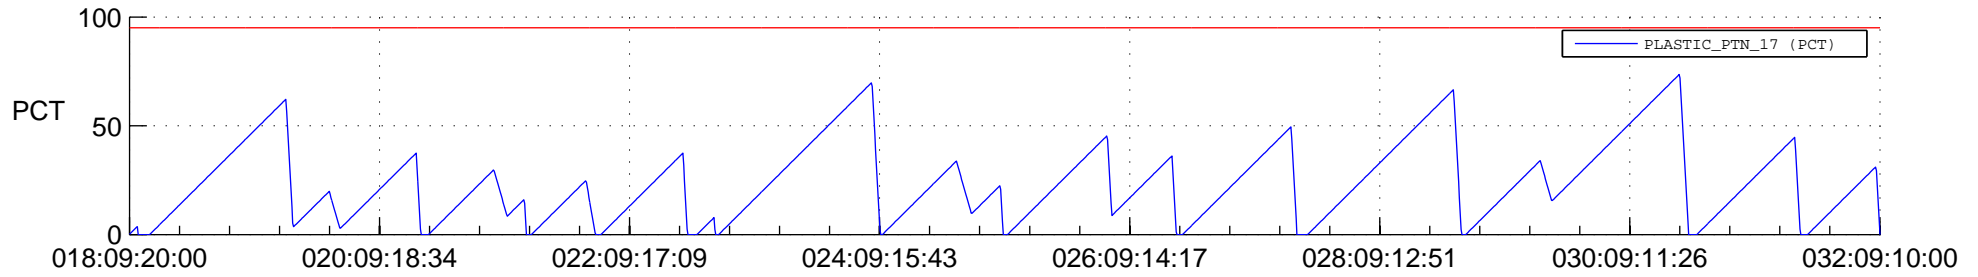

PLASTIC_Percent_Full_Prediction