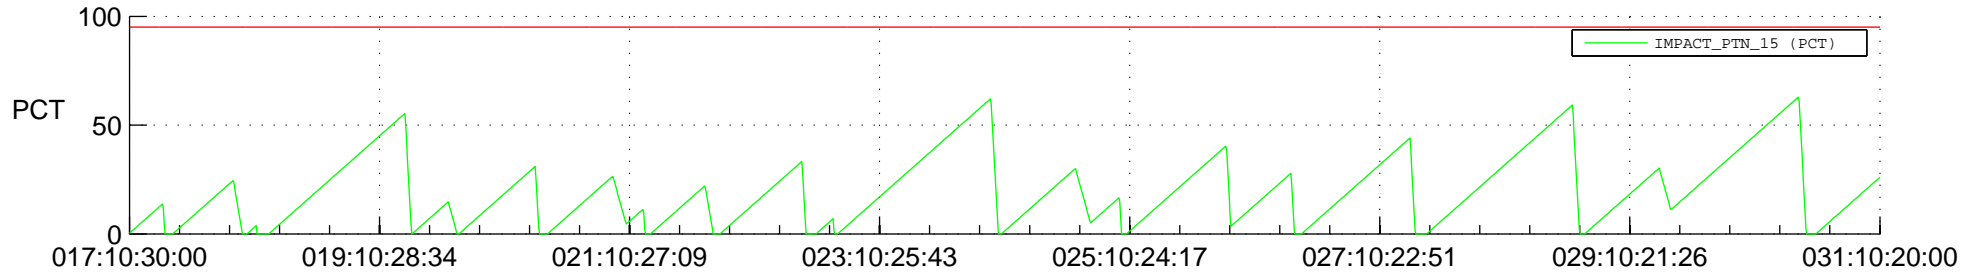

IMPACT_Percent_Full_Prediction