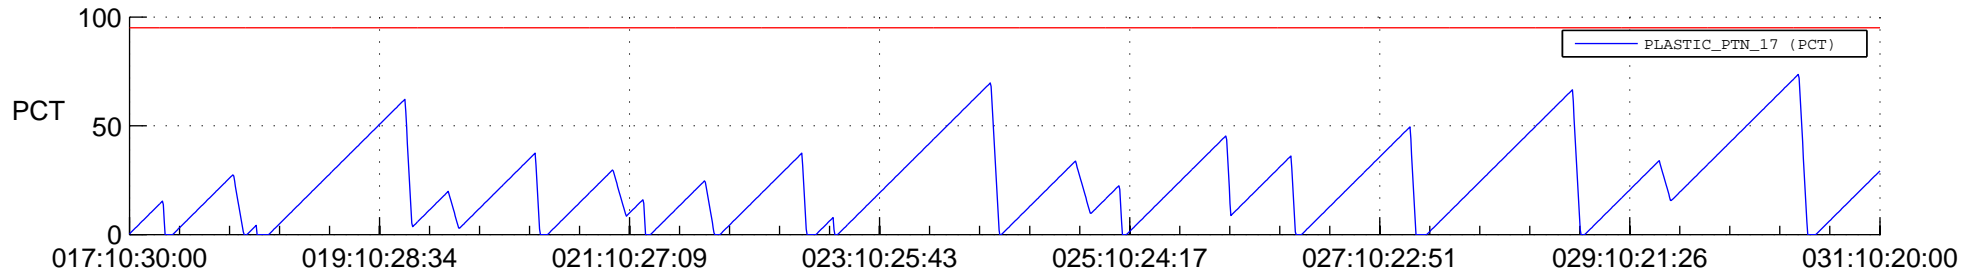

PLASTIC_Percent_Full_Prediction