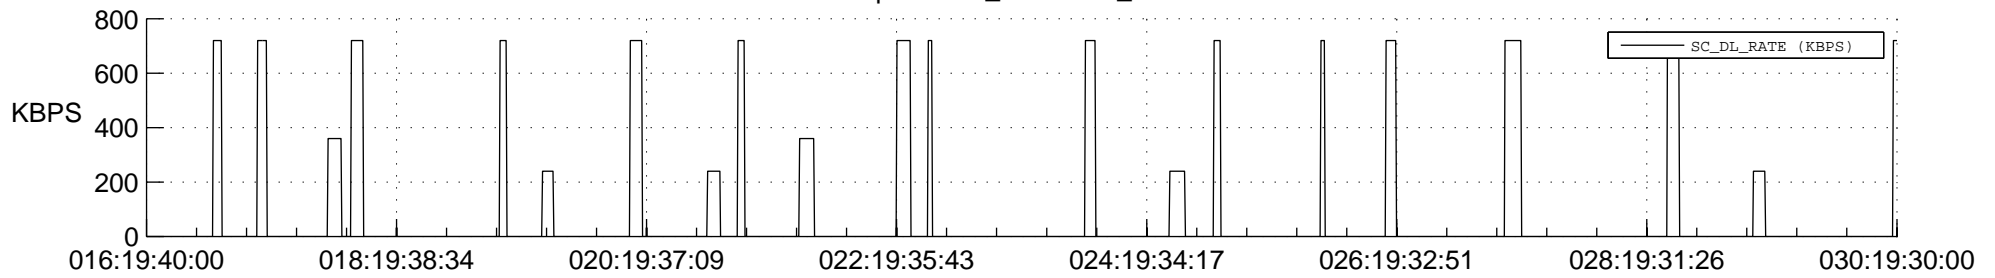

STEREO AHEAD SSR PCT Full Prediction

SWAVES_Percent_Full_Prediction

IMPACT_Percent_Full_Prediction

PLASTIC_Percent_Full_Prediction

Spacecraft_DownLink_Rate

Ground Time (2019:016:19:40:00.000 -2019:030:19:30:00.000)