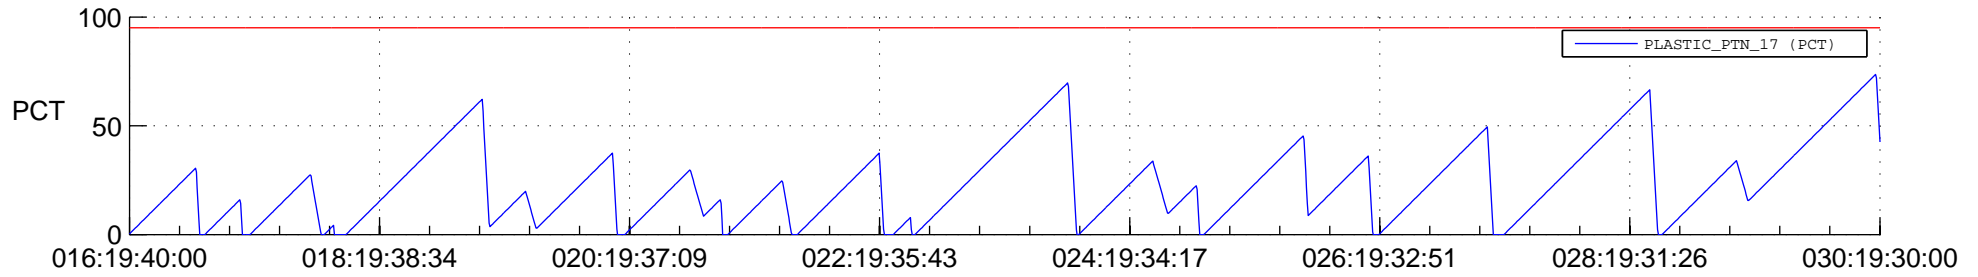

STEREO AHEAD SSR PCT Full Prediction

SWAVES_Percent_Full_Prediction

IMPACT_Percent_Full_Prediction

PLASTIC_Percent_Full_Prediction

Spacecraft_DownLink_Rate

Ground Time (2019:016:19:40:00.000 -2019:030:19:30:00.000)