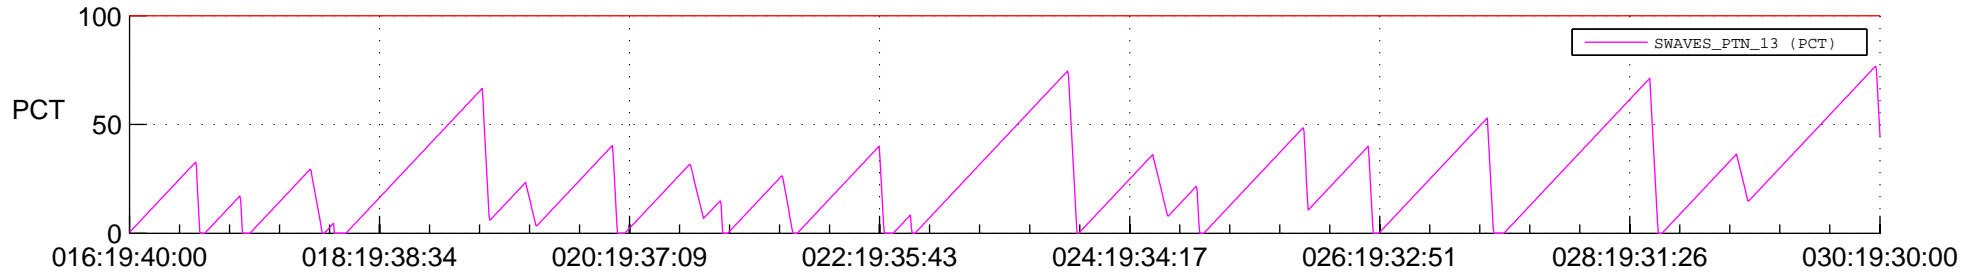

STEREO AHEAD SSR PCT Full Prediction

SWAVES_Percent_Full_Prediction

IMPACT_Percent_Full_Prediction

PLASTIC_Percent_Full_Prediction

Spacecraft_DownLink_Rate

Ground Time (2019:016:19:40:00.000 -2019:030:19:30:00.000)