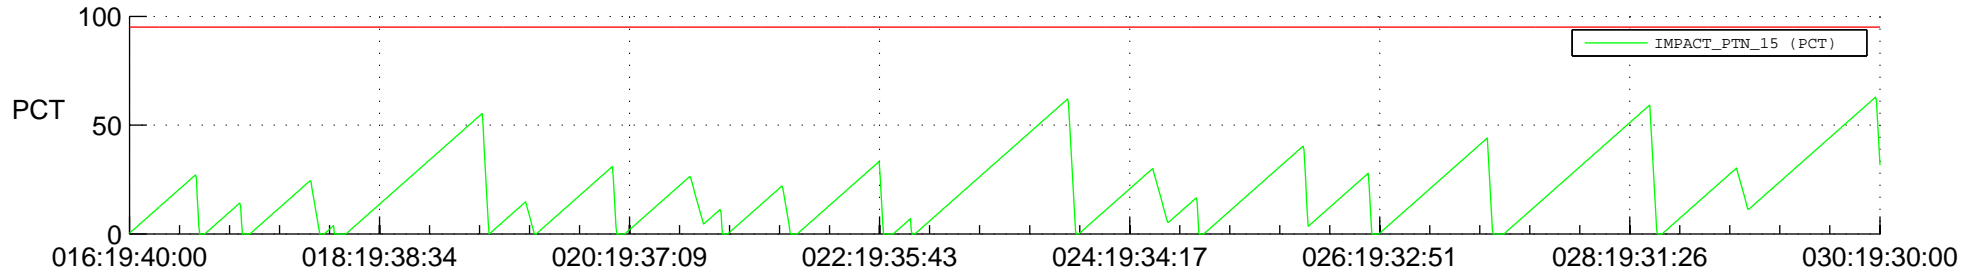

STEREO AHEAD SSR PCT Full Prediction

SWAVES_Percent_Full_Prediction

IMPACT_Percent_Full_Prediction

PLASTIC_Percent_Full_Prediction

Spacecraft_DownLink_Rate

Ground Time (2019:016:19:40:00.000 -2019:030:19:30:00.000)