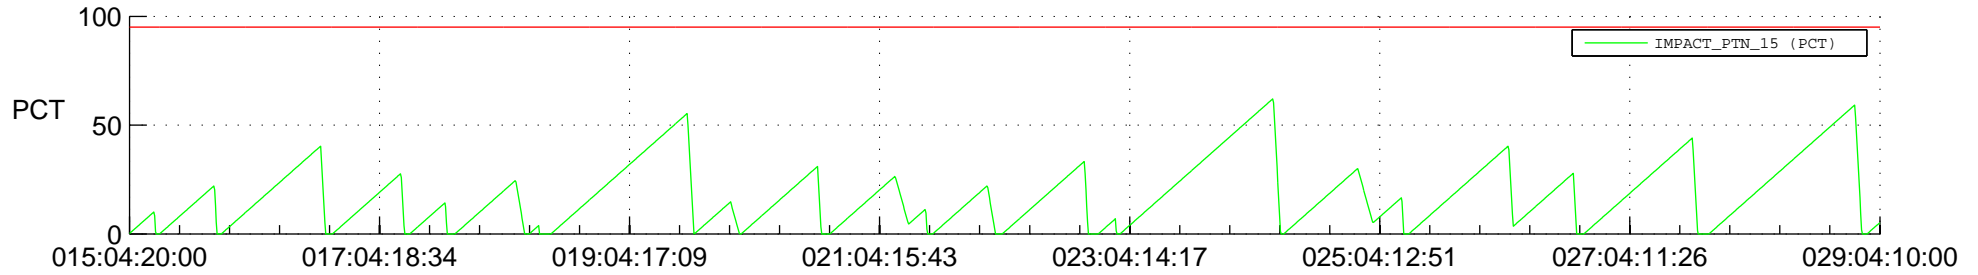

STEREO AHEAD SSR PCT Full Prediction

SWAVES_Percent_Full_Prediction

IMPACT_Percent_Full_Prediction

PLASTIC_Percent_Full_Prediction

Spacecraft_DownLink_Rate