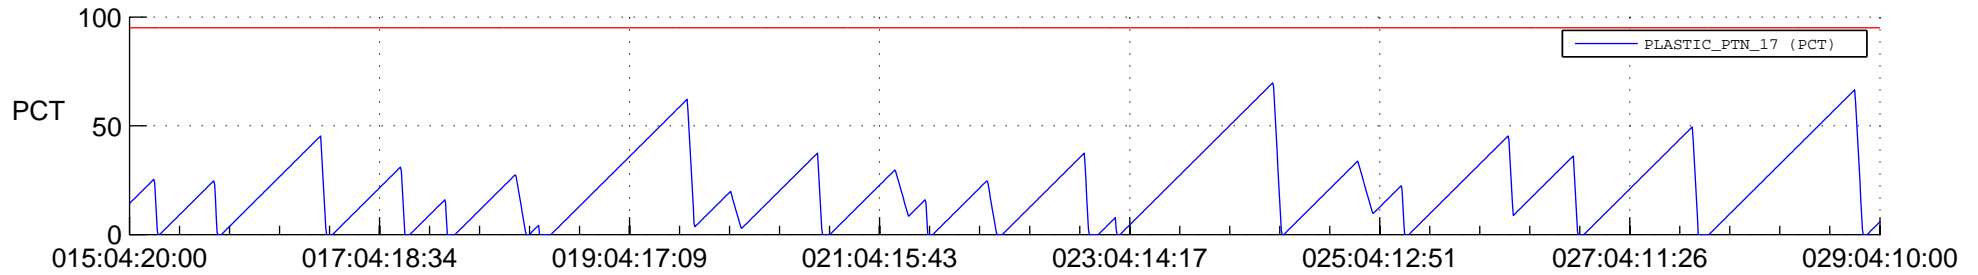

STEREO AHEAD SSR PCT Full Prediction

SWAVES_Percent_Full_Prediction

IMPACT_Percent_Full_Prediction

PLASTIC_Percent_Full_Prediction

Spacecraft_DownLink_Rate