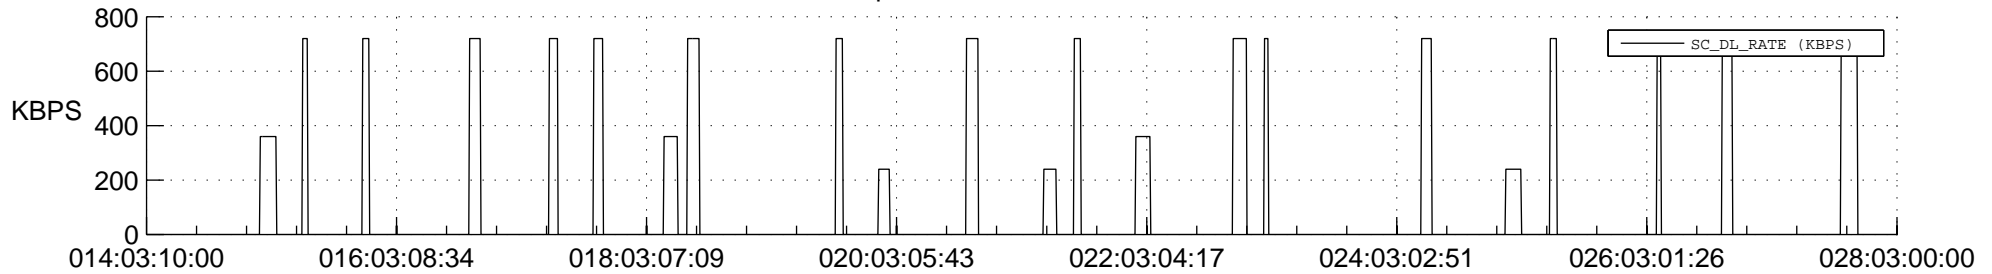

STEREO AHEAD SSR PCT Full Prediction

SWAVES_Percent_Full_Prediction

IMPACT_Percent_Full_Prediction

PLASTIC_Percent_Full_Prediction

Spacecraft_DownLink_Rate

Ground Time (2019:014:03:10:00.000 -2019:028:03:00:00.000)