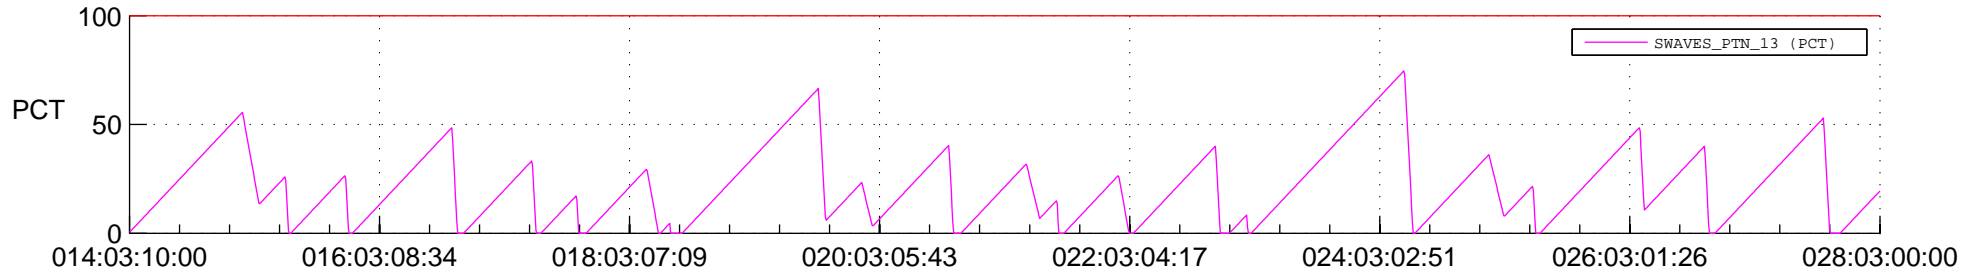

STEREO AHEAD SSR PCT Full Prediction

SWAVES_Percent_Full_Prediction

IMPACT_Percent_Full_Prediction

PLASTIC_Percent_Full_Prediction

Spacecraft_DownLink_Rate

Ground Time (2019:014:03:10:00.000 -2019:028:03:00:00.000)