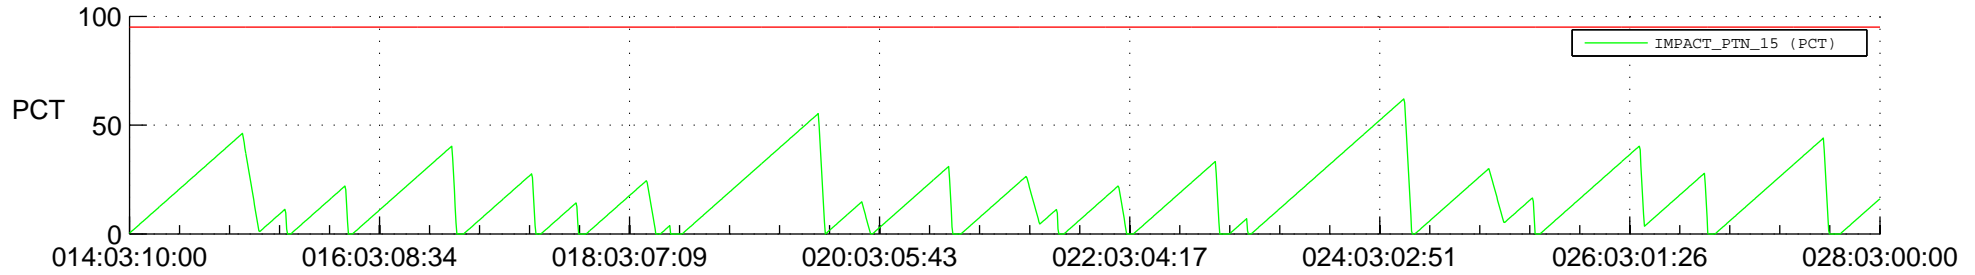

STEREO AHEAD SSR PCT Full Prediction

SWAVES_Percent_Full_Prediction

IMPACT_Percent_Full_Prediction

PLASTIC_Percent_Full_Prediction

Spacecraft_DownLink_Rate

Ground Time (2019:014:03:10:00.000 -2019:028:03:00:00.000)