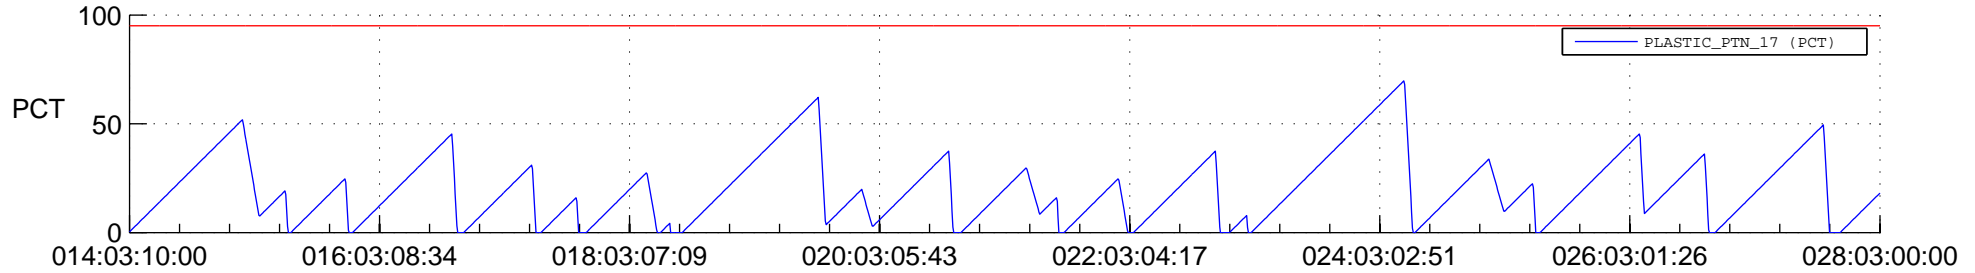

STEREO AHEAD SSR PCT Full Prediction

SWAVES_Percent_Full_Prediction

IMPACT_Percent_Full_Prediction

PLASTIC_Percent_Full_Prediction

Spacecraft_DownLink_Rate

Ground Time (2019:014:03:10:00.000 -2019:028:03:00:00.000)