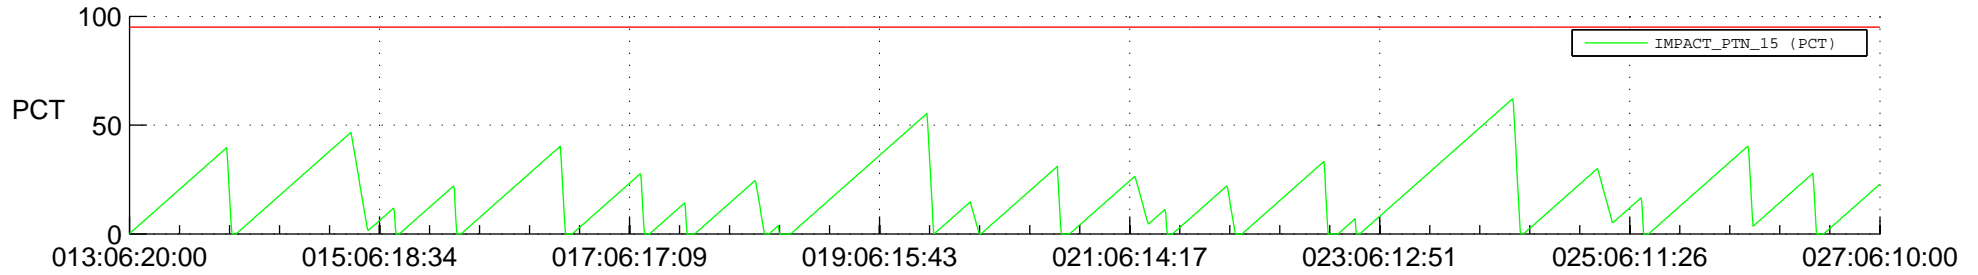

STEREO AHEAD SSR PCT Full Prediction

SWAVES_Percent_Full_Prediction

IMPACT_Percent_Full_Prediction

PLASTIC_Percent_Full_Prediction

Spacecraft_DownLink_Rate