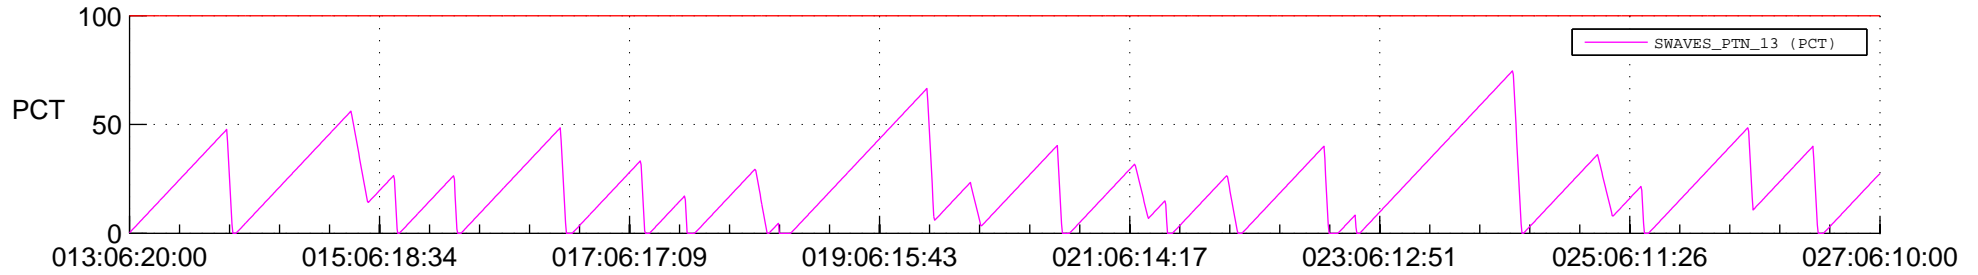

STEREO AHEAD SSR PCT Full Prediction

SWAVES_Percent_Full_Prediction

IMPACT_Percent_Full_Prediction

PLASTIC_Percent_Full_Prediction

Spacecraft_DownLink_Rate