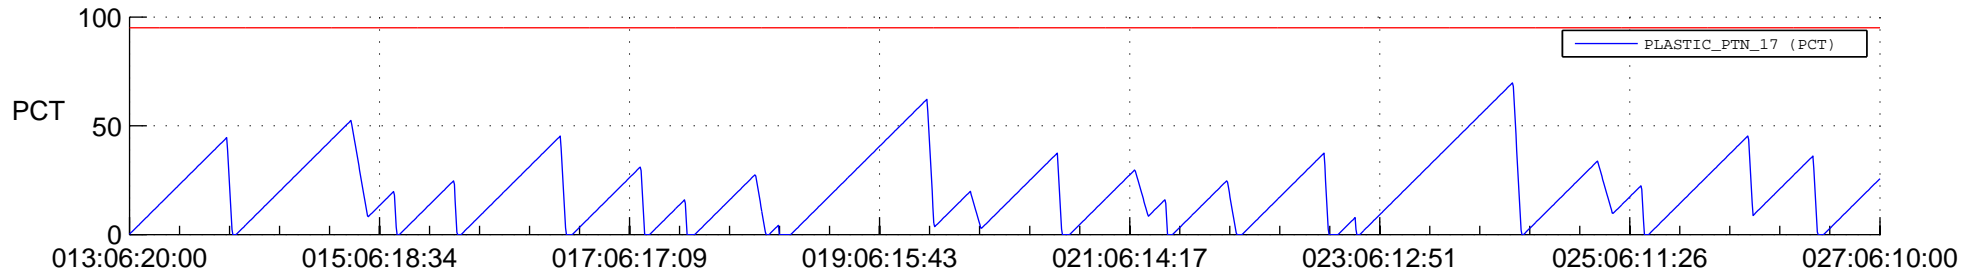

STEREO AHEAD SSR PCT Full Prediction

SWAVES_Percent_Full_Prediction

IMPACT_Percent_Full_Prediction

PLASTIC_Percent_Full_Prediction

Spacecraft_DownLink_Rate