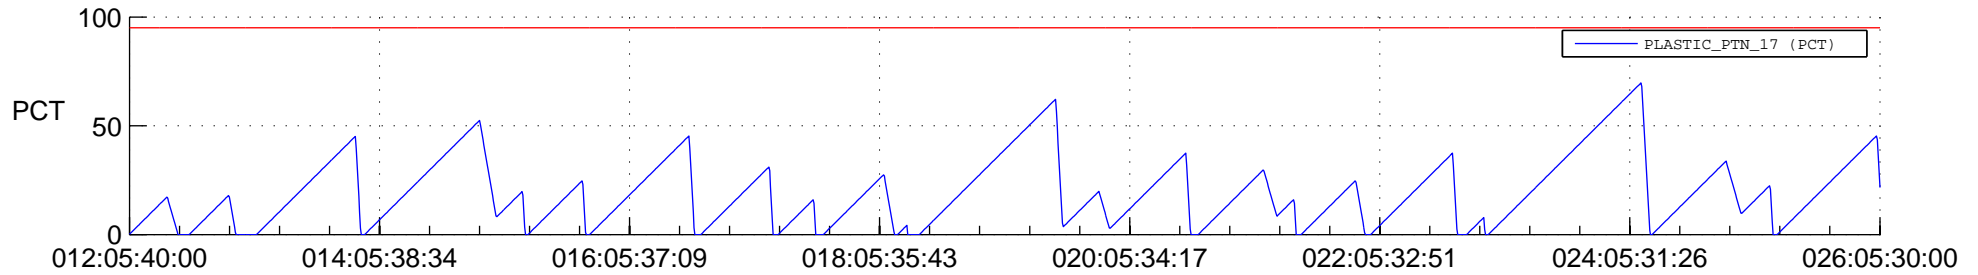

# STEREO AHEAD SSR PCT Full Prediction

## SWAVES\_Percent\_Full\_Prediction

## Spacecraft\_DownLink\_Rate

Ground Time (2019:012:05:40:00.000 -2019:026:05:30:00.000)