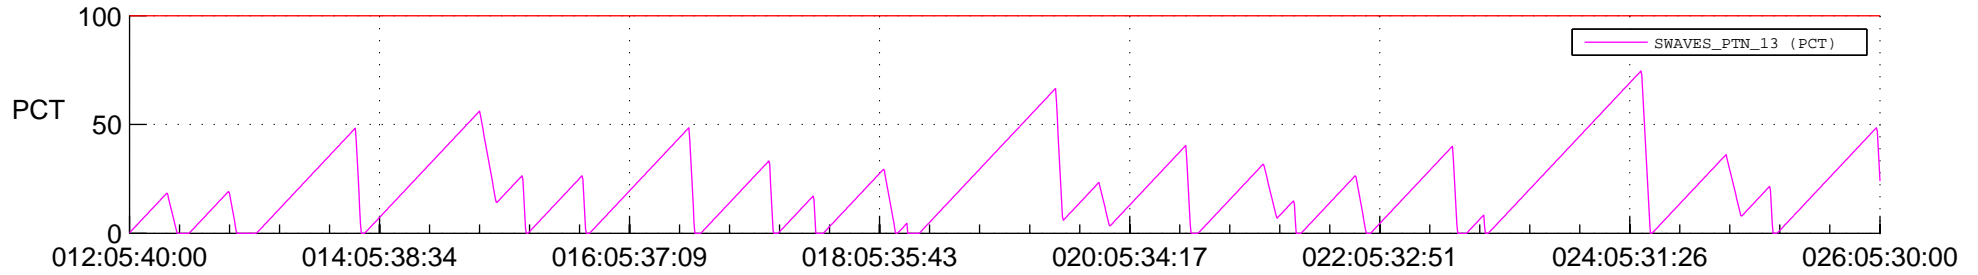

# STEREO AHEAD SSR PCT Full Prediction

## SWAVES\_Percent\_Full\_Prediction

## Spacecraft\_DownLink\_Rate

Ground Time (2019:012:05:40:00.000 -2019:026:05:30:00.000)