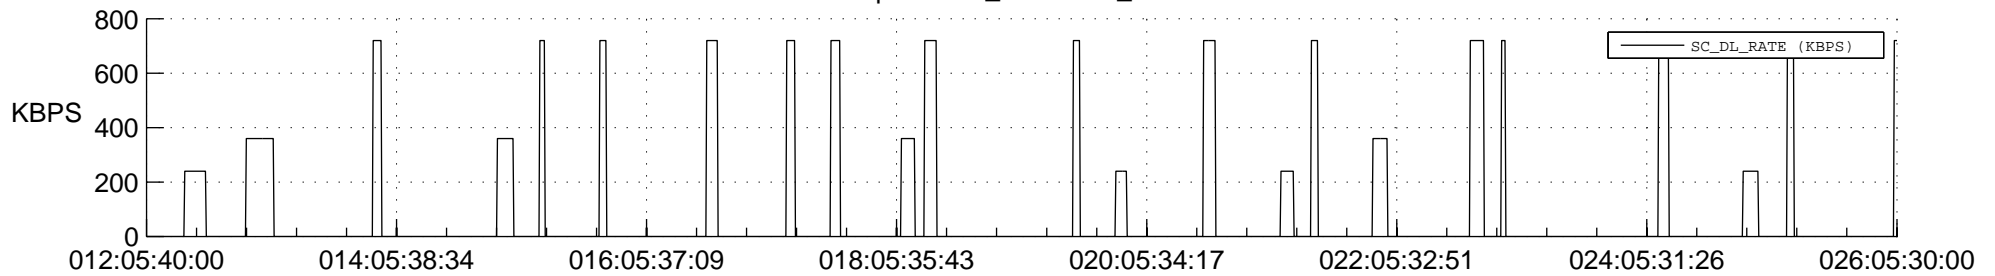

## Spacecraft\_DownLink\_Rate

Ground Time (2019:012:05:40:00.000 -2019:026:05:30:00.000)