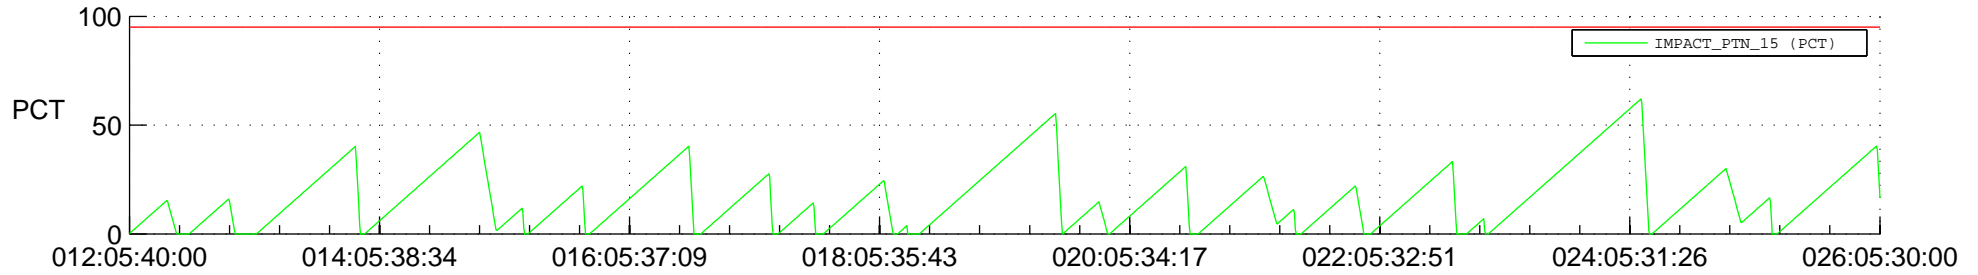

IMPACT_Percent_Full_Prediction