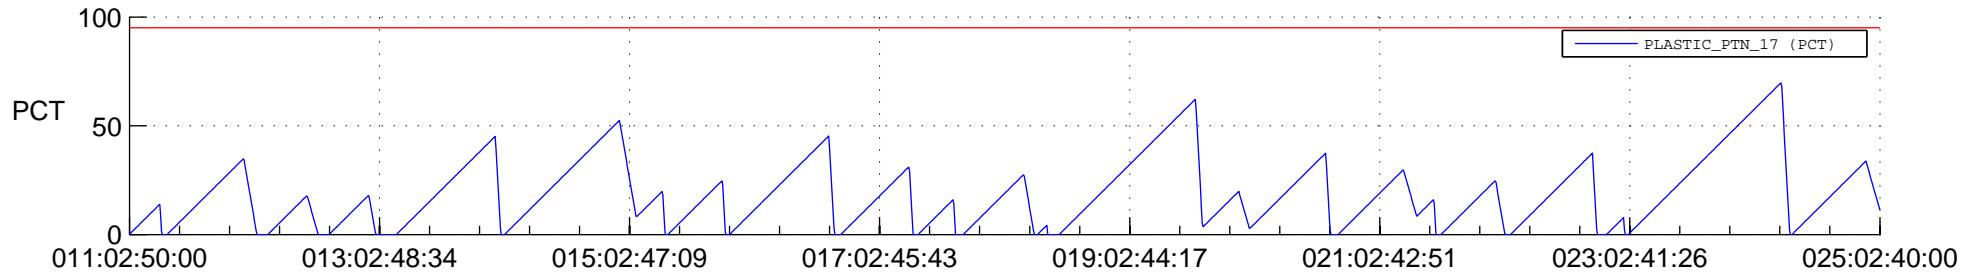

PLASTIC_Percent_Full_Prediction