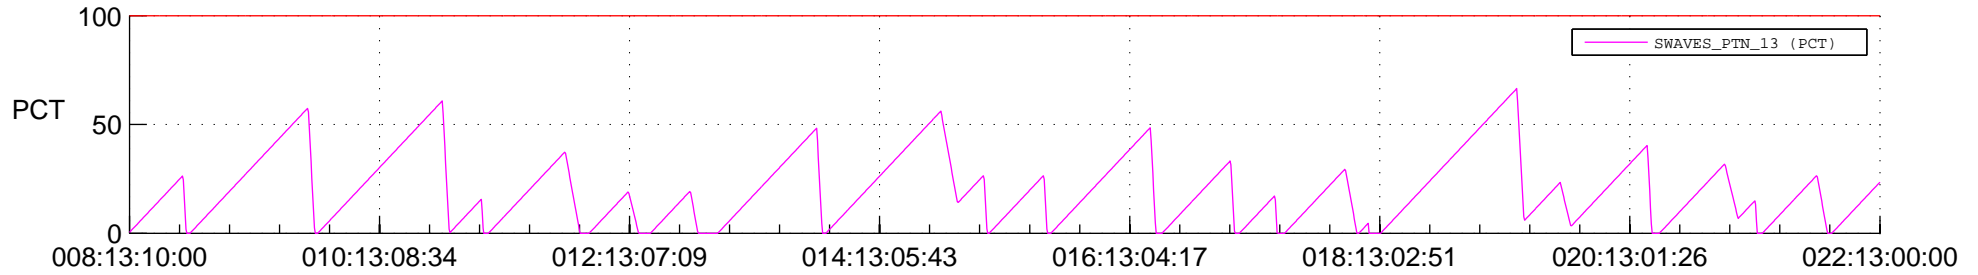

STEREO AHEAD SSR PCT Full Prediction

SWAVES_Percent_Full_Prediction

IMPACT_Percent_Full_Prediction

PLASTIC_Percent_Full_Prediction

Spacecraft_DownLink_Rate