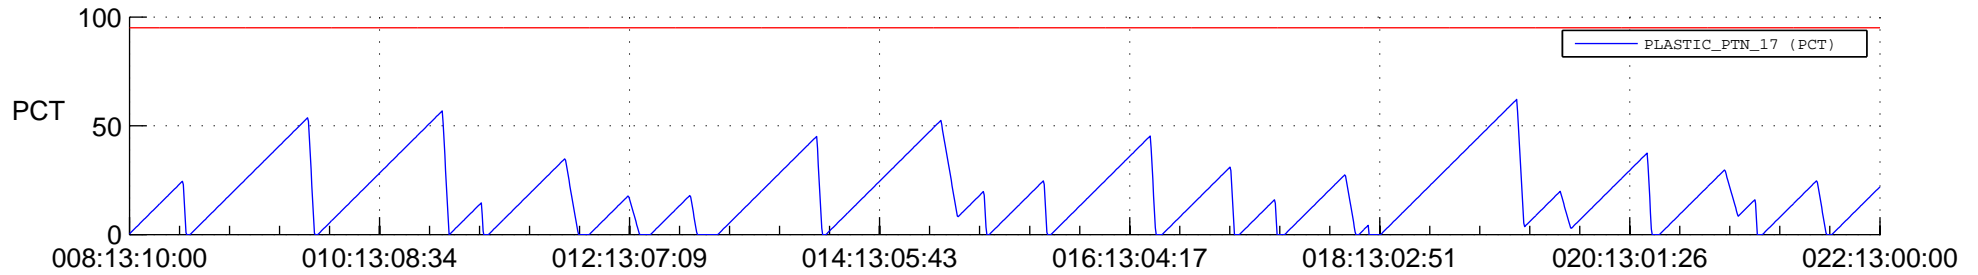

STEREO AHEAD SSR PCT Full Prediction

SWAVES_Percent_Full_Prediction

IMPACT_Percent_Full_Prediction

PLASTIC_Percent_Full_Prediction

Spacecraft_DownLink_Rate