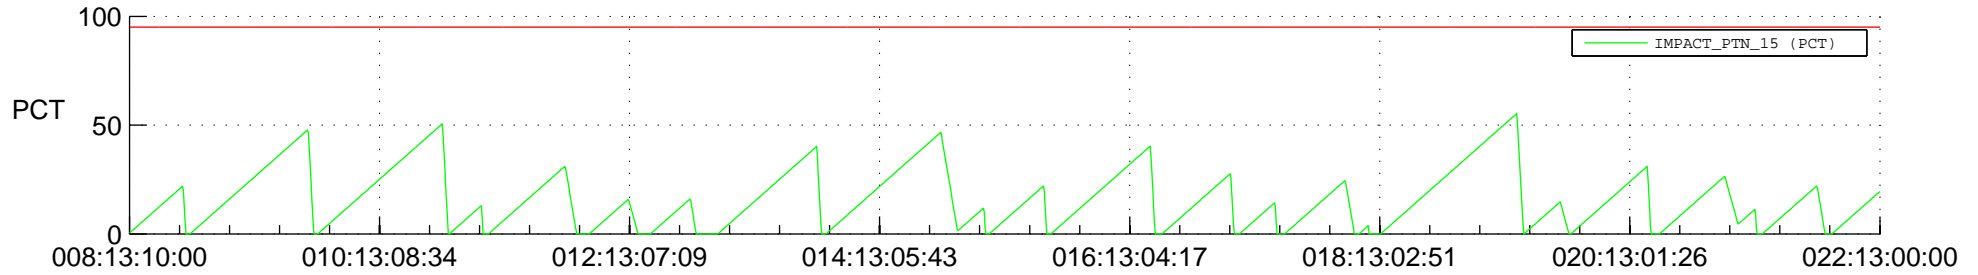

STEREO AHEAD SSR PCT Full Prediction

SWAVES_Percent_Full_Prediction

IMPACT_Percent_Full_Prediction

PLASTIC_Percent_Full_Prediction

Spacecraft_DownLink_Rate