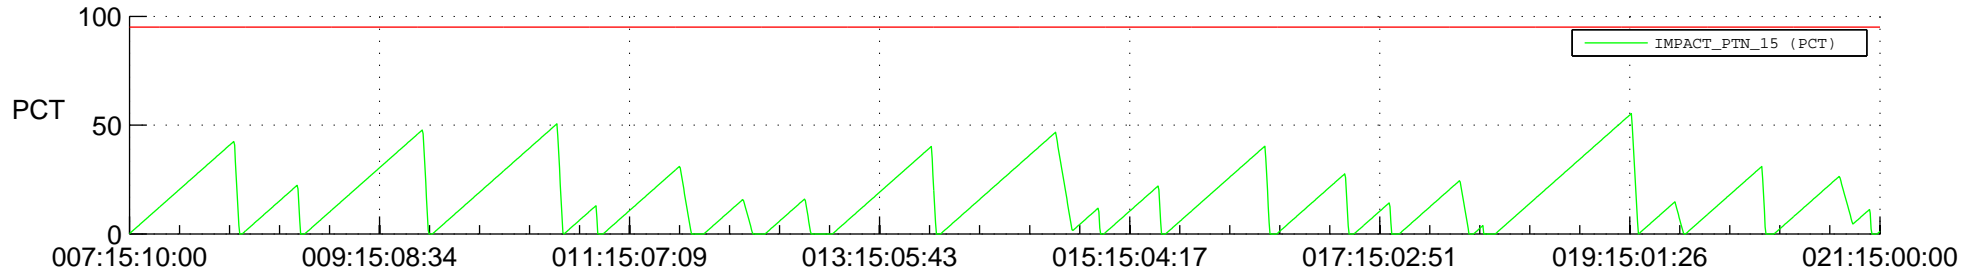

STEREO AHEAD SSR PCT Full Prediction

SWAVES_Percent_Full_Prediction

IMPACT_Percent_Full_Prediction

PLASTIC_Percent_Full_Prediction

Spacecraft_DownLink_Rate