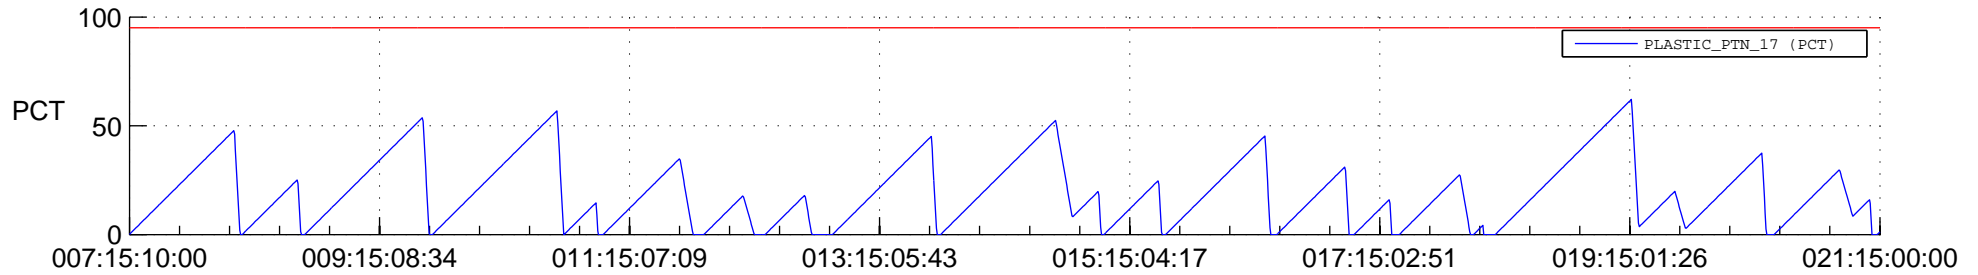

STEREO AHEAD SSR PCT Full Prediction

SWAVES_Percent_Full_Prediction

IMPACT_Percent_Full_Prediction

PLASTIC_Percent_Full_Prediction

Spacecraft_DownLink_Rate