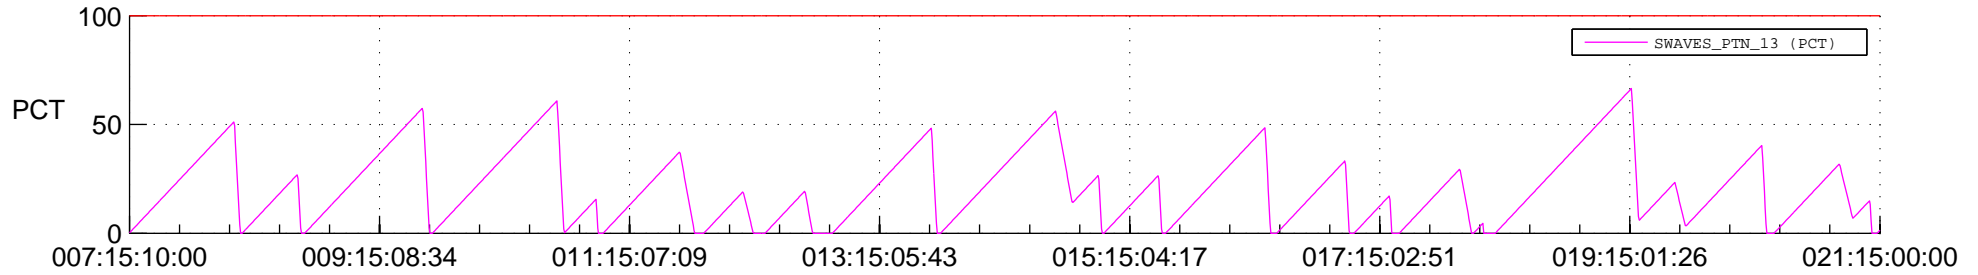

STEREO AHEAD SSR PCT Full Prediction

SWAVES_Percent_Full_Prediction

IMPACT_Percent_Full_Prediction

PLASTIC_Percent_Full_Prediction

Spacecraft_DownLink_Rate