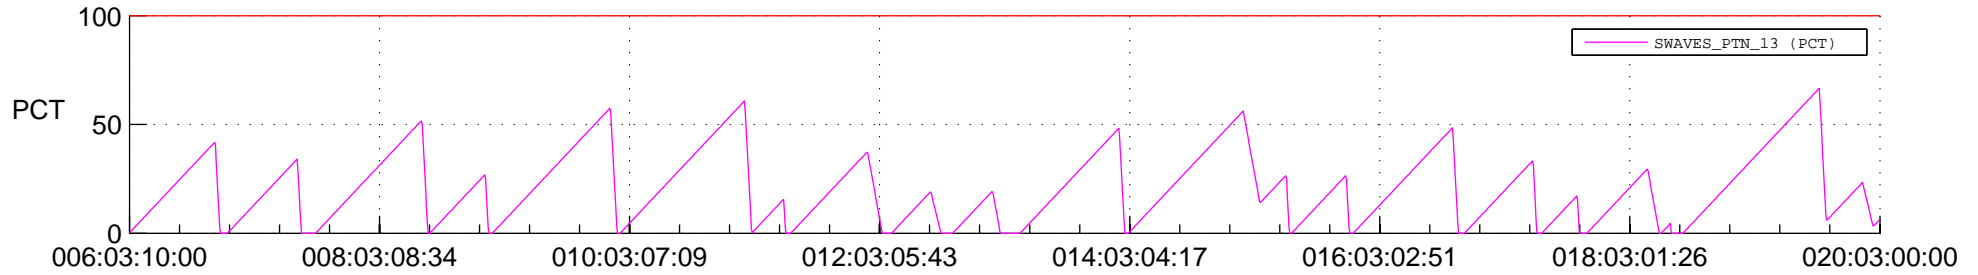

## SWAVES\_Percent\_Full\_Prediction

## Spacecraft\_DownLink\_Rate

Ground Time (2019:06:03:10:00.000 -2019:020:03:00:00.000)