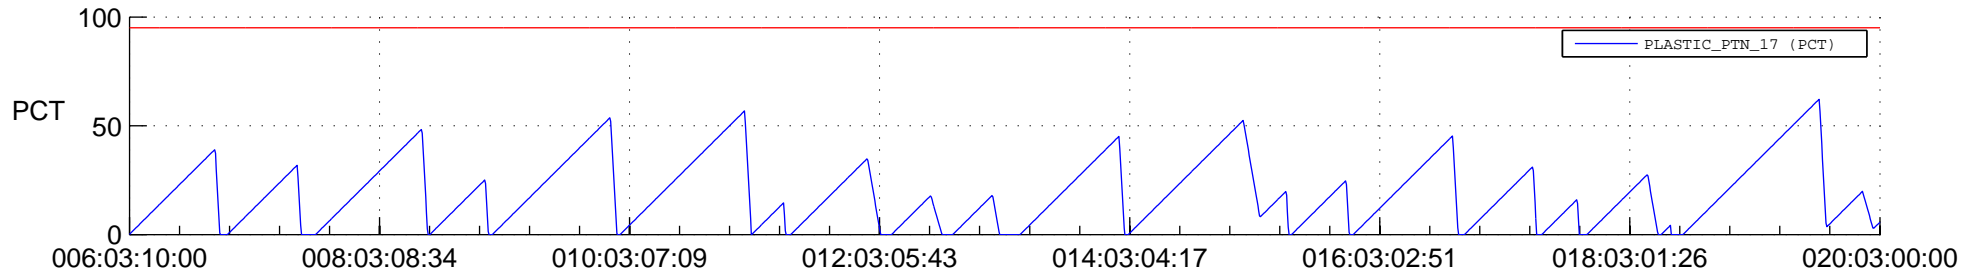

# STEREO AHEAD SSR PCT Full Prediction

## SWAVES\_Percent\_Full\_Prediction

## Spacecraft\_DownLink\_Rate

Ground Time (2019:06:03:10:00.000 -2019:020:03:00:00.000)