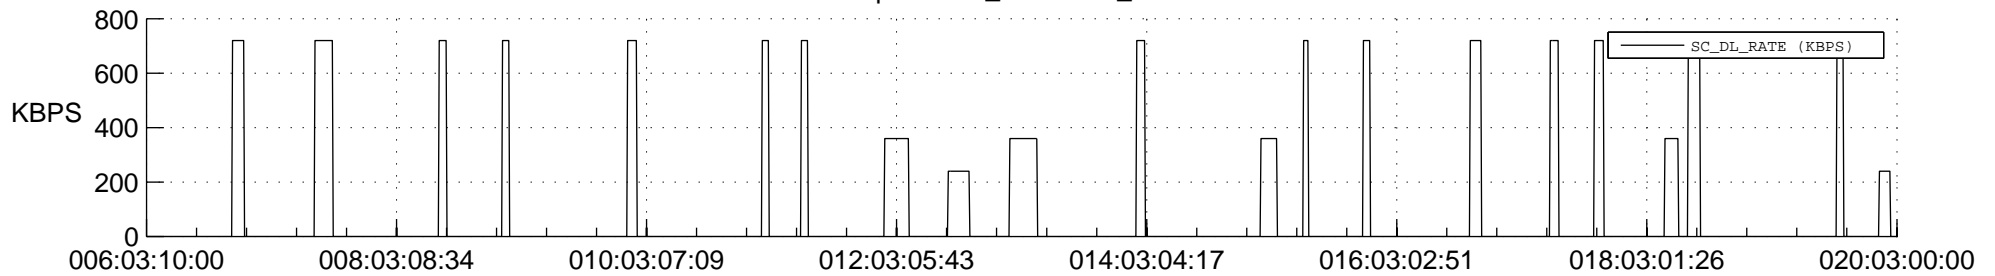

## Spacecraft\_DownLink\_Rate

Ground Time (2019:06:03:10:00.000 -2019:020:03:00:00.000)