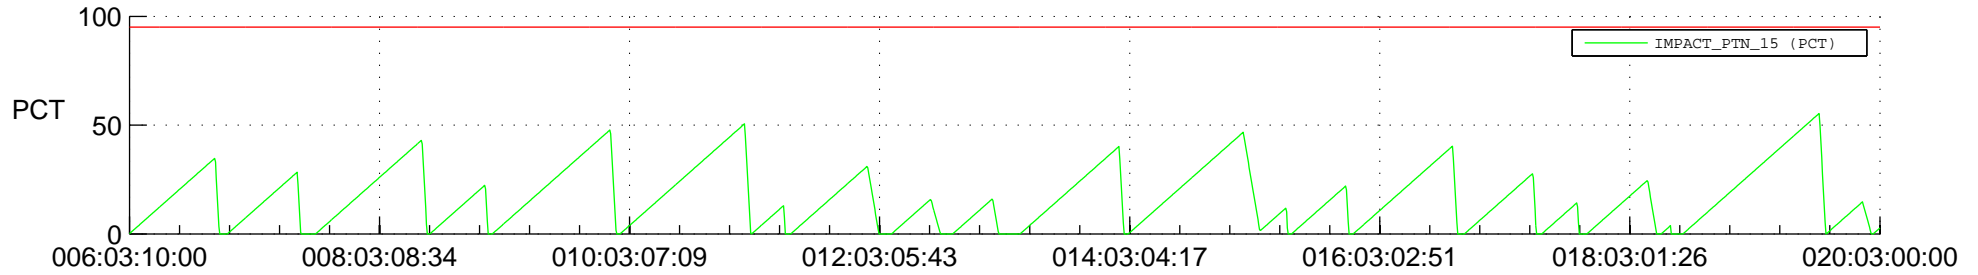

IMPACT_Percent_Full_Prediction