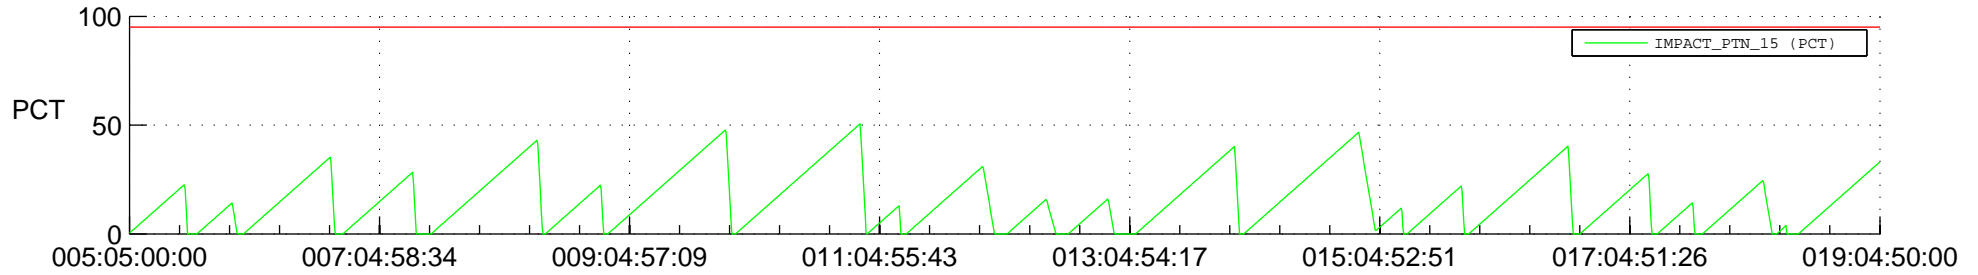

STEREO AHEAD SSR PCT Full Prediction

SWAVES_Percent_Full_Prediction

IMPACT_Percent_Full_Prediction

PLASTIC_Percent_Full_Prediction

Spacecraft_DownLink_Rate

Ground Time (2019:05:05:00:00.000 -2019:019:04:50:00.000)