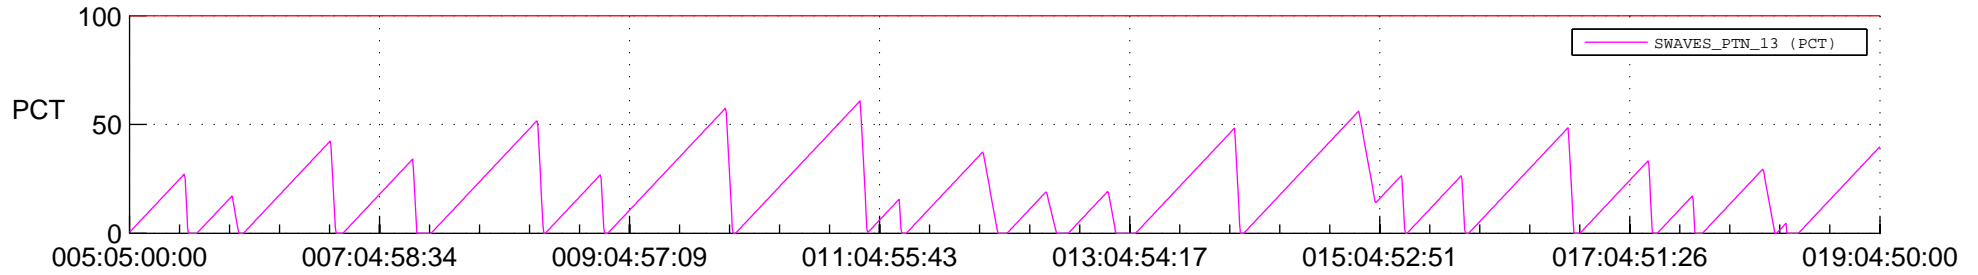

STEREO AHEAD SSR PCT Full Prediction

SWAVES_Percent_Full_Prediction

IMPACT_Percent_Full_Prediction

PLASTIC_Percent_Full_Prediction

Spacecraft_DownLink_Rate

Ground Time (2019:05:05:00:00.000 -2019:019:04:50:00.000)