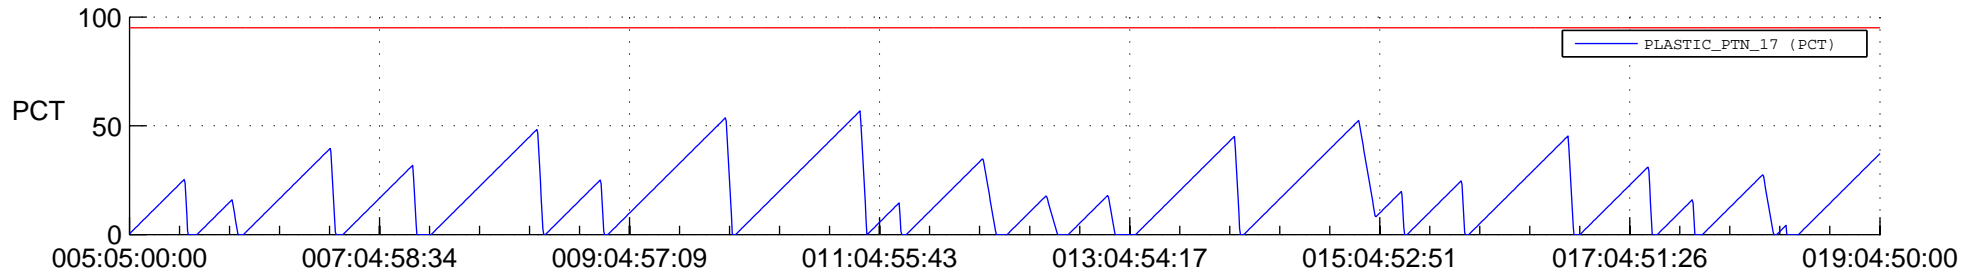

STEREO AHEAD SSR PCT Full Prediction

SWAVES_Percent_Full_Prediction

IMPACT_Percent_Full_Prediction

PLASTIC_Percent_Full_Prediction

Spacecraft_DownLink_Rate

Ground Time (2019:05:05:00:00.000 -2019:019:04:50:00.000)