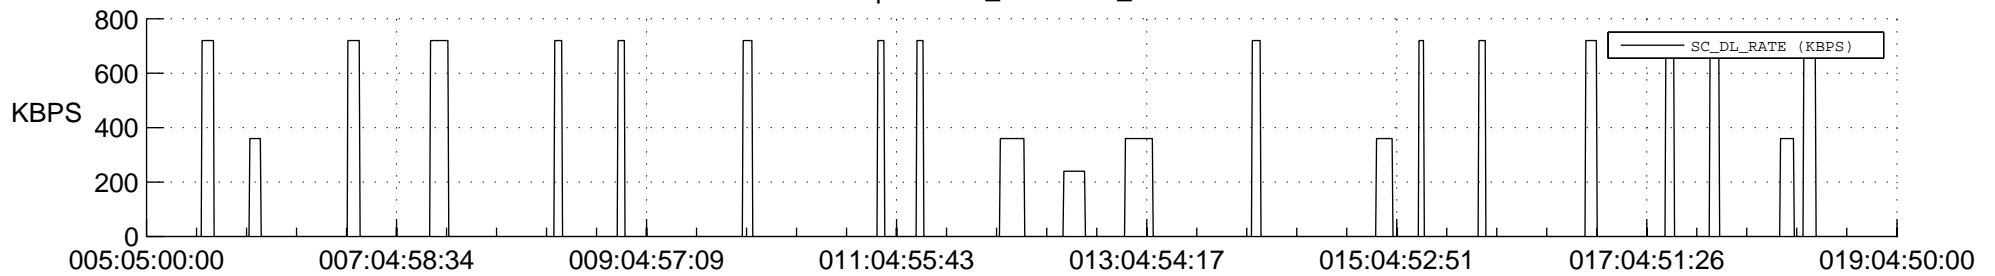

STEREO AHEAD SSR PCT Full Prediction

SWAVES_Percent_Full_Prediction

IMPACT_Percent_Full_Prediction

PLASTIC_Percent_Full_Prediction

Spacecraft_DownLink_Rate

Ground Time (2019:05:05:00:00.000 -2019:019:04:50:00.000)