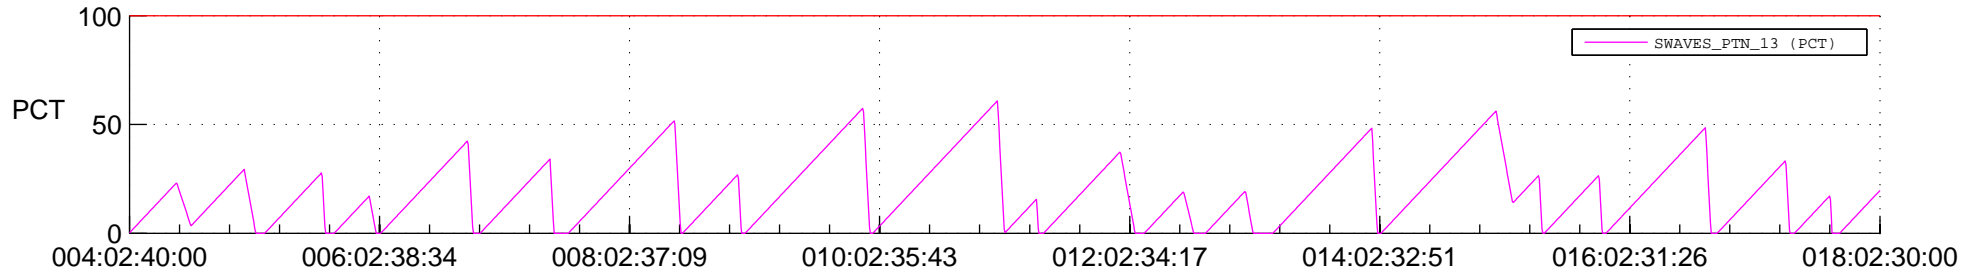

STEREO AHEAD SSR PCT Full Prediction

SWAVES_Percent_Full_Prediction

IMPACT_Percent_Full_Prediction

PLASTIC_Percent_Full_Prediction

Spacecraft_DownLink_Rate

Ground Time (2019:004:02:40:00.000 -2019:018:02:30:00.000)