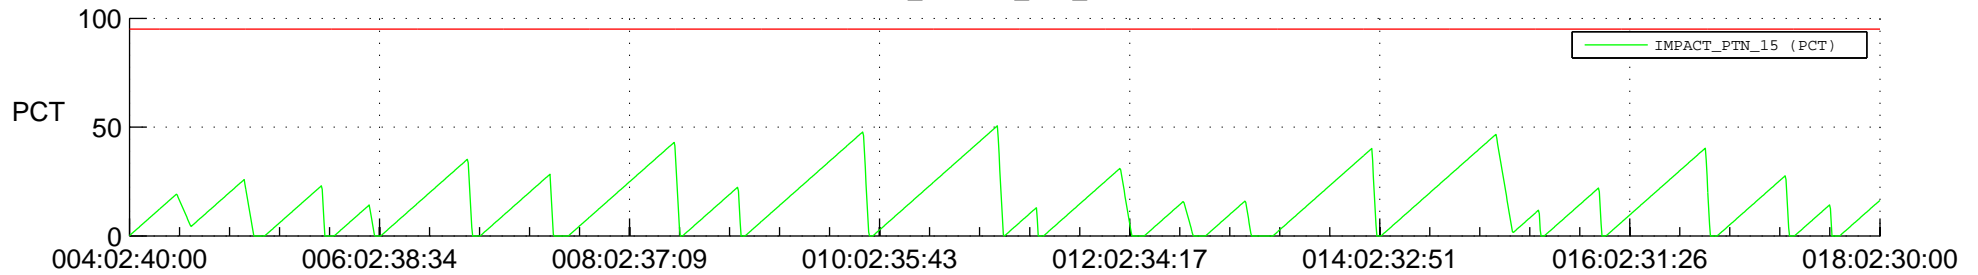

STEREO AHEAD SSR PCT Full Prediction

SWAVES_Percent_Full_Prediction

IMPACT_Percent_Full_Prediction

PLASTIC_Percent_Full_Prediction

Spacecraft_DownLink_Rate

Ground Time (2019:004:02:40:00.000 -2019:018:02:30:00.000)