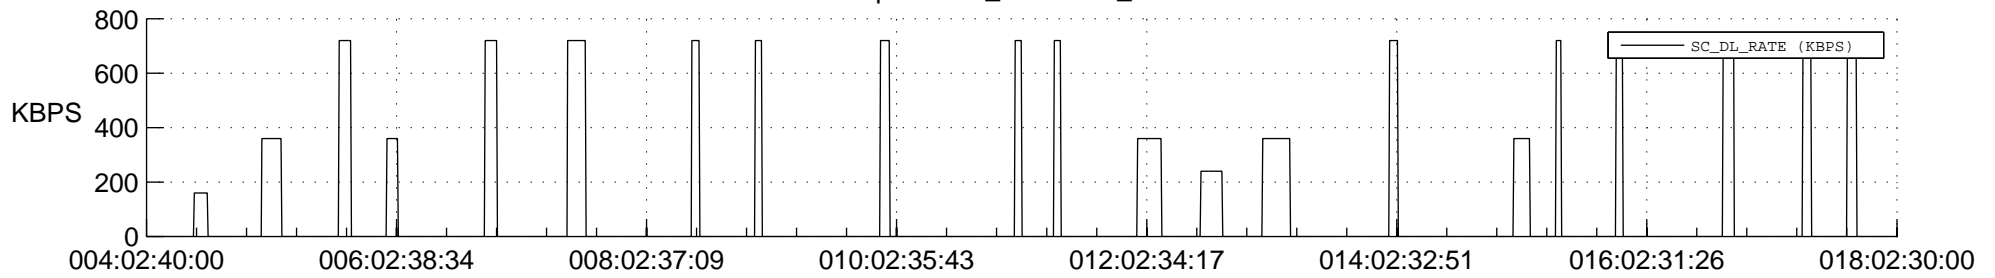

STEREO AHEAD SSR PCT Full Prediction

SWAVES_Percent_Full_Prediction

IMPACT_Percent_Full_Prediction

PLASTIC_Percent_Full_Prediction

Spacecraft_DownLink_Rate

Ground Time (2019:004:02:40:00.000 -2019:018:02:30:00.000)