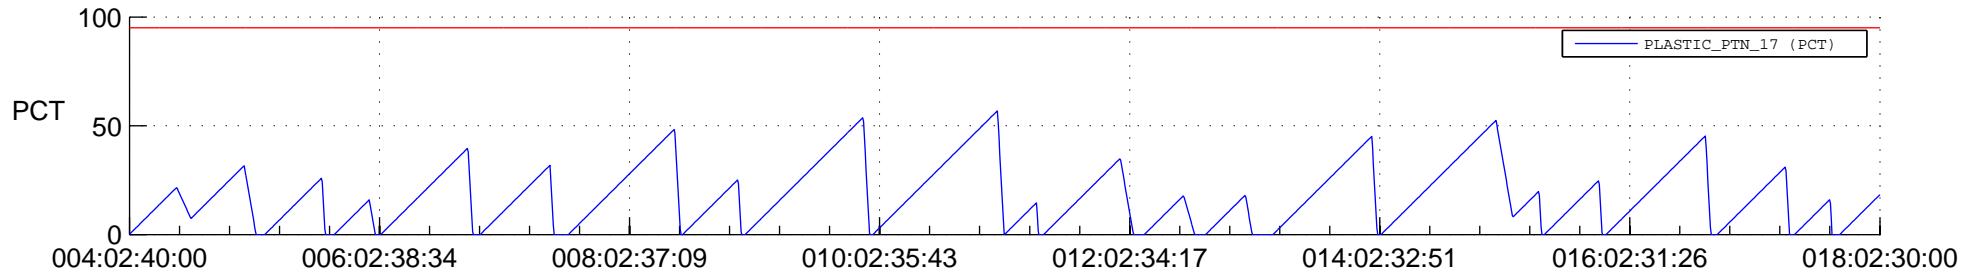

STEREO AHEAD SSR PCT Full Prediction

SWAVES_Percent_Full_Prediction

IMPACT_Percent_Full_Prediction

PLASTIC_Percent_Full_Prediction

Spacecraft_DownLink_Rate

Ground Time (2019:004:02:40:00.000 -2019:018:02:30:00.000)