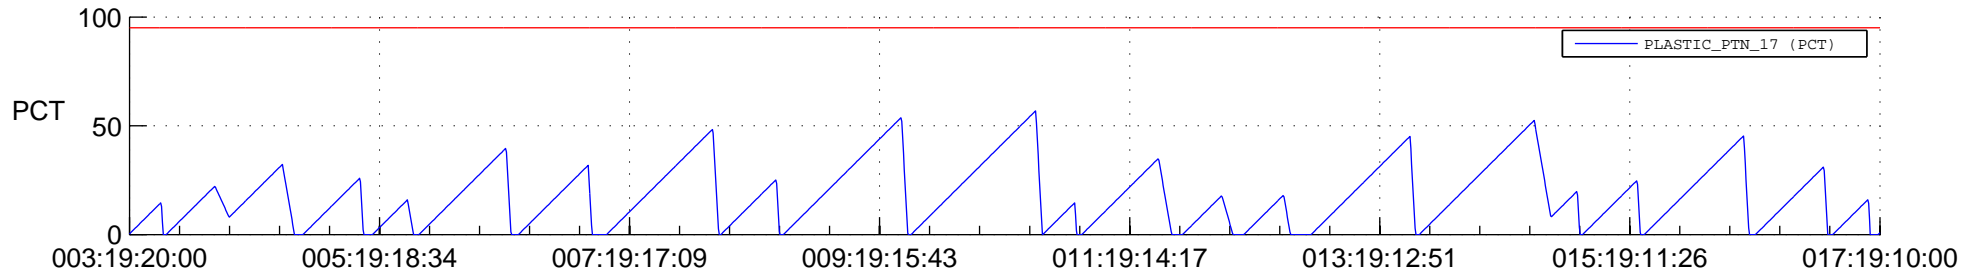

STEREO AHEAD SSR PCT Full Prediction

SWAVES_Percent_Full_Prediction

IMPACT_Percent_Full_Prediction

PLASTIC_Percent_Full_Prediction

Spacecraft_DownLink_Rate