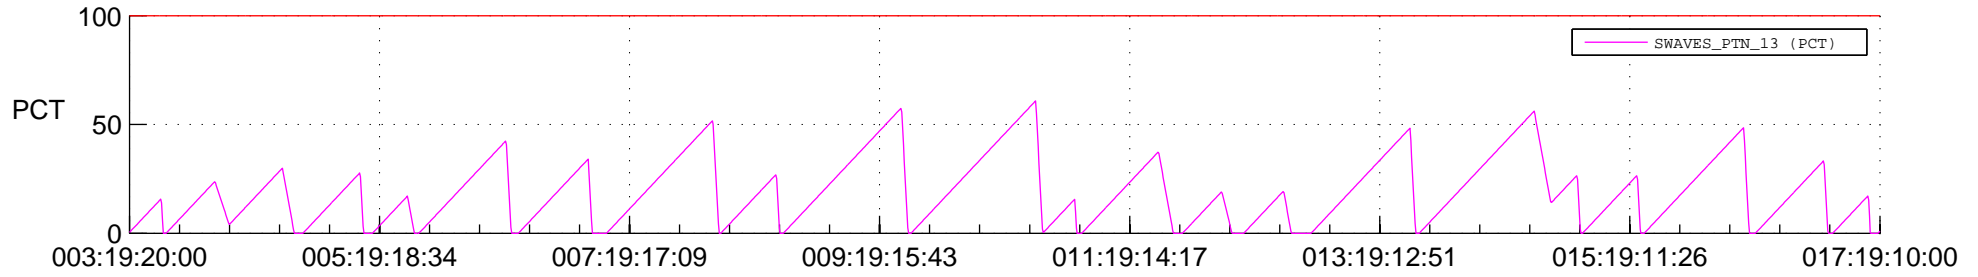

STEREO AHEAD SSR PCT Full Prediction

SWAVES_Percent_Full_Prediction

IMPACT_Percent_Full_Prediction

PLASTIC_Percent_Full_Prediction

Spacecraft_DownLink_Rate