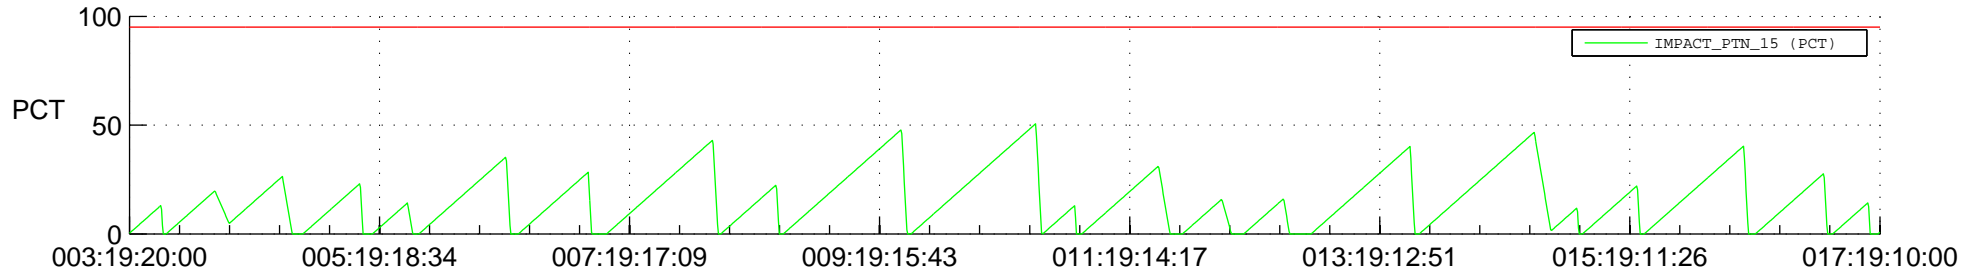

STEREO AHEAD SSR PCT Full Prediction

SWAVES_Percent_Full_Prediction

IMPACT_Percent_Full_Prediction

PLASTIC_Percent_Full_Prediction

Spacecraft_DownLink_Rate