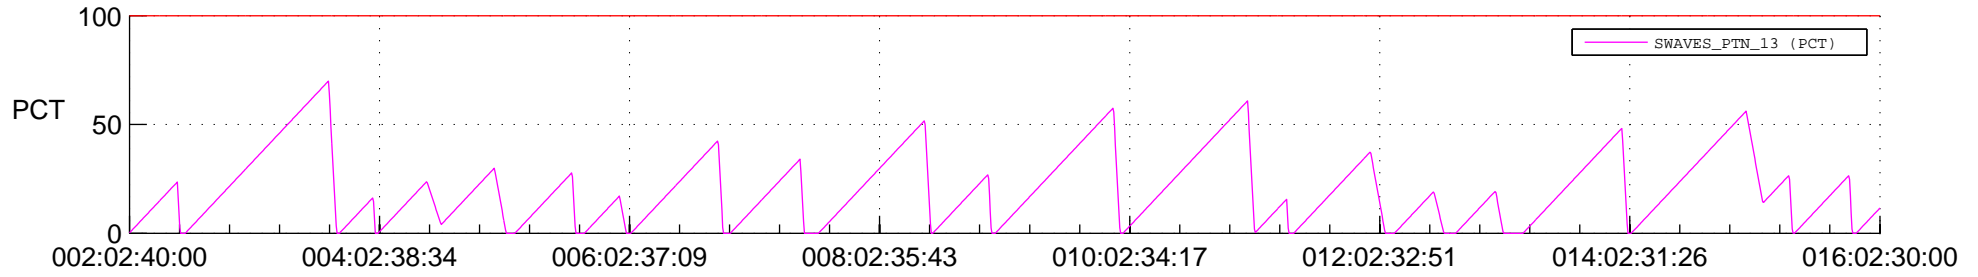

STEREO AHEAD SSR PCT Full Prediction

SWAVES_Percent_Full_Prediction

IMPACT_Percent_Full_Prediction

PLASTIC_Percent_Full_Prediction

Spacecraft_DownLink_Rate