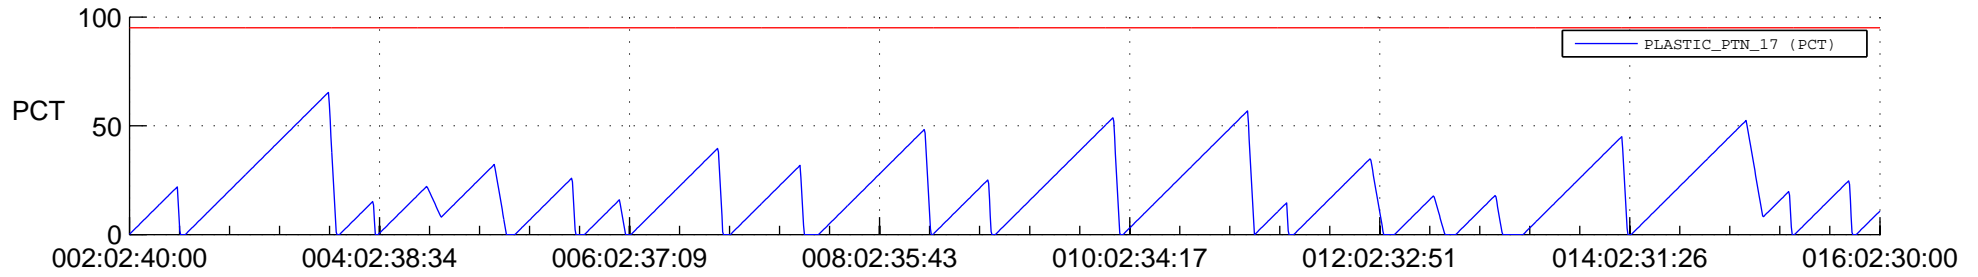

STEREO AHEAD SSR PCT Full Prediction

SWAVES_Percent_Full_Prediction

IMPACT_Percent_Full_Prediction

PLASTIC_Percent_Full_Prediction

Spacecraft_DownLink_Rate