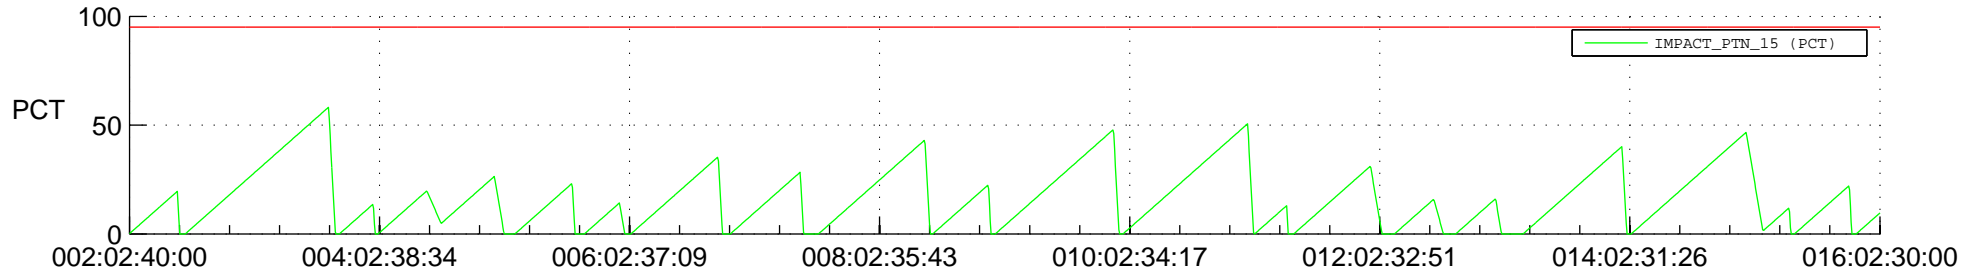

STEREO AHEAD SSR PCT Full Prediction

SWAVES_Percent_Full_Prediction

IMPACT_Percent_Full_Prediction

PLASTIC_Percent_Full_Prediction

Spacecraft_DownLink_Rate