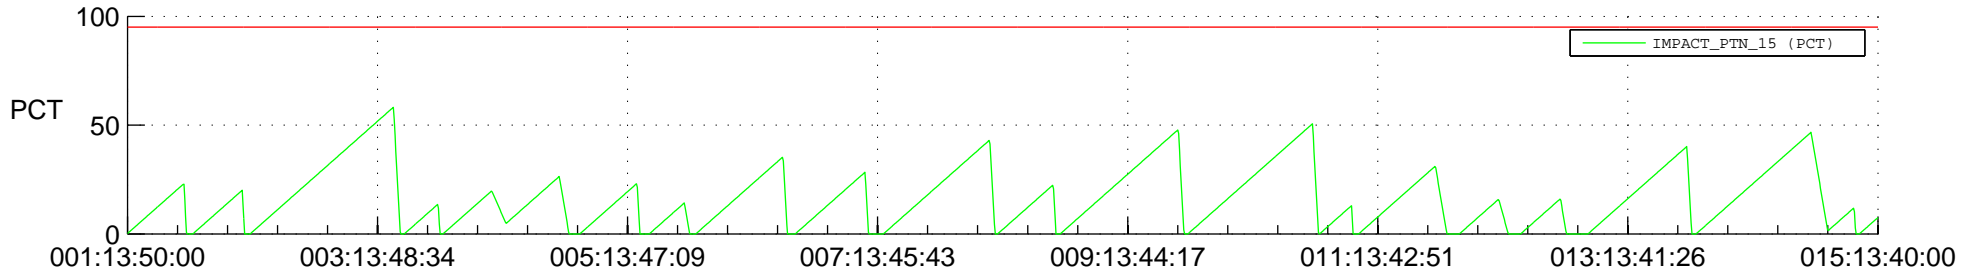

STEREO AHEAD SSR PCT Full Prediction

SWAVES_Percent_Full_Prediction

IMPACT_Percent_Full_Prediction

PLASTIC_Percent_Full_Prediction

Spacecraft_DownLink_Rate