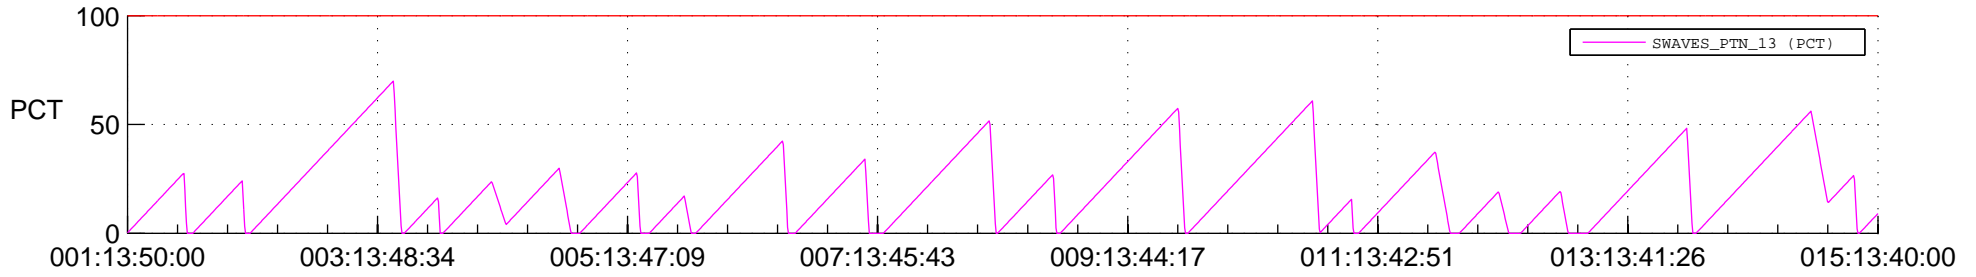

STEREO AHEAD SSR PCT Full Prediction

SWAVES_Percent_Full_Prediction

IMPACT_Percent_Full_Prediction

PLASTIC_Percent_Full_Prediction

Spacecraft_DownLink_Rate