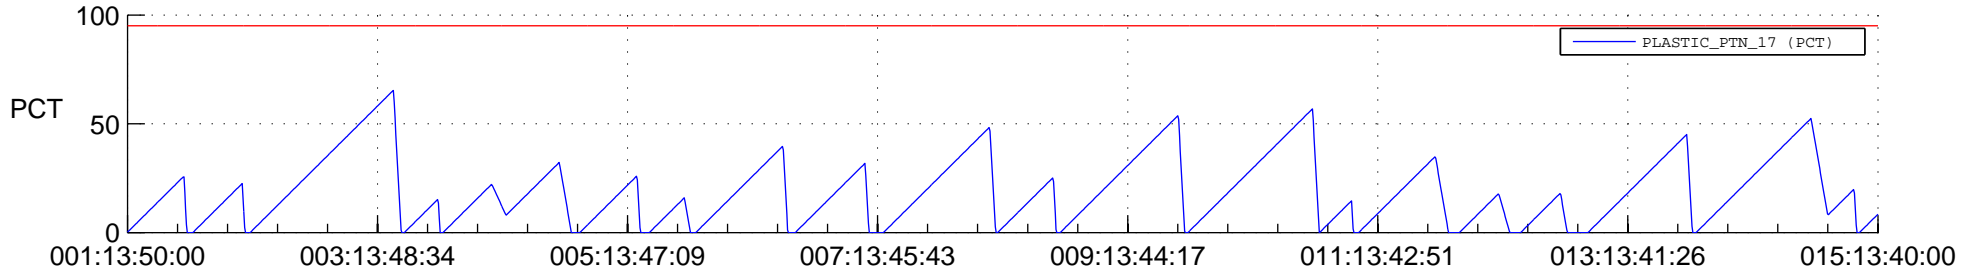

STEREO AHEAD SSR PCT Full Prediction

SWAVES_Percent_Full_Prediction

IMPACT_Percent_Full_Prediction

PLASTIC_Percent_Full_Prediction

Spacecraft_DownLink_Rate