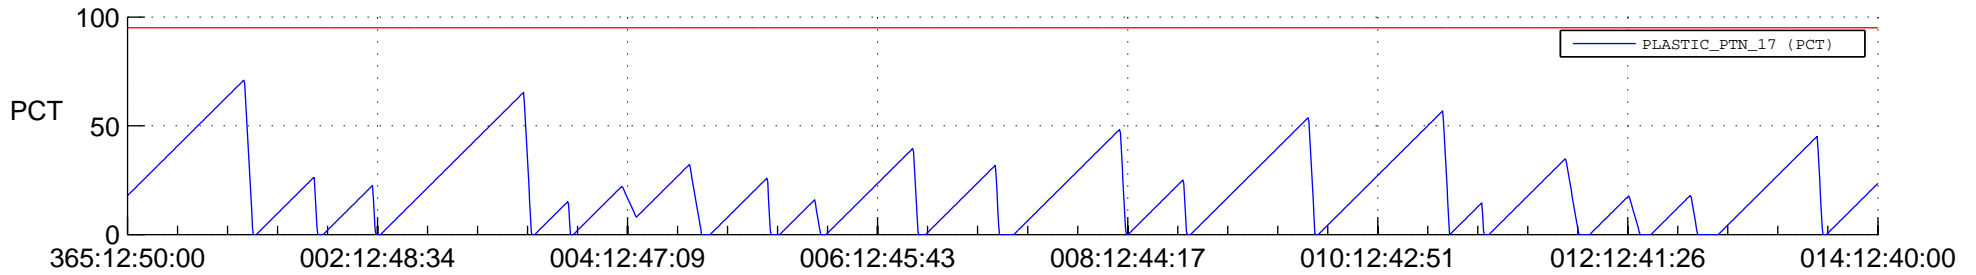

STEREO AHEAD SSR PCT Full Prediction

SWAVES_Percent_Full_Prediction

IMPACT_Percent_Full_Prediction

PLASTIC_Percent_Full_Prediction

Spacecraft_DownLink_Rate

Ground Time (2018:365:12:50:00.000 -2019:014:12:40:00.000)