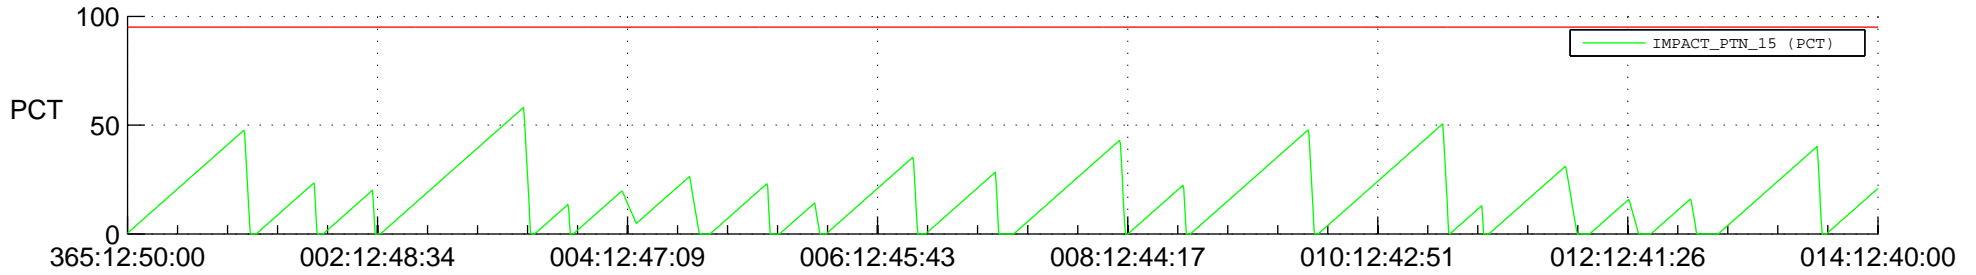

STEREO AHEAD SSR PCT Full Prediction

SWAVES_Percent_Full_Prediction

IMPACT_Percent_Full_Prediction

PLASTIC_Percent_Full_Prediction

Spacecraft_DownLink_Rate

Ground Time (2018:365:12:50:00.000 -2019:014:12:40:00.000)