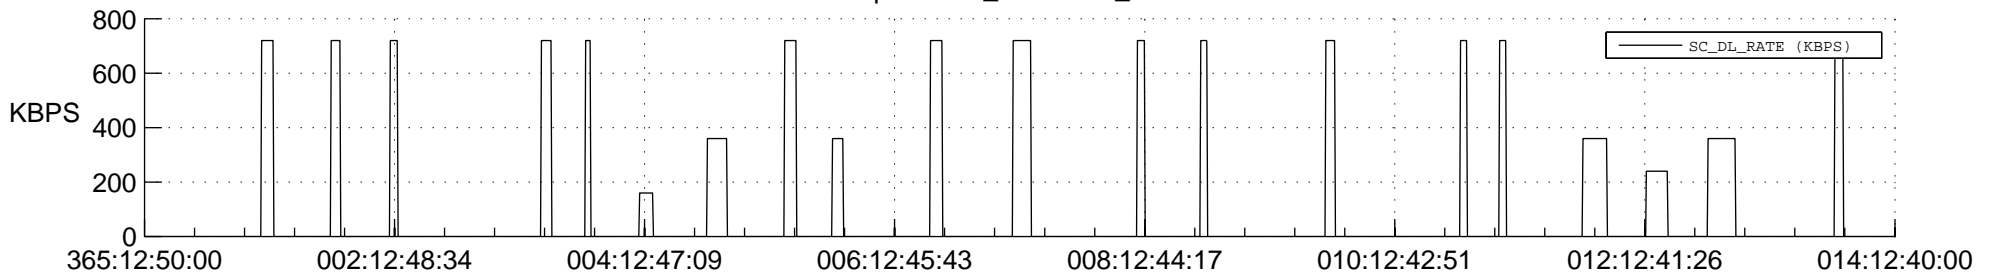

STEREO AHEAD SSR PCT Full Prediction

SWAVES_Percent_Full_Prediction

IMPACT_Percent_Full_Prediction

PLASTIC_Percent_Full_Prediction

Spacecraft_DownLink_Rate

Ground Time (2018:365:12:50:00.000 -2019:014:12:40:00.000)