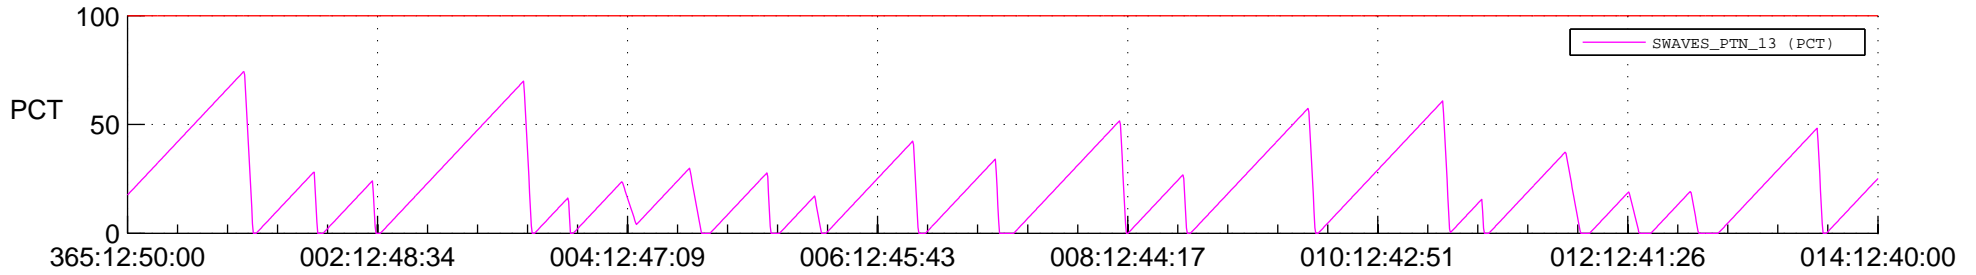

STEREO AHEAD SSR PCT Full Prediction

SWAVES_Percent_Full_Prediction

IMPACT_Percent_Full_Prediction

PLASTIC_Percent_Full_Prediction

Spacecraft_DownLink_Rate

Ground Time (2018:365:12:50:00.000 -2019:014:12:40:00.000)