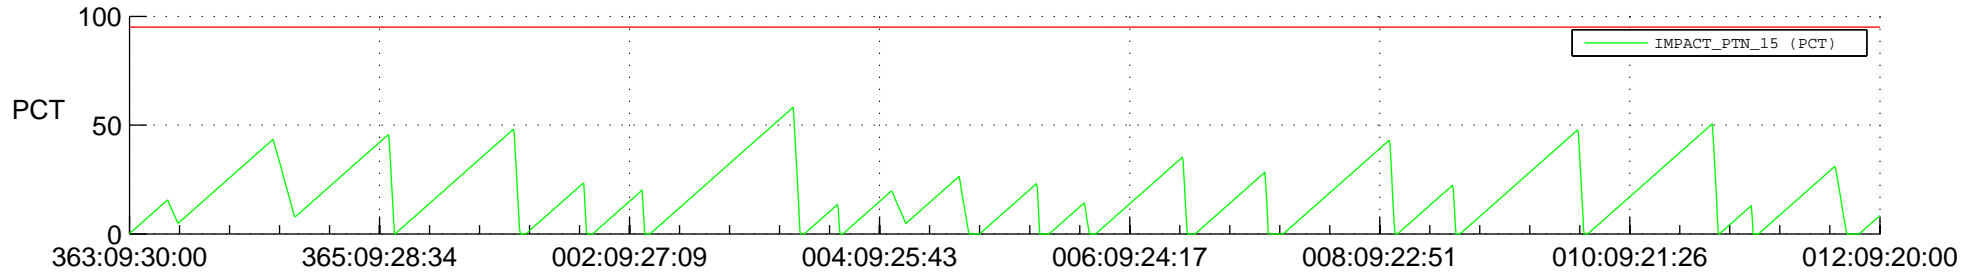

STEREO AHEAD SSR PCT Full Prediction

SWAVES_Percent_Full_Prediction

IMPACT_Percent_Full_Prediction

PLASTIC_Percent_Full_Prediction

Spacecraft_DownLink_Rate

Ground Time (2018:363:09:30:00.000 -2019:012:09:20:00.000)