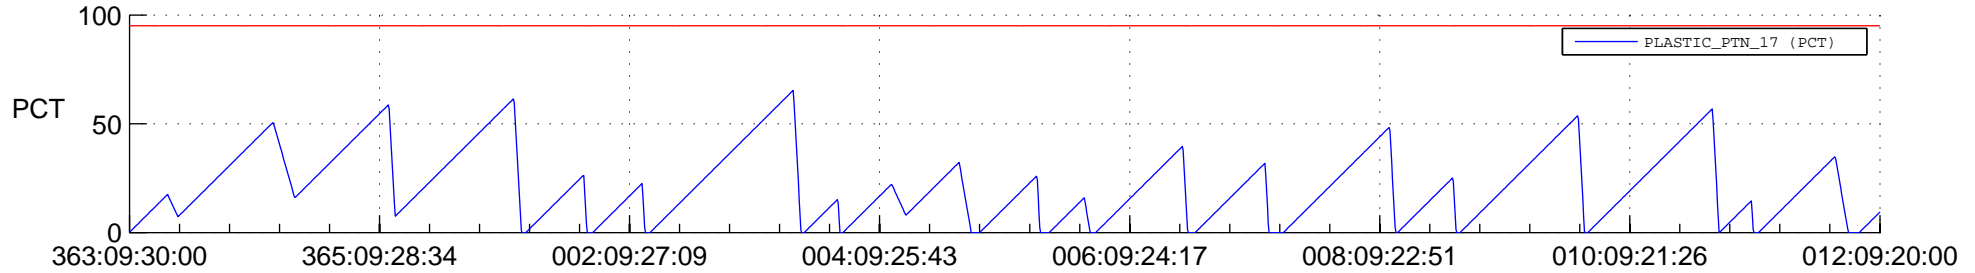

STEREO AHEAD SSR PCT Full Prediction

SWAVES_Percent_Full_Prediction

IMPACT_Percent_Full_Prediction

PLASTIC_Percent_Full_Prediction

Spacecraft_DownLink_Rate

Ground Time (2018:363:09:30:00.000 -2019:012:09:20:00.000)