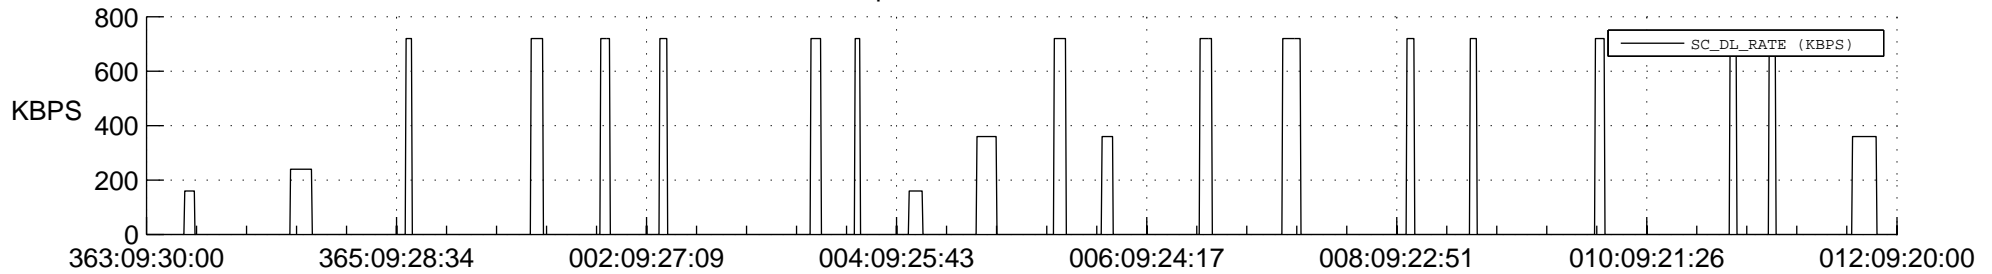

STEREO AHEAD SSR PCT Full Prediction

SWAVES_Percent_Full_Prediction

IMPACT_Percent_Full_Prediction

PLASTIC_Percent_Full_Prediction

Spacecraft_DownLink_Rate

Ground Time (2018:363:09:30:00.000 -2019:012:09:20:00.000)