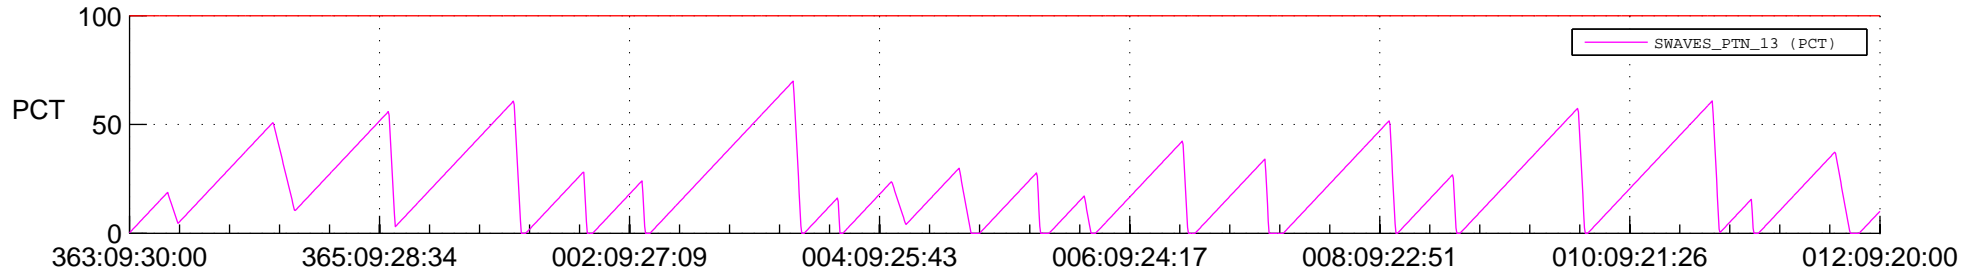

STEREO AHEAD SSR PCT Full Prediction

SWAVES_Percent_Full_Prediction

IMPACT_Percent_Full_Prediction

PLASTIC_Percent_Full_Prediction

Spacecraft_DownLink_Rate

Ground Time (2018:363:09:30:00.000 -2019:012:09:20:00.000)