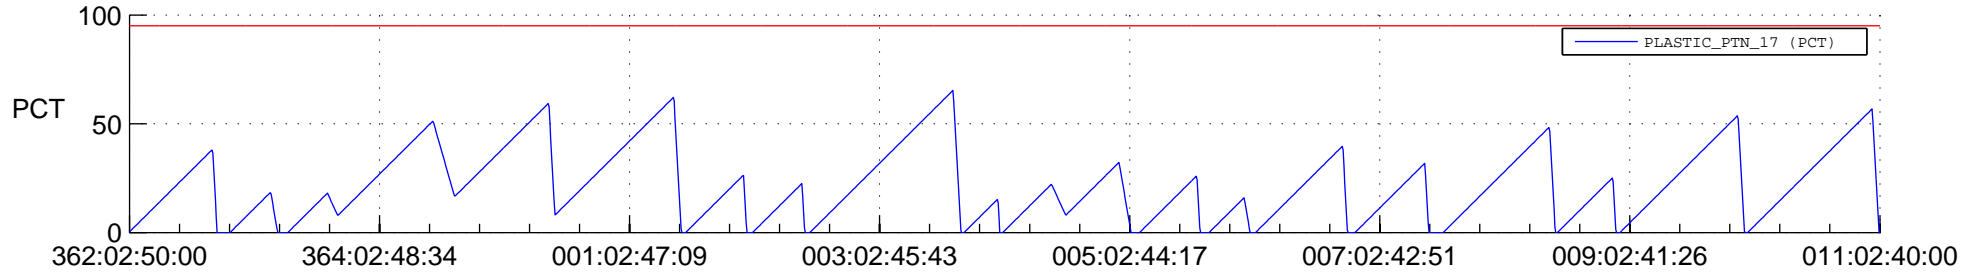

STEREO AHEAD SSR PCT Full Prediction

SWAVES_Percent_Full_Prediction

IMPACT_Percent_Full_Prediction

PLASTIC_Percent_Full_Prediction

Spacecraft_DownLink_Rate