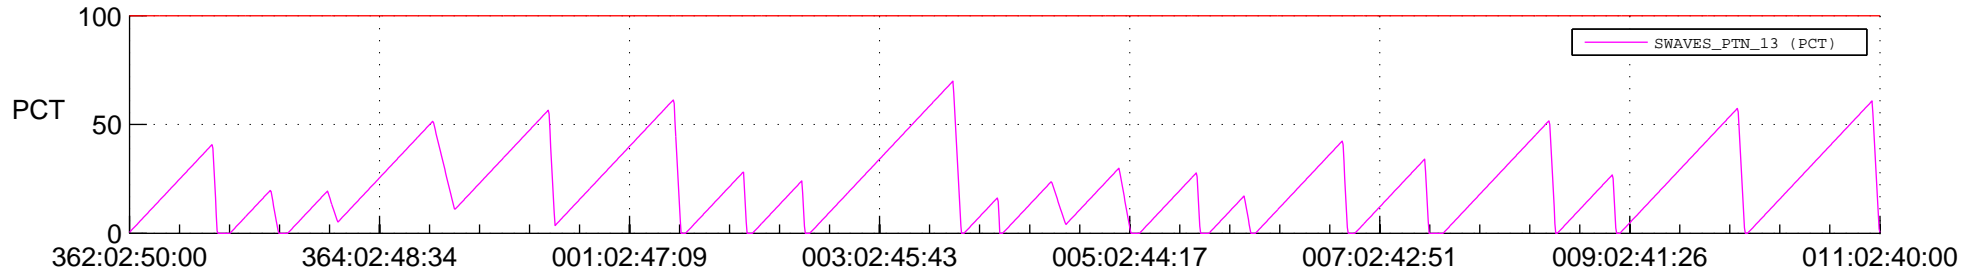

STEREO AHEAD SSR PCT Full Prediction

SWAVES_Percent_Full_Prediction

IMPACT_Percent_Full_Prediction

PLASTIC_Percent_Full_Prediction

Spacecraft_DownLink_Rate