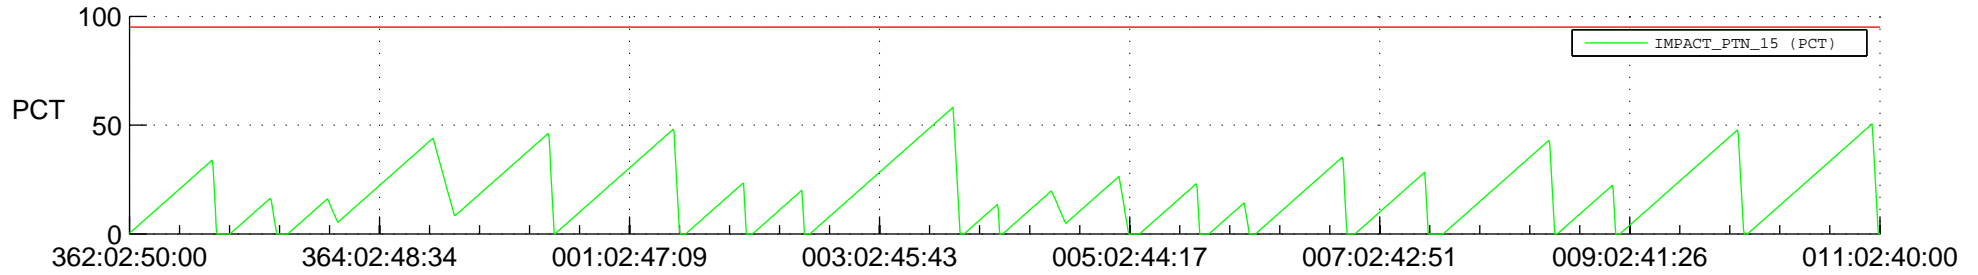

STEREO AHEAD SSR PCT Full Prediction

SWAVES_Percent_Full_Prediction

IMPACT_Percent_Full_Prediction

PLASTIC_Percent_Full_Prediction

Spacecraft_DownLink_Rate