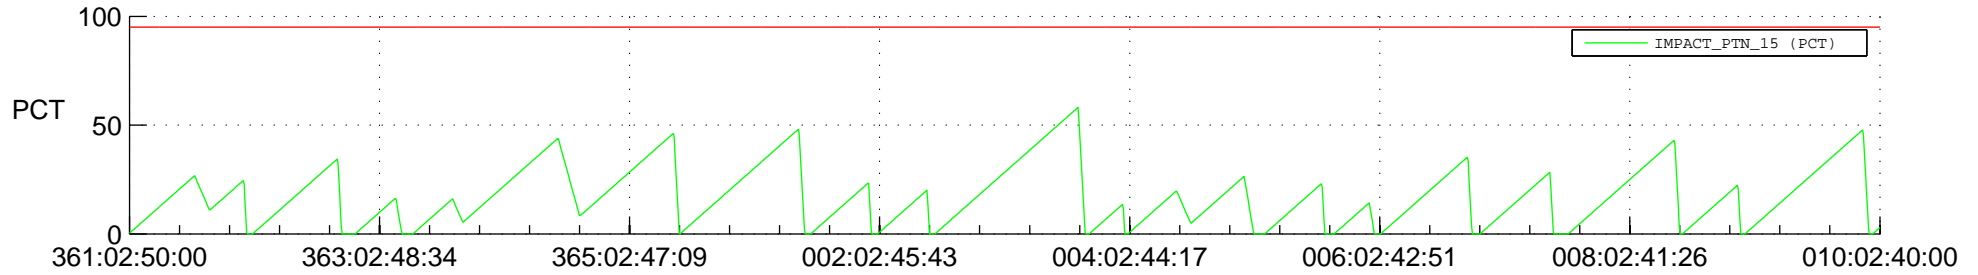

STEREO AHEAD SSR PCT Full Prediction

SWAVES_Percent_Full_Prediction

IMPACT_Percent_Full_Prediction

PLASTIC_Percent_Full_Prediction

Spacecraft_DownLink_Rate