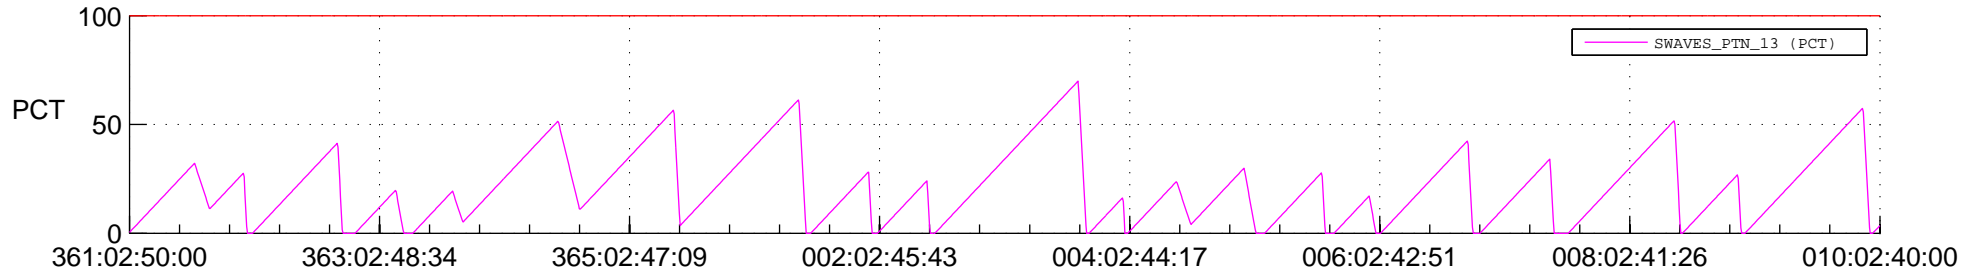

STEREO AHEAD SSR PCT Full Prediction

SWAVES_Percent_Full_Prediction

IMPACT_Percent_Full_Prediction

PLASTIC_Percent_Full_Prediction

Spacecraft_DownLink_Rate