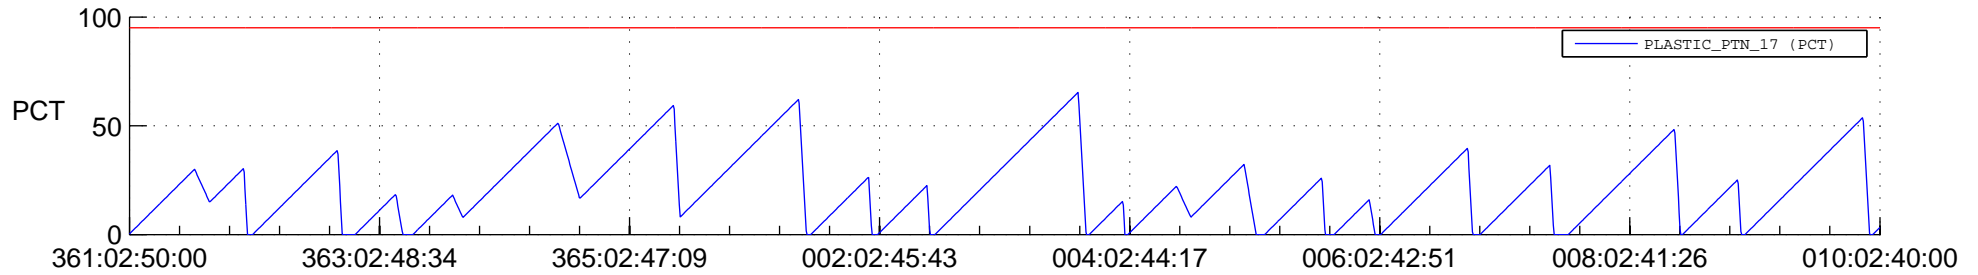

STEREO AHEAD SSR PCT Full Prediction

SWAVES_Percent_Full_Prediction

IMPACT_Percent_Full_Prediction

PLASTIC_Percent_Full_Prediction

Spacecraft_DownLink_Rate