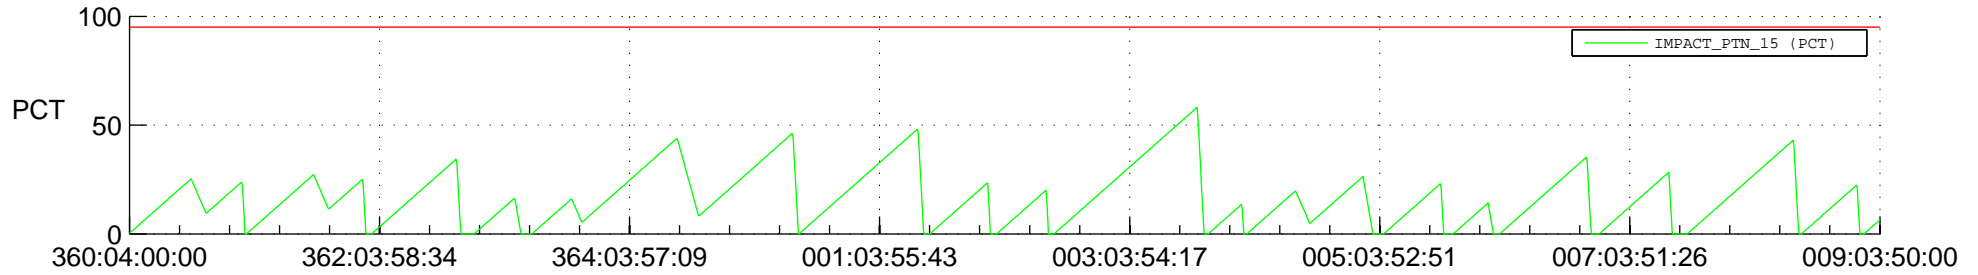

STEREO AHEAD SSR PCT Full Prediction

SWAVES_Percent_Full_Prediction

IMPACT_Percent_Full_Prediction

PLASTIC_Percent_Full_Prediction

Spacecraft_DownLink_Rate