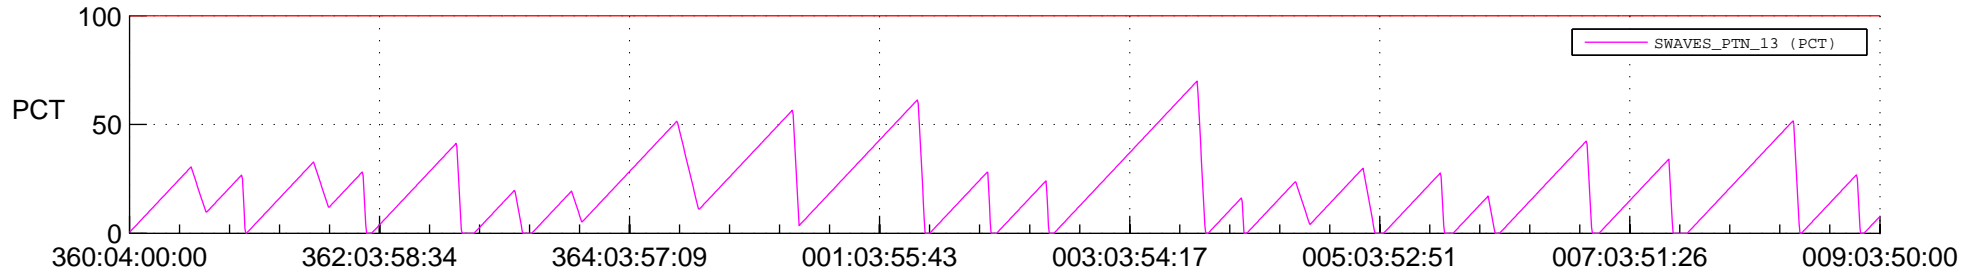

STEREO AHEAD SSR PCT Full Prediction

SWAVES_Percent_Full_Prediction

IMPACT_Percent_Full_Prediction

PLASTIC_Percent_Full_Prediction

Spacecraft_DownLink_Rate