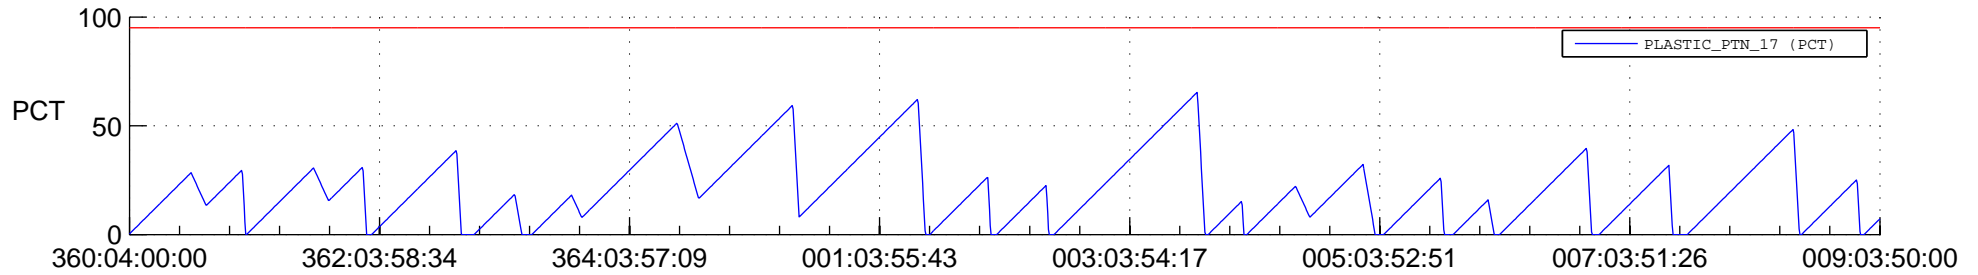

STEREO AHEAD SSR PCT Full Prediction

SWAVES_Percent_Full_Prediction

IMPACT_Percent_Full_Prediction

PLASTIC_Percent_Full_Prediction

Spacecraft_DownLink_Rate