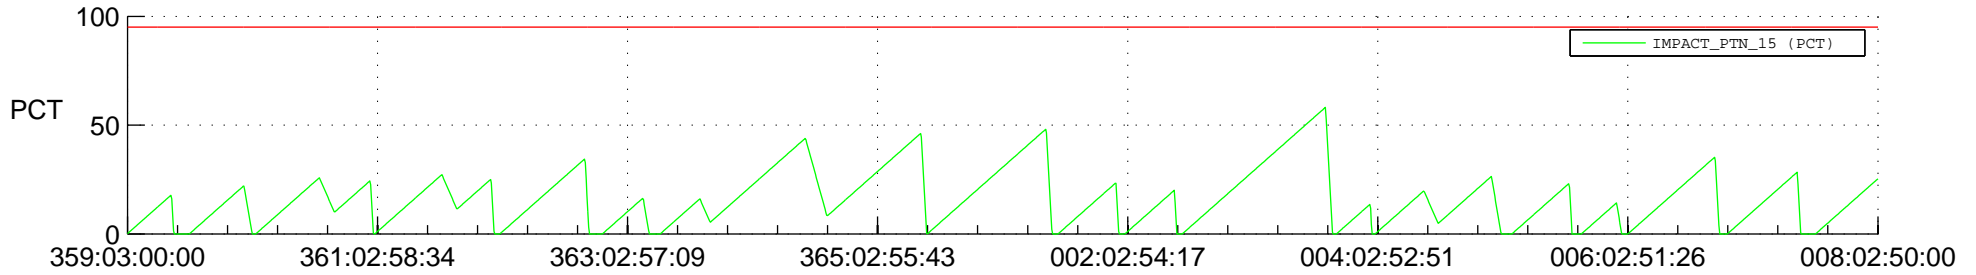

STEREO AHEAD SSR PCT Full Prediction

SWAVES_Percent_Full_Prediction

IMPACT_Percent_Full_Prediction

PLASTIC_Percent_Full_Prediction

Spacecraft_DownLink_Rate

Ground Time (2018:359:03:00:00.000 -2019:008:02:50:00.000)