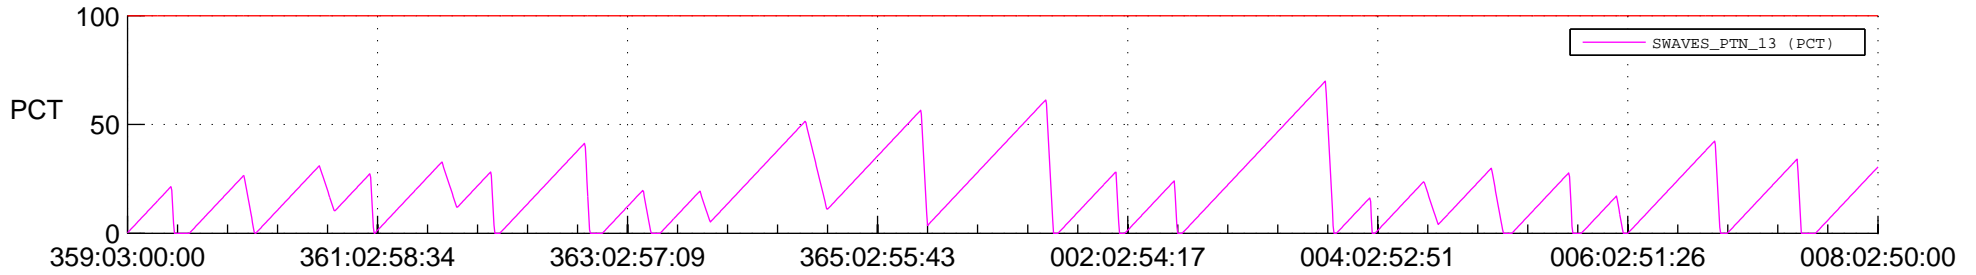

STEREO AHEAD SSR PCT Full Prediction

SWAVES_Percent_Full_Prediction

IMPACT_Percent_Full_Prediction

PLASTIC_Percent_Full_Prediction

Spacecraft_DownLink_Rate

Ground Time (2018:359:03:00:00.000 -2019:008:02:50:00.000)