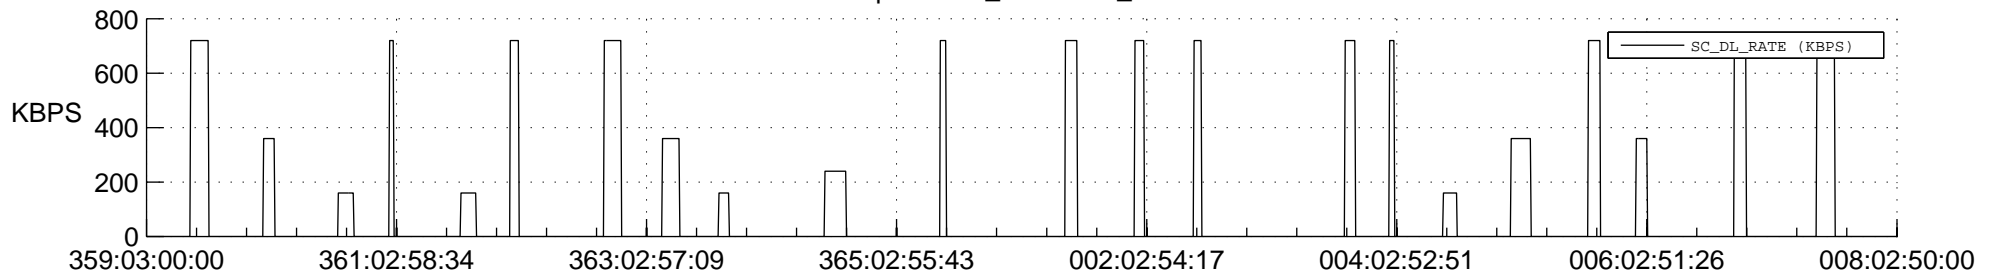

STEREO AHEAD SSR PCT Full Prediction

SWAVES_Percent_Full_Prediction

IMPACT_Percent_Full_Prediction

PLASTIC_Percent_Full_Prediction

Spacecraft_DownLink_Rate

Ground Time (2018:359:03:00:00.000 -2019:008:02:50:00.000)