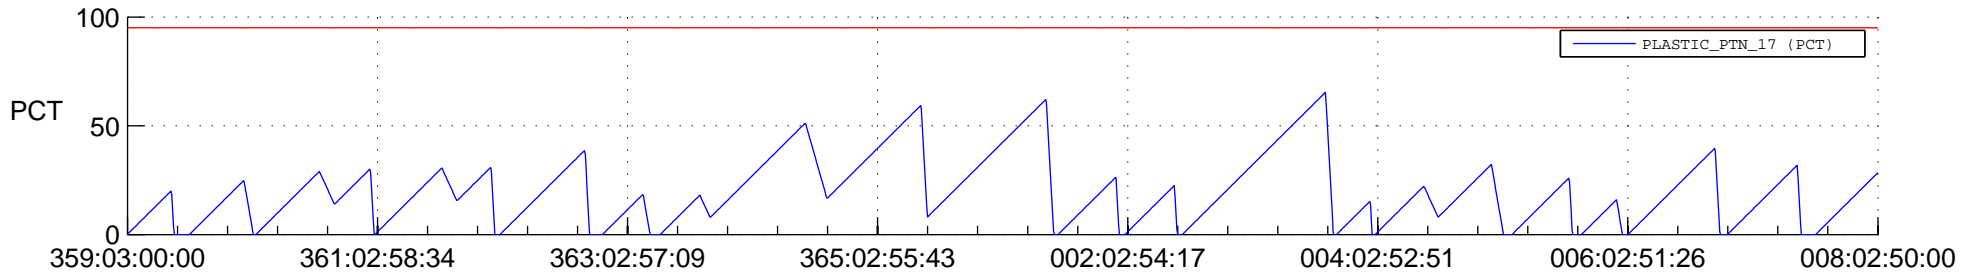

STEREO AHEAD SSR PCT Full Prediction

SWAVES_Percent_Full_Prediction

IMPACT_Percent_Full_Prediction

PLASTIC_Percent_Full_Prediction

Spacecraft_DownLink_Rate

Ground Time (2018:359:03:00:00.000 -2019:008:02:50:00.000)