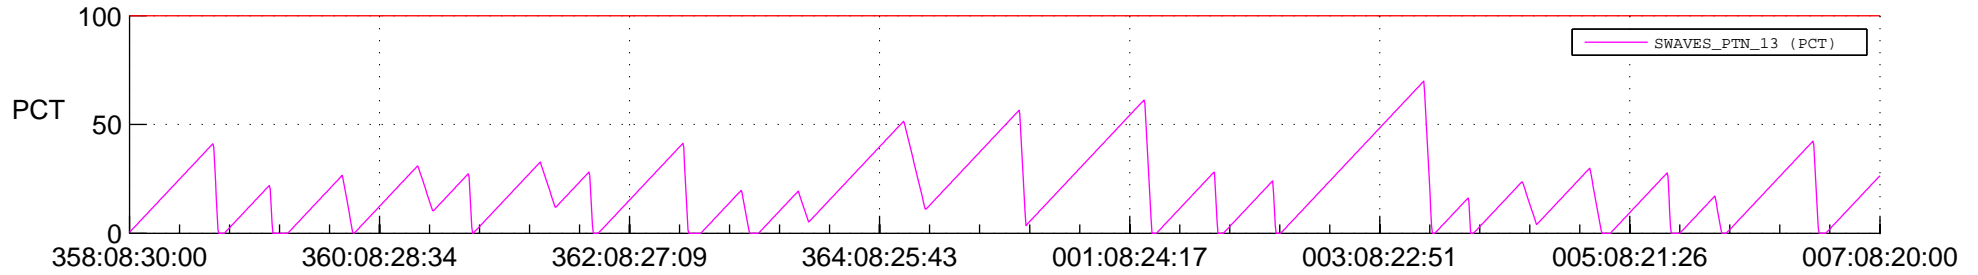

STEREO AHEAD SSR PCT Full Prediction

SWAVES_Percent_Full_Prediction

IMPACT_Percent_Full_Prediction

PLASTIC_Percent_Full_Prediction

Spacecraft_DownLink_Rate

Ground Time (2018:358:08:30:00.000 -2019:007:08:20:00.000)