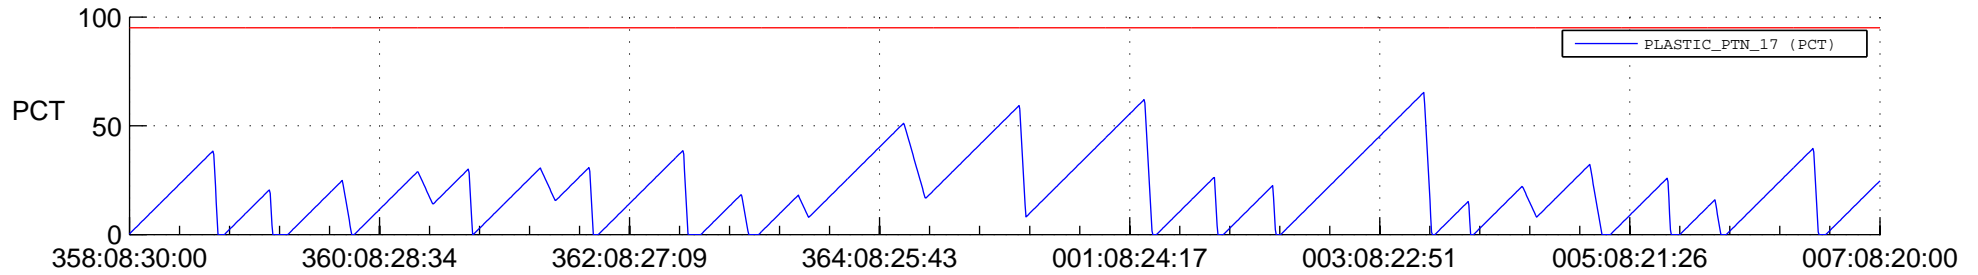

STEREO AHEAD SSR PCT Full Prediction

SWAVES_Percent_Full_Prediction

IMPACT_Percent_Full_Prediction

PLASTIC_Percent_Full_Prediction

Spacecraft_DownLink_Rate

Ground Time (2018:358:08:30:00.000 -2019:007:08:20:00.000)