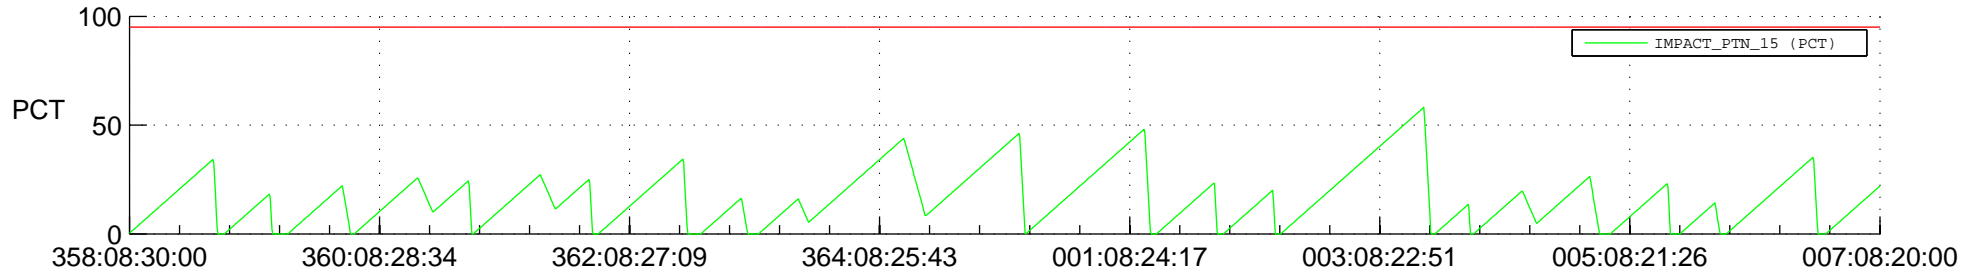

STEREO AHEAD SSR PCT Full Prediction

SWAVES_Percent_Full_Prediction

IMPACT_Percent_Full_Prediction

PLASTIC_Percent_Full_Prediction

Spacecraft_DownLink_Rate

Ground Time (2018:358:08:30:00.000 -2019:007:08:20:00.000)