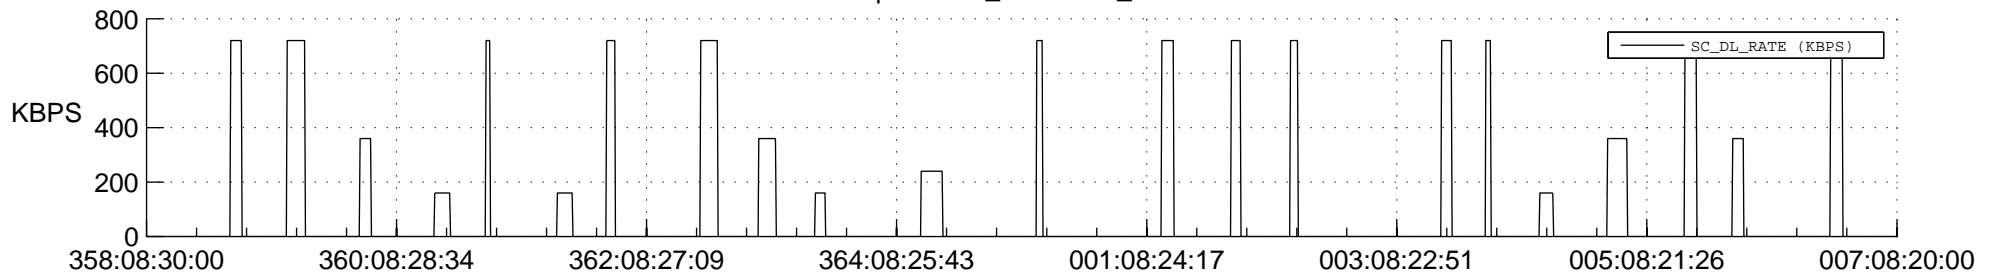

STEREO AHEAD SSR PCT Full Prediction

SWAVES_Percent_Full_Prediction

IMPACT_Percent_Full_Prediction

PLASTIC_Percent_Full_Prediction

Spacecraft_DownLink_Rate

Ground Time (2018:358:08:30:00.000 -2019:007:08:20:00.000)