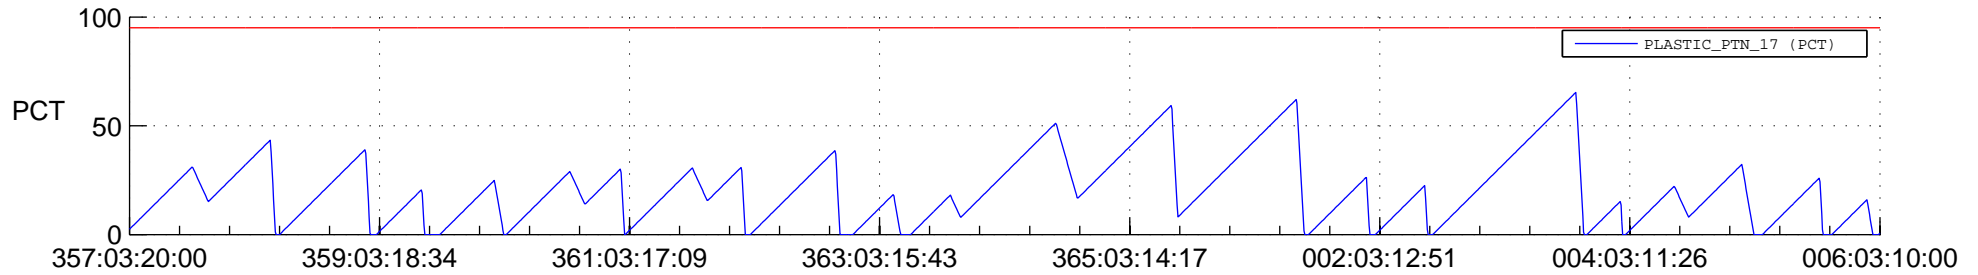

STEREO AHEAD SSR PCT Full Prediction

SWAVES_Percent_Full_Prediction

IMPACT_Percent_Full_Prediction

PLASTIC_Percent_Full_Prediction

Spacecraft_DownLink_Rate

Ground Time (2018:357:03:20:00.000 -2019:006:03:10:00.000)