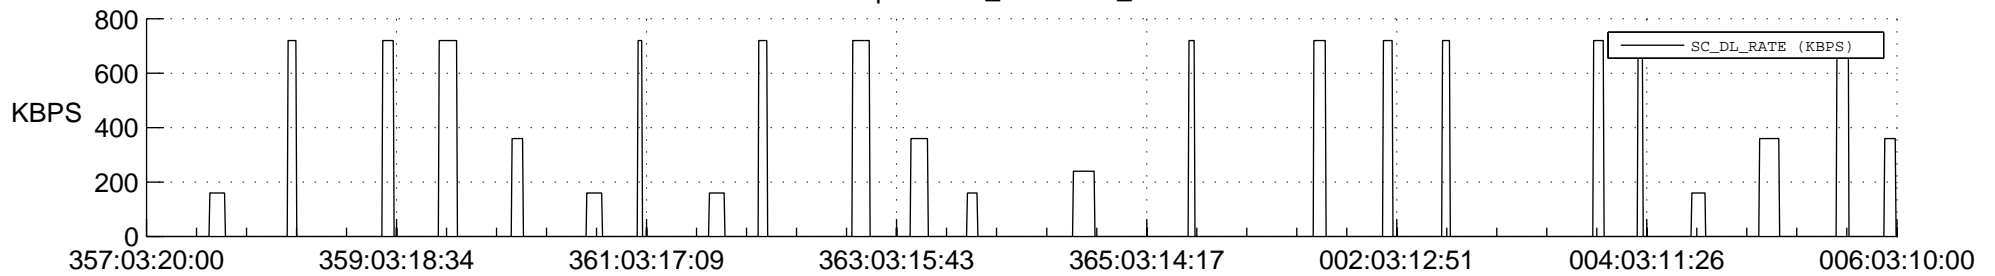

STEREO AHEAD SSR PCT Full Prediction

SWAVES_Percent_Full_Prediction

IMPACT_Percent_Full_Prediction

PLASTIC_Percent_Full_Prediction

Spacecraft_DownLink_Rate

Ground Time (2018:357:03:20:00.000 -2019:006:03:10:00.000)