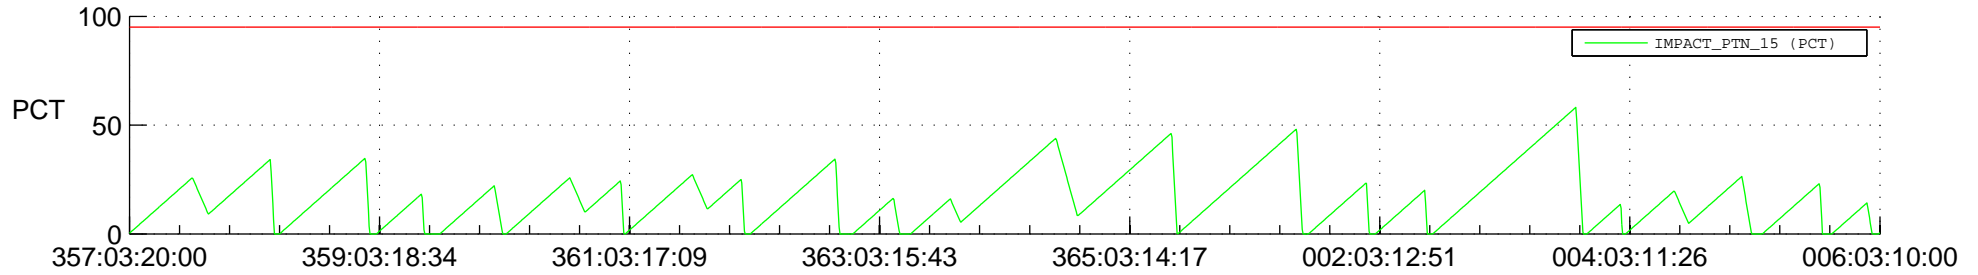

STEREO AHEAD SSR PCT Full Prediction

SWAVES_Percent_Full_Prediction

IMPACT_Percent_Full_Prediction

PLASTIC_Percent_Full_Prediction

Spacecraft_DownLink_Rate

Ground Time (2018:357:03:20:00.000 -2019:006:03:10:00.000)