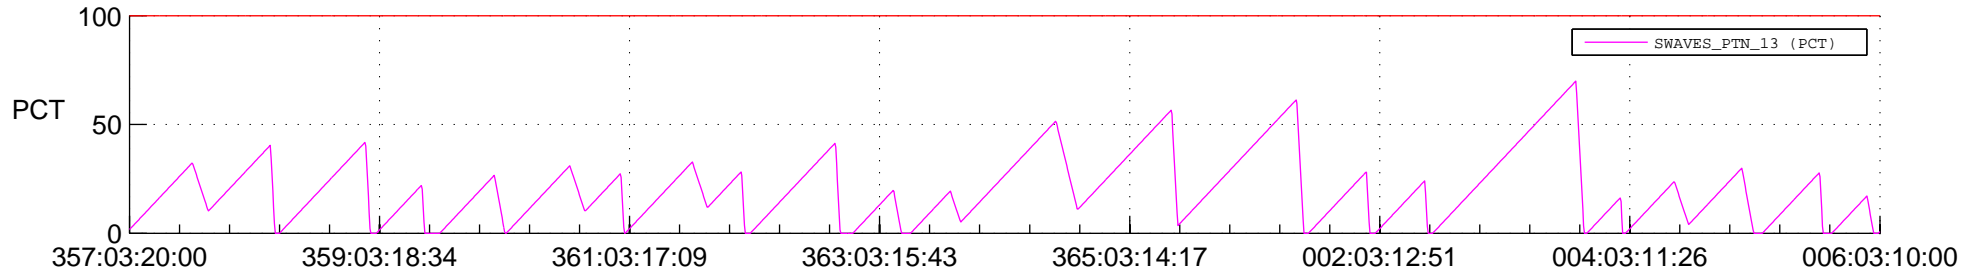

STEREO AHEAD SSR PCT Full Prediction

SWAVES_Percent_Full_Prediction

IMPACT_Percent_Full_Prediction

PLASTIC_Percent_Full_Prediction

Spacecraft_DownLink_Rate

Ground Time (2018:357:03:20:00.000 -2019:006:03:10:00.000)