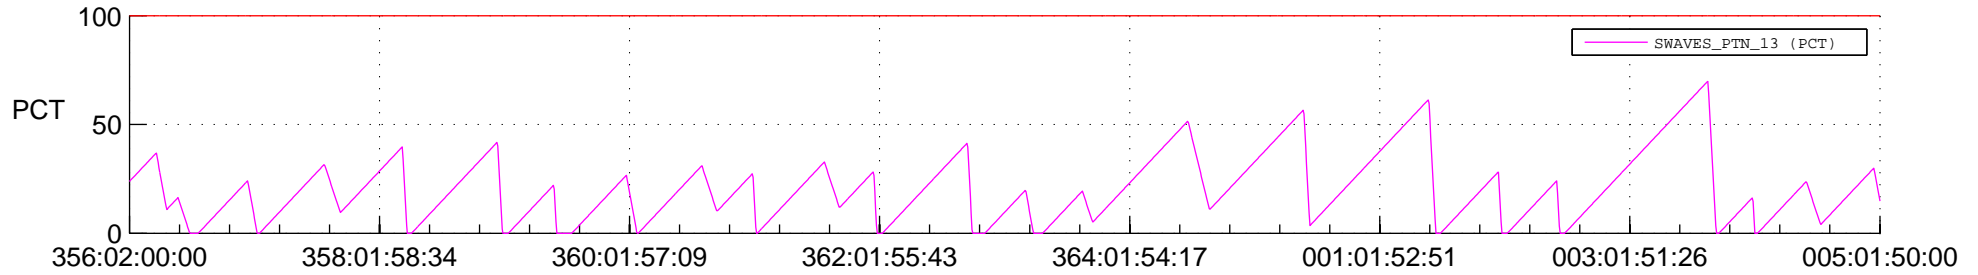

STEREO AHEAD SSR PCT Full Prediction

SWAVES_Percent_Full_Prediction

IMPACT_Percent_Full_Prediction

PLASTIC_Percent_Full_Prediction

Spacecraft_DownLink_Rate

Ground Time (2018:356:02:00:00.000 -2019:005:01:50:00.000)