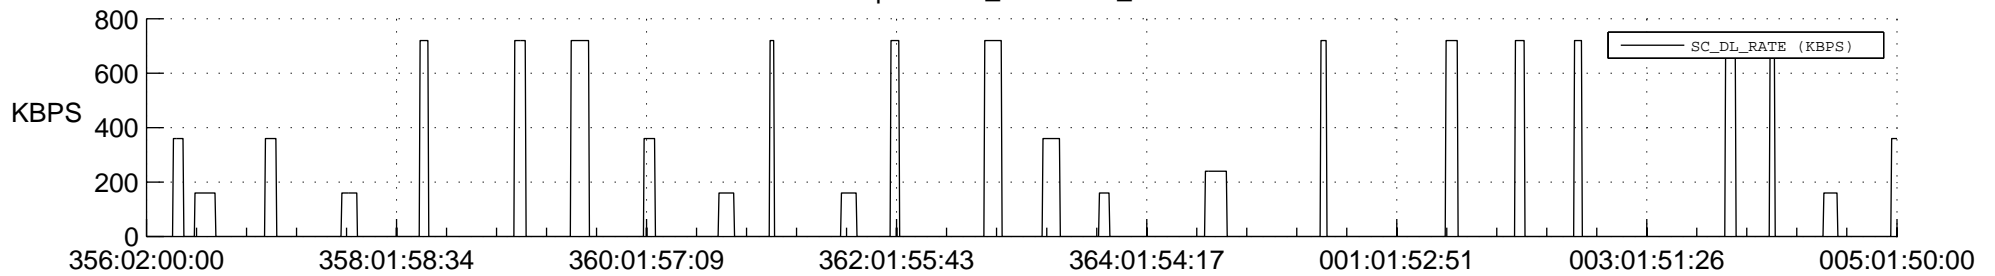

STEREO AHEAD SSR PCT Full Prediction

SWAVES_Percent_Full_Prediction

IMPACT_Percent_Full_Prediction

PLASTIC_Percent_Full_Prediction

Spacecraft_DownLink_Rate

Ground Time (2018:356:02:00:00.000 -2019:005:01:50:00.000)