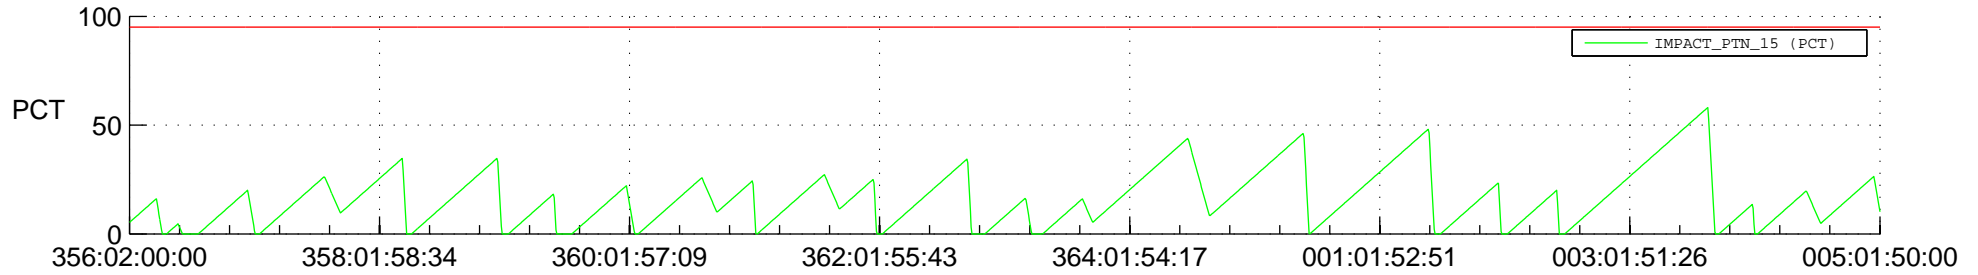

STEREO AHEAD SSR PCT Full Prediction

SWAVES_Percent_Full_Prediction

IMPACT_Percent_Full_Prediction

PLASTIC_Percent_Full_Prediction

Spacecraft_DownLink_Rate

Ground Time (2018:356:02:00:00.000 -2019:005:01:50:00.000)