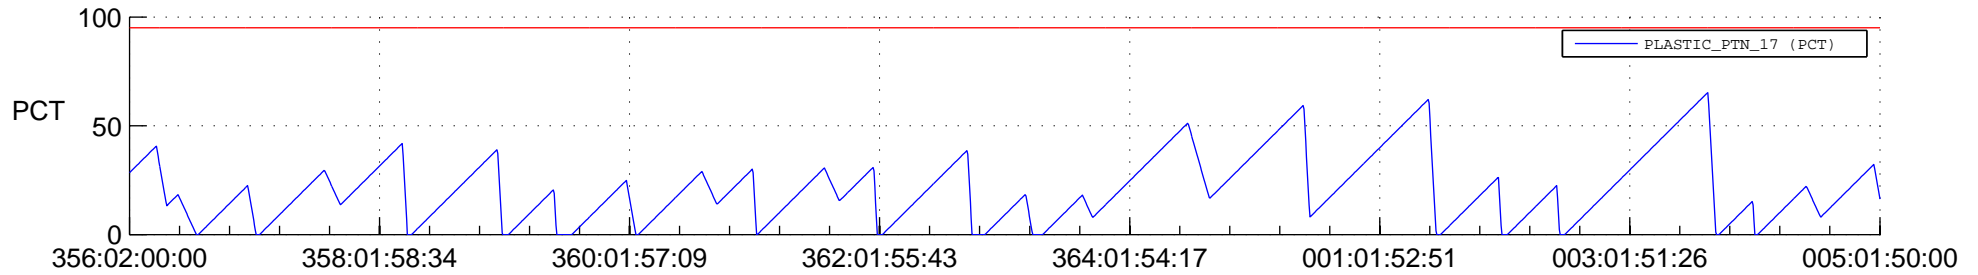

STEREO AHEAD SSR PCT Full Prediction

SWAVES_Percent_Full_Prediction

IMPACT_Percent_Full_Prediction

PLASTIC_Percent_Full_Prediction

Spacecraft_DownLink_Rate

Ground Time (2018:356:02:00:00.000 -2019:005:01:50:00.000)