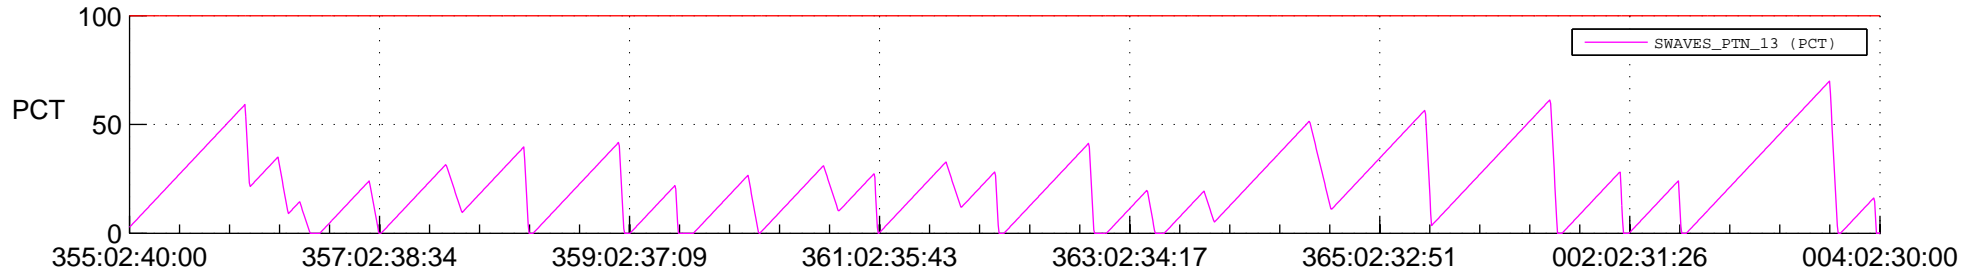

STEREO AHEAD SSR PCT Full Prediction

SWAVES_Percent_Full_Prediction

IMPACT_Percent_Full_Prediction

PLASTIC_Percent_Full_Prediction

Spacecraft_DownLink_Rate

Ground Time (2018:355:02:40:00.000 -2019:004:02:30:00.000)