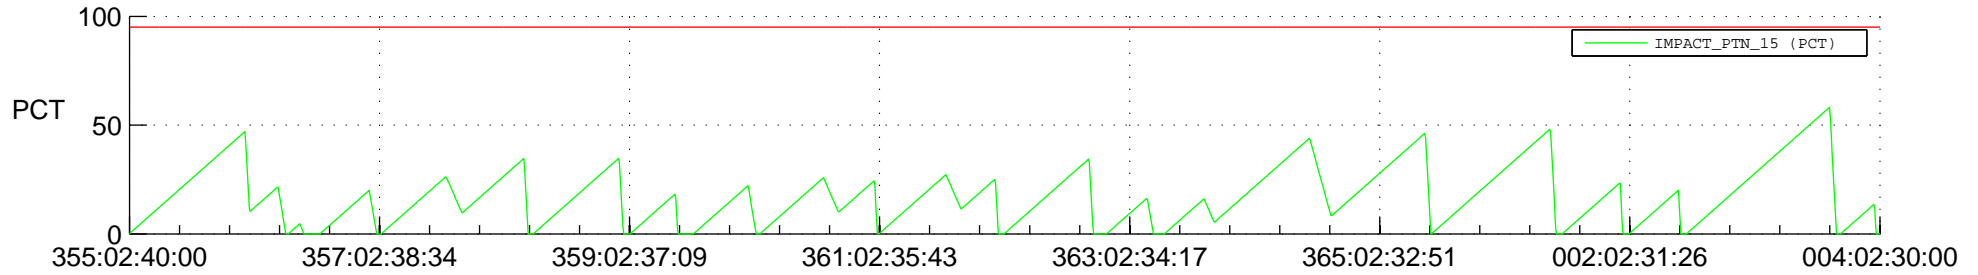

STEREO AHEAD SSR PCT Full Prediction

SWAVES_Percent_Full_Prediction

IMPACT_Percent_Full_Prediction

PLASTIC_Percent_Full_Prediction

Spacecraft_DownLink_Rate

Ground Time (2018:355:02:40:00.000 -2019:004:02:30:00.000)