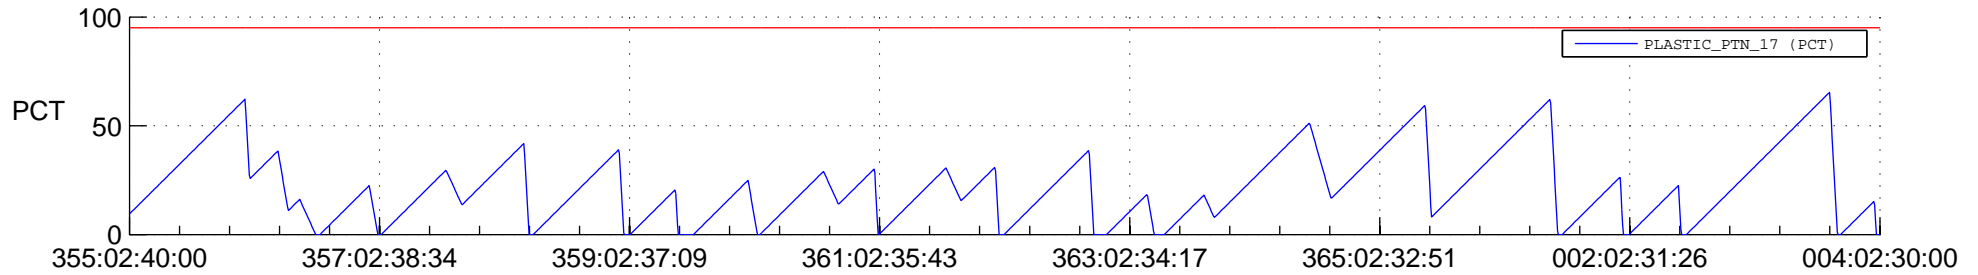

STEREO AHEAD SSR PCT Full Prediction

SWAVES_Percent_Full_Prediction

IMPACT_Percent_Full_Prediction

PLASTIC_Percent_Full_Prediction

Spacecraft_DownLink_Rate

Ground Time (2018:355:02:40:00.000 -2019:004:02:30:00.000)