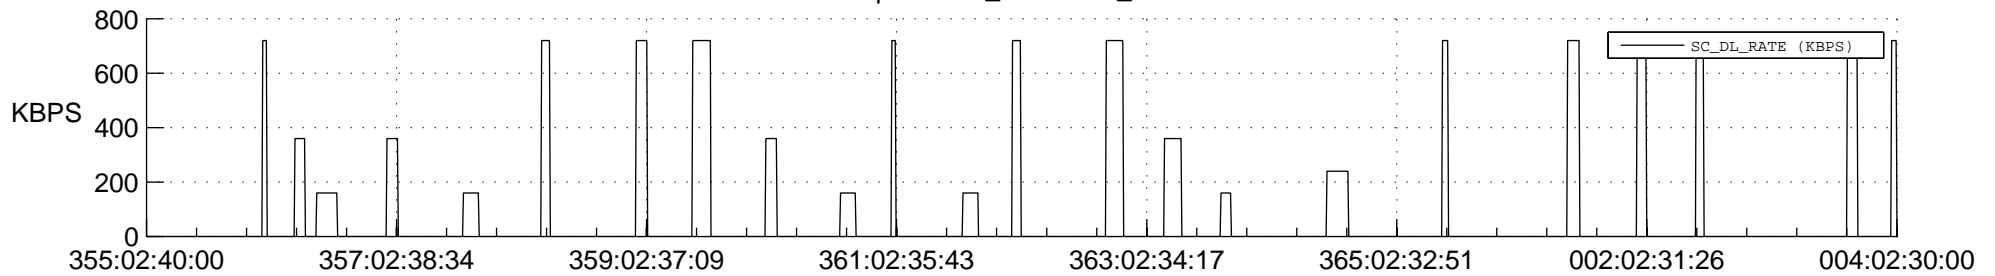

STEREO AHEAD SSR PCT Full Prediction

SWAVES_Percent_Full_Prediction

IMPACT_Percent_Full_Prediction

PLASTIC_Percent_Full_Prediction

Spacecraft_DownLink_Rate

Ground Time (2018:355:02:40:00.000 -2019:004:02:30:00.000)