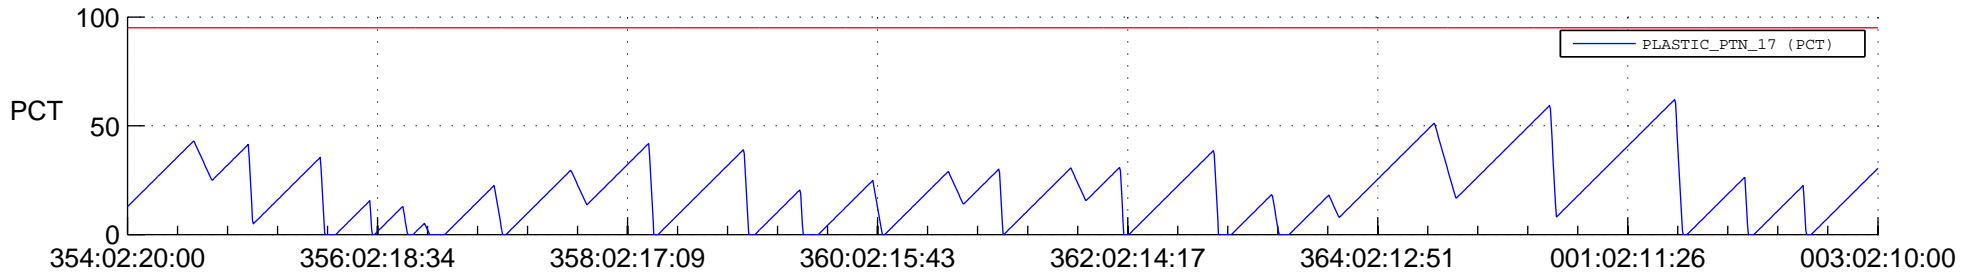

# STEREO AHEAD SSR PCT Full Prediction

## SWAVES\_Percent\_Full\_Prediction

## Spacecraft\_DownLink\_Rate

Ground Time (2018:354:02:20:00.000 -2019:003:02:10:00.000)