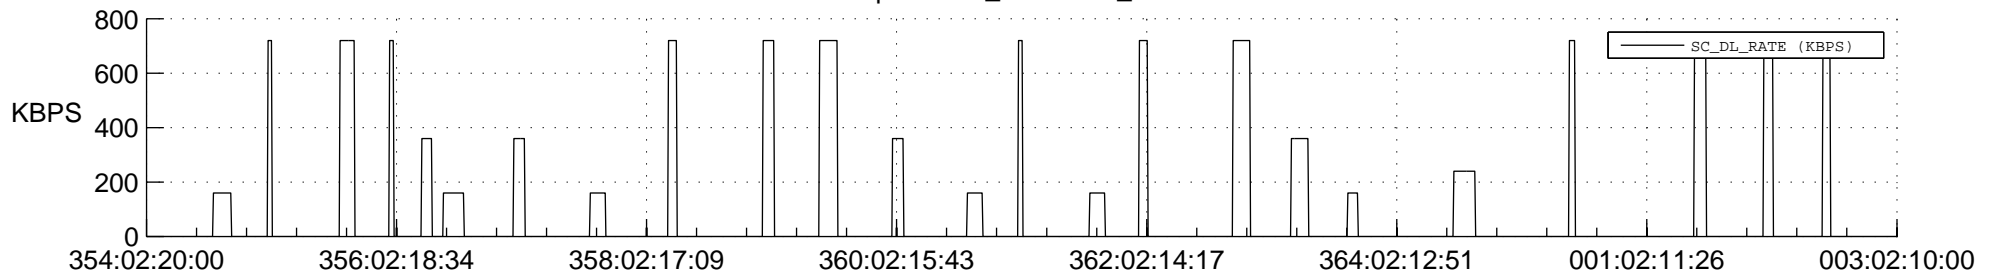

## Spacecraft\_DownLink\_Rate

Ground Time (2018:354:02:20:00.000 -2019:003:02:10:00.000)