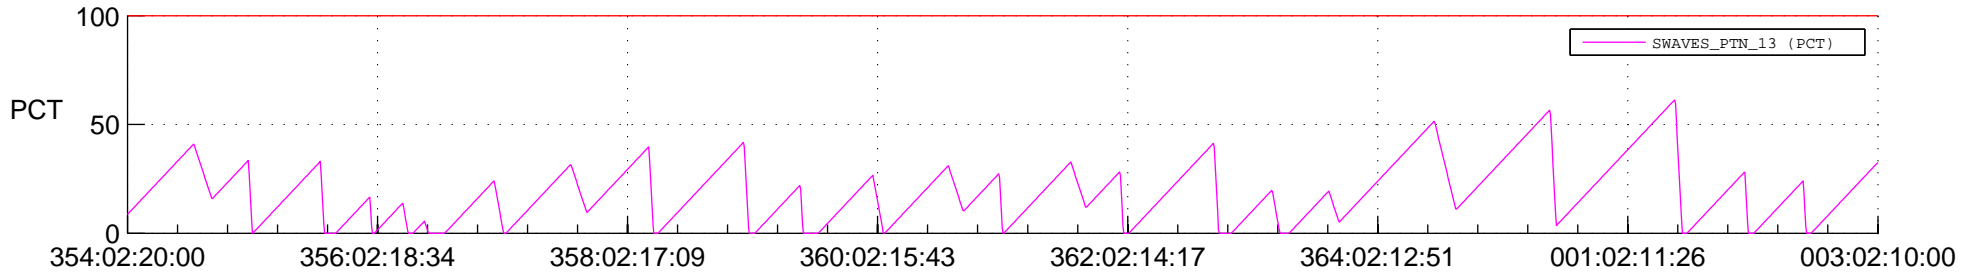

## SWAVES\_Percent\_Full\_Prediction

## Spacecraft\_DownLink\_Rate

Ground Time (2018:354:02:20:00.000 -2019:003:02:10:00.000)