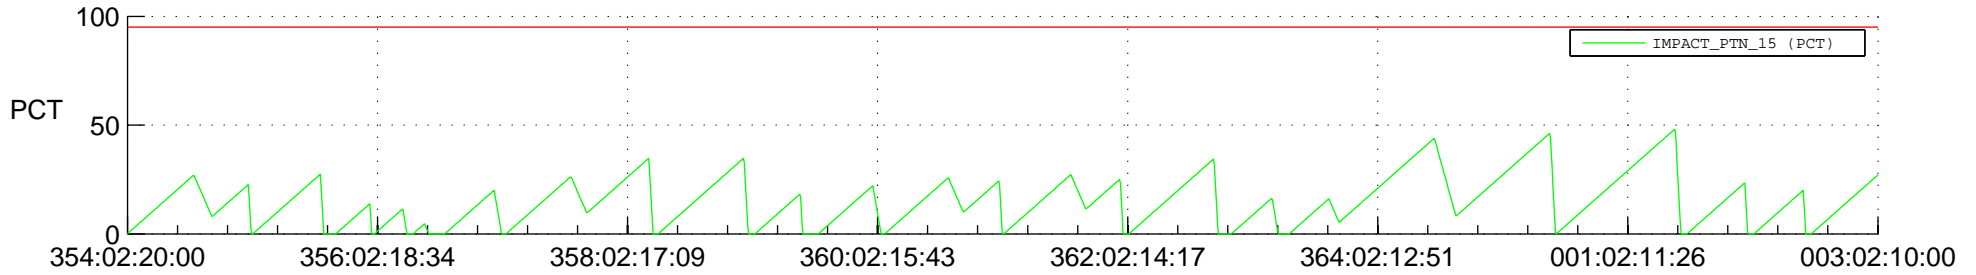

IMPACT_Percent_Full_Prediction