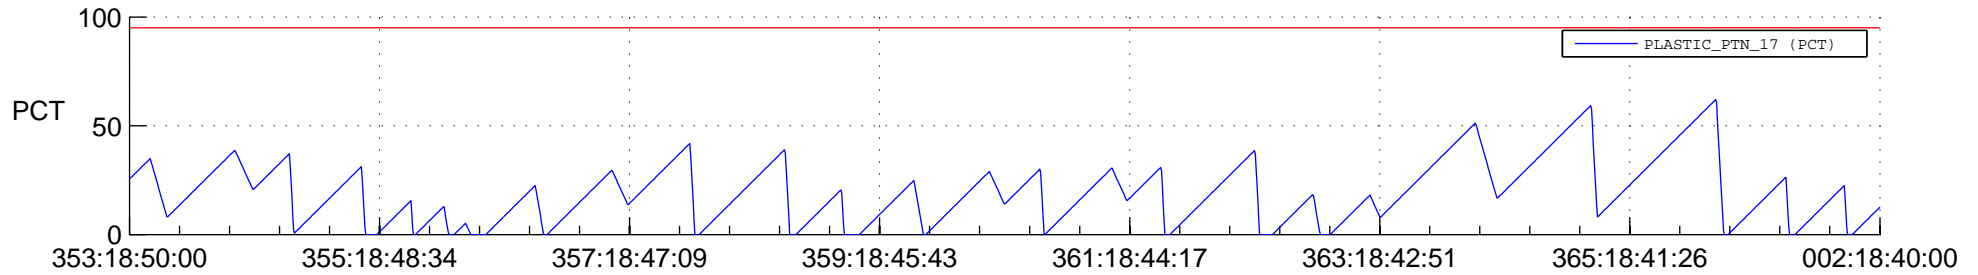

STEREO AHEAD SSR PCT Full Prediction

SWAVES_Percent_Full_Prediction

IMPACT_Percent_Full_Prediction

PLASTIC_Percent_Full_Prediction

Spacecraft_DownLink_Rate

Ground Time (2018:353:18:50:00.000 -2019:002:18:40:00.000)