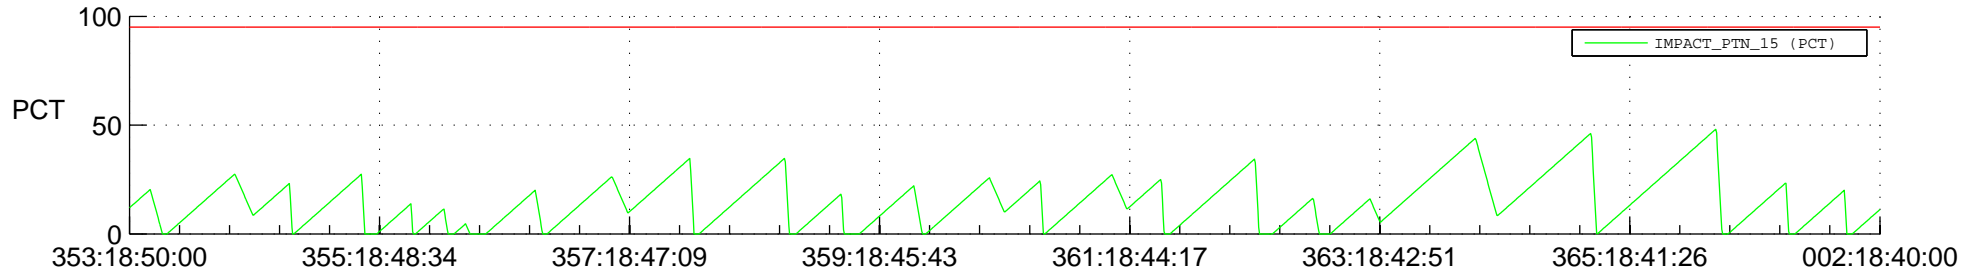

STEREO AHEAD SSR PCT Full Prediction

SWAVES_Percent_Full_Prediction

IMPACT_Percent_Full_Prediction

PLASTIC_Percent_Full_Prediction

Spacecraft_DownLink_Rate

Ground Time (2018:353:18:50:00.000 -2019:002:18:40:00.000)