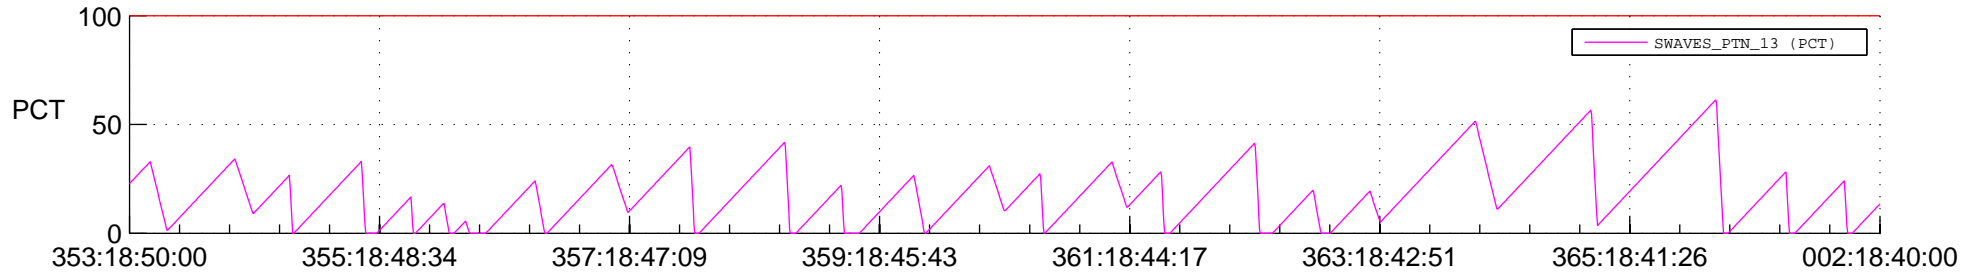

STEREO AHEAD SSR PCT Full Prediction

SWAVES_Percent_Full_Prediction

IMPACT_Percent_Full_Prediction

PLASTIC_Percent_Full_Prediction

Spacecraft_DownLink_Rate

Ground Time (2018:353:18:50:00.000 -2019:002:18:40:00.000)