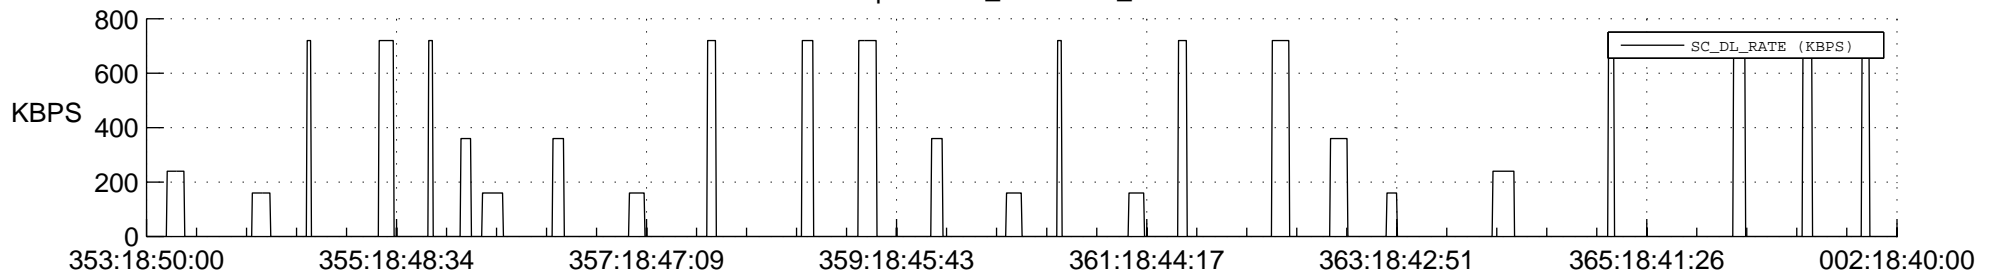

STEREO AHEAD SSR PCT Full Prediction

SWAVES_Percent_Full_Prediction

IMPACT_Percent_Full_Prediction

PLASTIC_Percent_Full_Prediction

Spacecraft_DownLink_Rate

Ground Time (2018:353:18:50:00.000 -2019:002:18:40:00.000)