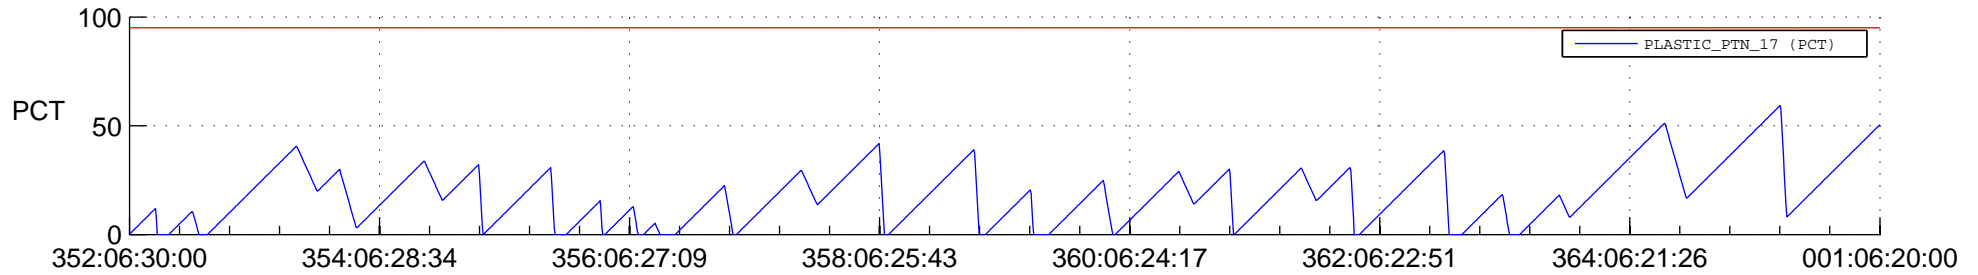

STEREO AHEAD SSR PCT Full Prediction

SWAVES_Percent_Full_Prediction

IMPACT_Percent_Full_Prediction

PLASTIC_Percent_Full_Prediction

Spacecraft_DownLink_Rate

Ground Time (2018:352:06:30:00.000 -2019:001:06:20:00.000)