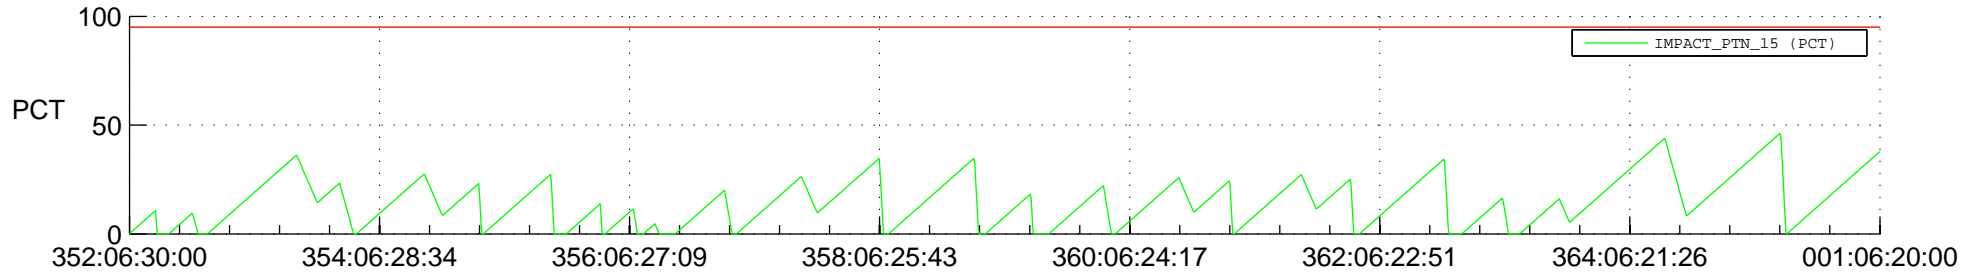

STEREO AHEAD SSR PCT Full Prediction

SWAVES_Percent_Full_Prediction

IMPACT_Percent_Full_Prediction

PLASTIC_Percent_Full_Prediction

Spacecraft_DownLink_Rate

Ground Time (2018:352:06:30:00.000 -2019:001:06:20:00.000)