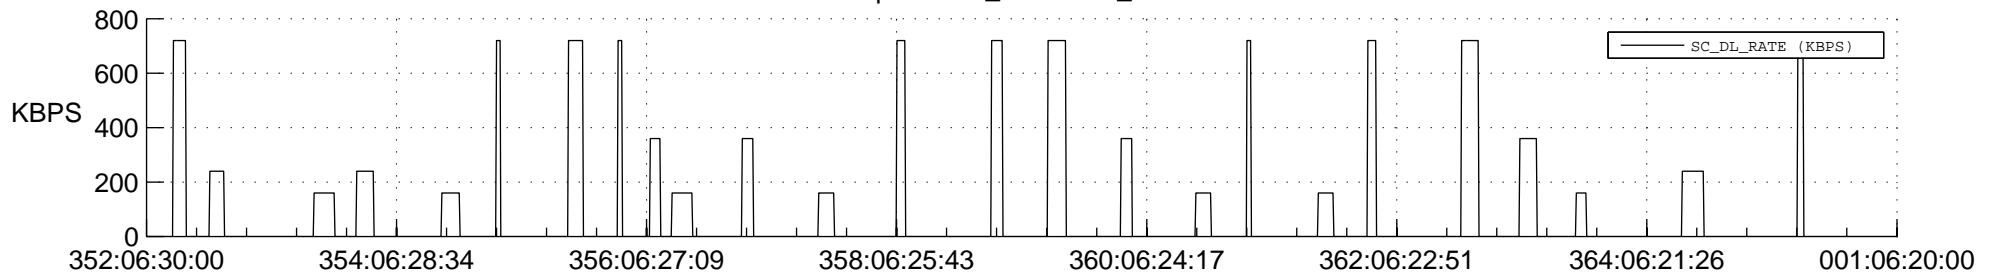

STEREO AHEAD SSR PCT Full Prediction

SWAVES_Percent_Full_Prediction

IMPACT_Percent_Full_Prediction

PLASTIC_Percent_Full_Prediction

Spacecraft_DownLink_Rate

Ground Time (2018:352:06:30:00.000 -2019:001:06:20:00.000)