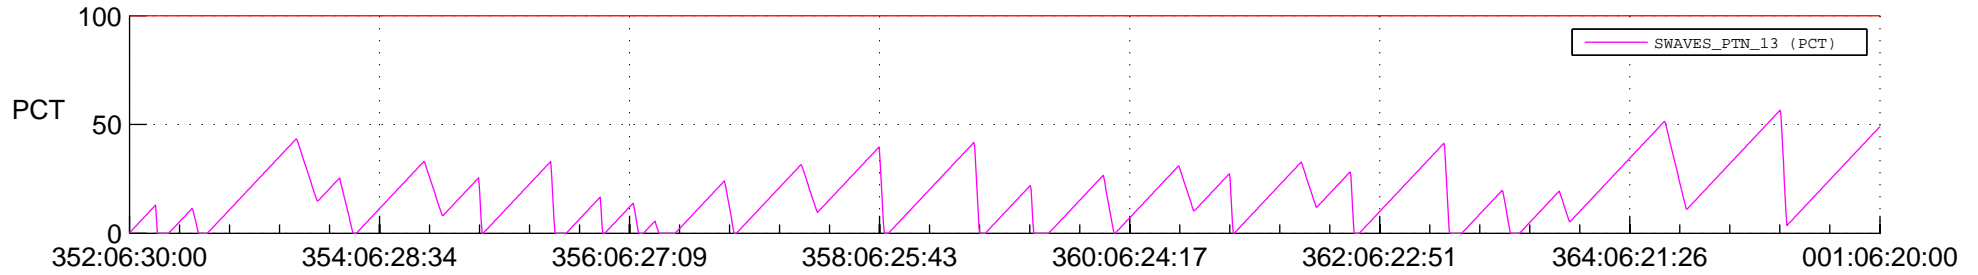

STEREO AHEAD SSR PCT Full Prediction

SWAVES_Percent_Full_Prediction

IMPACT_Percent_Full_Prediction

PLASTIC_Percent_Full_Prediction

Spacecraft_DownLink_Rate

Ground Time (2018:352:06:30:00.000 -2019:001:06:20:00.000)