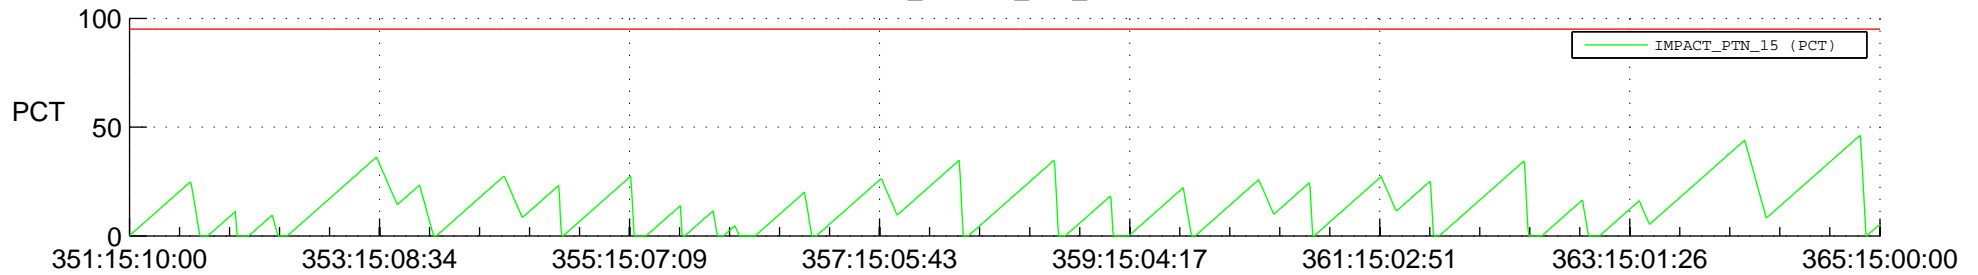

STEREO AHEAD SSR PCT Full Prediction

SWAVES_Percent_Full_Prediction

IMPACT_Percent_Full_Prediction

PLASTIC_Percent_Full_Prediction

Spacecraft_DownLink_Rate

Ground Time (2018:351:15:10:00.000 -2018:365:15:00:00.000)