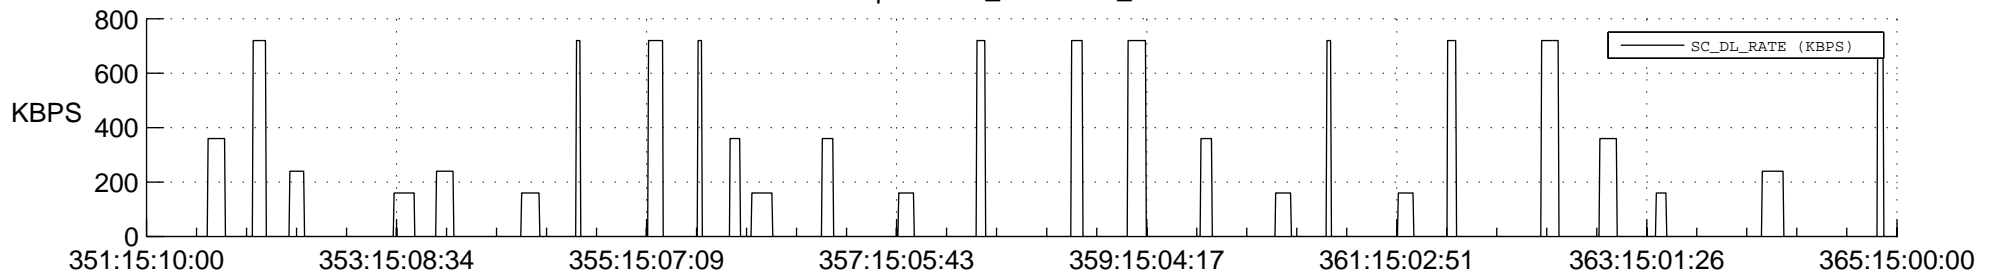

STEREO AHEAD SSR PCT Full Prediction

SWAVES_Percent_Full_Prediction

IMPACT_Percent_Full_Prediction

PLASTIC_Percent_Full_Prediction

Spacecraft_DownLink_Rate

Ground Time (2018:351:15:10:00.000 -2018:365:15:00:00.000)