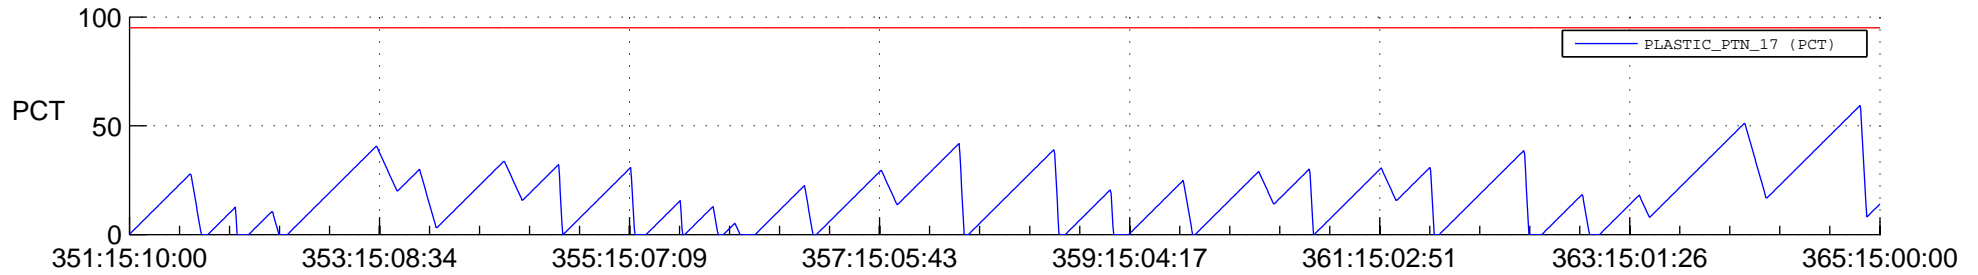

STEREO AHEAD SSR PCT Full Prediction

SWAVES_Percent_Full_Prediction

IMPACT_Percent_Full_Prediction

PLASTIC_Percent_Full_Prediction

Spacecraft_DownLink_Rate

Ground Time (2018:351:15:10:00.000 -2018:365:15:00:00.000)