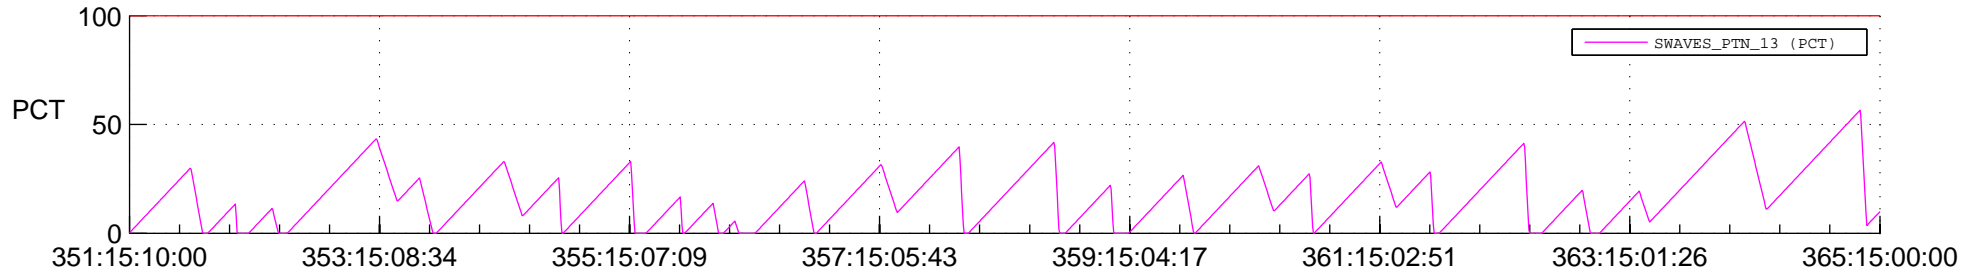

STEREO AHEAD SSR PCT Full Prediction

SWAVES_Percent_Full_Prediction

IMPACT_Percent_Full_Prediction

PLASTIC_Percent_Full_Prediction

Spacecraft_DownLink_Rate

Ground Time (2018:351:15:10:00.000 -2018:365:15:00:00.000)