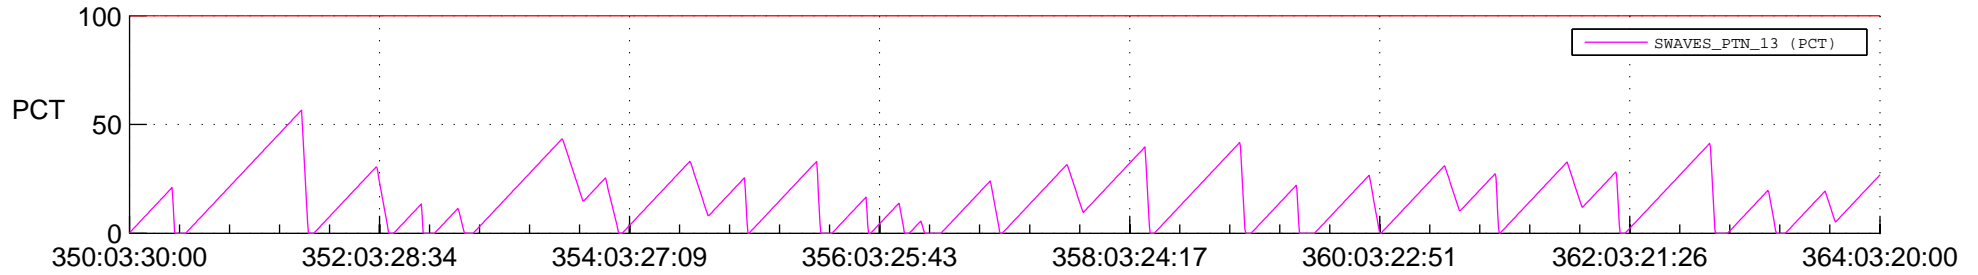

STEREO AHEAD SSR PCT Full Prediction

SWAVES_Percent_Full_Prediction

IMPACT_Percent_Full_Prediction

PLASTIC_Percent_Full_Prediction

Spacecraft_DownLink_Rate

Ground Time (2018:350:03:30:00.000 -2018:364:03:20:00.000)