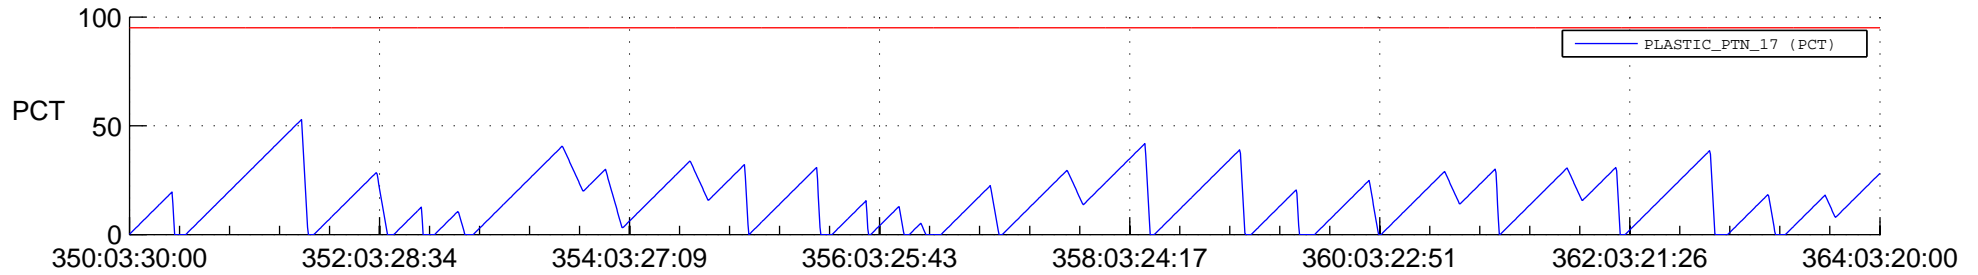

STEREO AHEAD SSR PCT Full Prediction

SWAVES_Percent_Full_Prediction

IMPACT_Percent_Full_Prediction

PLASTIC_Percent_Full_Prediction

Spacecraft_DownLink_Rate

Ground Time (2018:350:03:30:00.000 -2018:364:03:20:00.000)