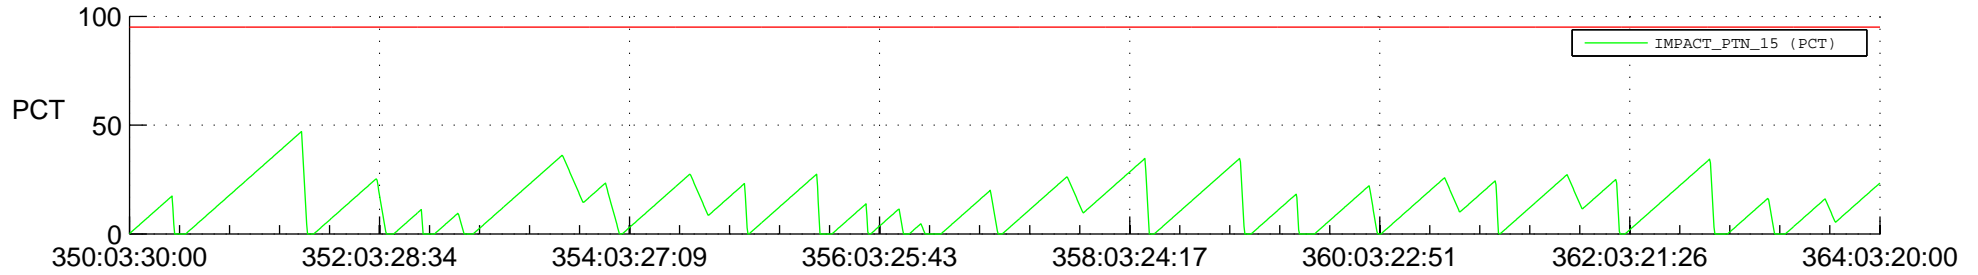

STEREO AHEAD SSR PCT Full Prediction

SWAVES_Percent_Full_Prediction

IMPACT_Percent_Full_Prediction

PLASTIC_Percent_Full_Prediction

Spacecraft_DownLink_Rate

Ground Time (2018:350:03:30:00.000 -2018:364:03:20:00.000)