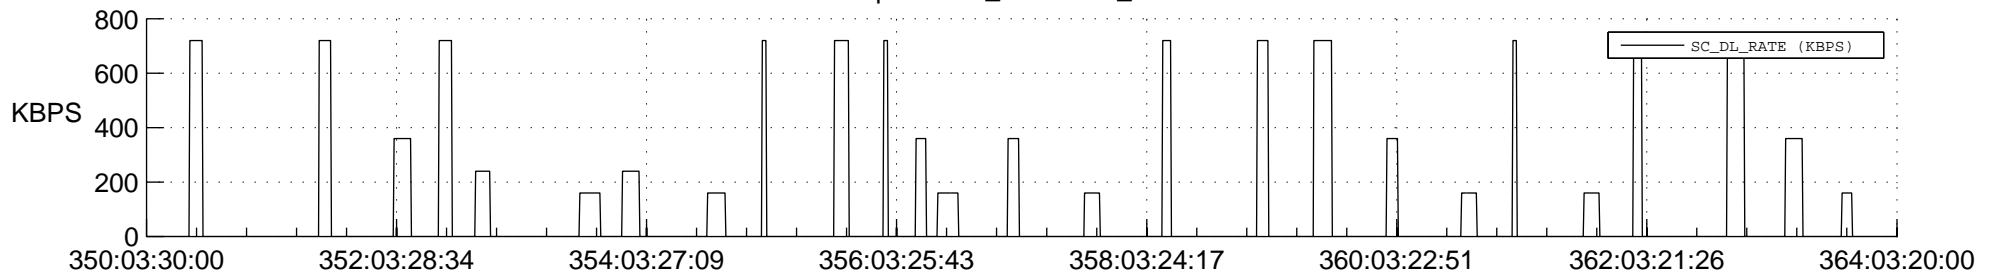

STEREO AHEAD SSR PCT Full Prediction

SWAVES_Percent_Full_Prediction

IMPACT_Percent_Full_Prediction

PLASTIC_Percent_Full_Prediction

Spacecraft_DownLink_Rate

Ground Time (2018:350:03:30:00.000 -2018:364:03:20:00.000)