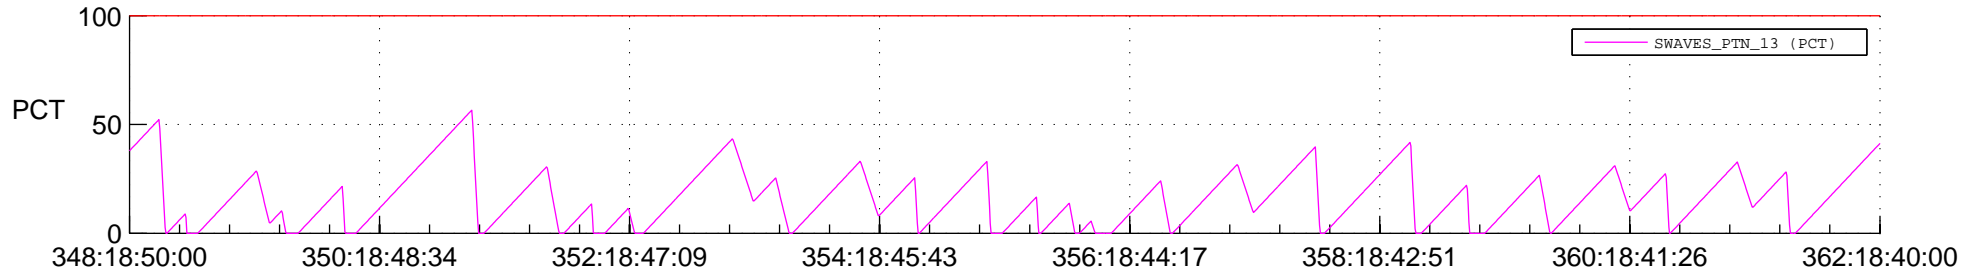

STEREO AHEAD SSR PCT Full Prediction

SWAVES_Percent_Full_Prediction

IMPACT_Percent_Full_Prediction

PLASTIC_Percent_Full_Prediction

Spacecraft_DownLink_Rate

Ground Time (2018:348:18:50:00.000 -2018:362:18:40:00.000)