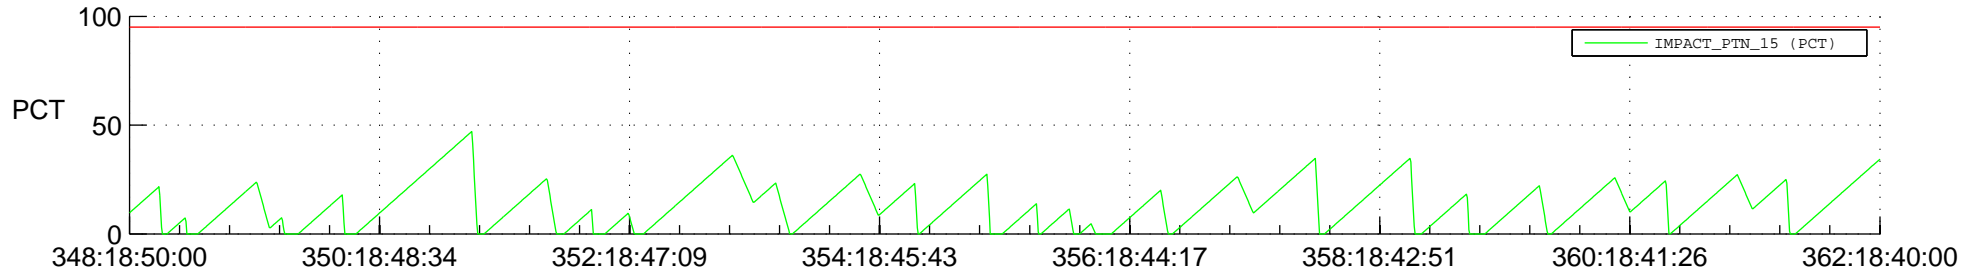

STEREO AHEAD SSR PCT Full Prediction

SWAVES_Percent_Full_Prediction

IMPACT_Percent_Full_Prediction

PLASTIC_Percent_Full_Prediction

Spacecraft_DownLink_Rate

Ground Time (2018:348:18:50:00.000 -2018:362:18:40:00.000)