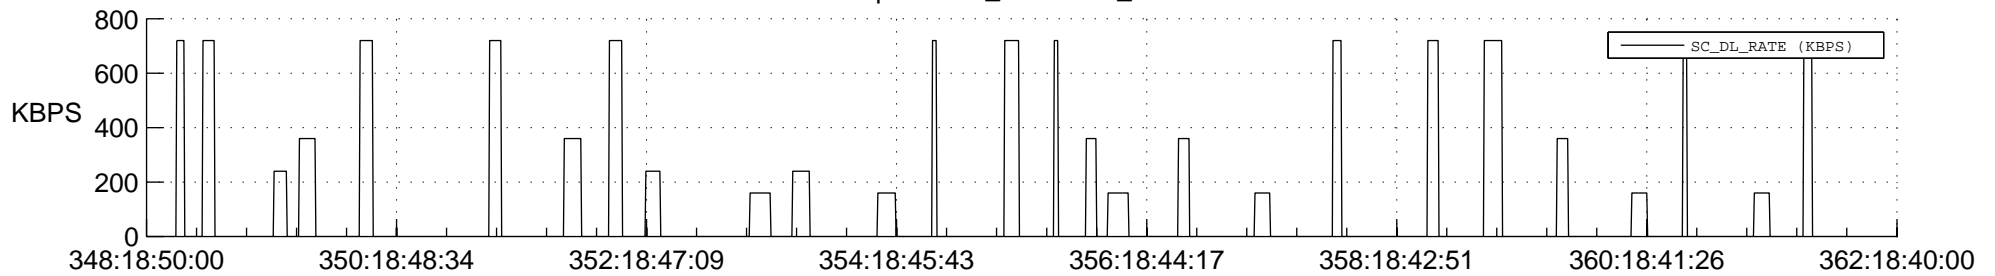

STEREO AHEAD SSR PCT Full Prediction

SWAVES_Percent_Full_Prediction

IMPACT_Percent_Full_Prediction

PLASTIC_Percent_Full_Prediction

Spacecraft_DownLink_Rate

Ground Time (2018:348:18:50:00.000 -2018:362:18:40:00.000)