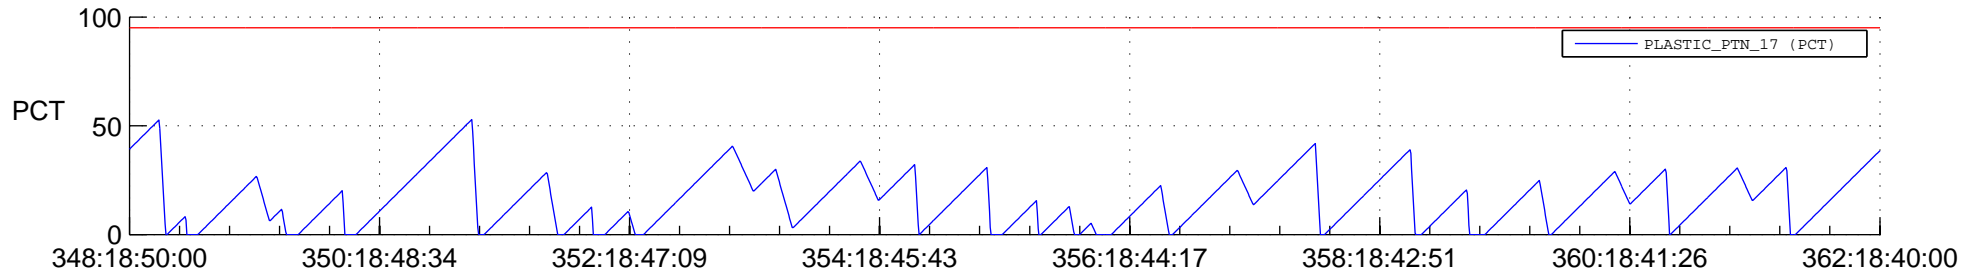

STEREO AHEAD SSR PCT Full Prediction

SWAVES_Percent_Full_Prediction

IMPACT_Percent_Full_Prediction

PLASTIC_Percent_Full_Prediction

Spacecraft_DownLink_Rate

Ground Time (2018:348:18:50:00.000 -2018:362:18:40:00.000)