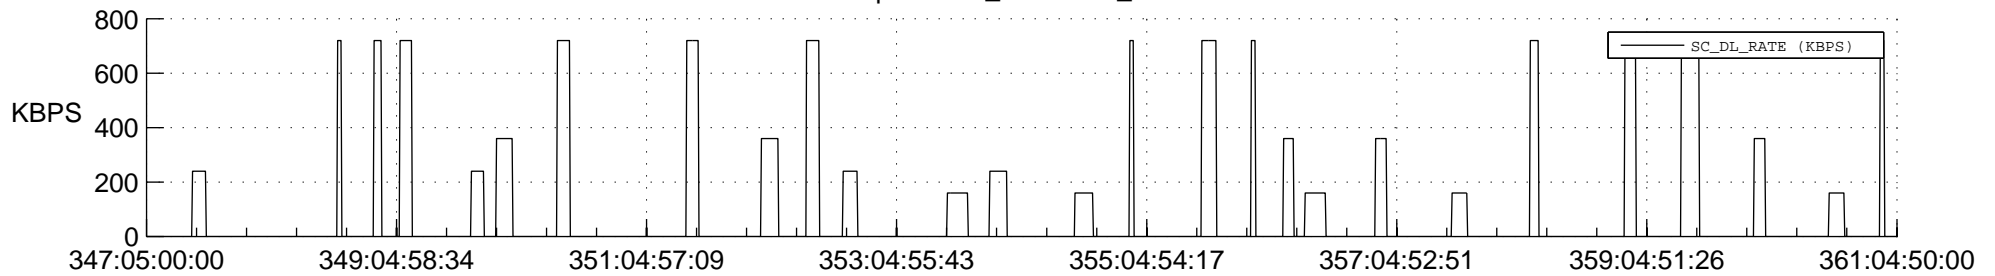

## Spacecraft\_DownLink\_Rate

Ground Time (2018:347:05:00:00.000 -2018:361:04:50:00.000)