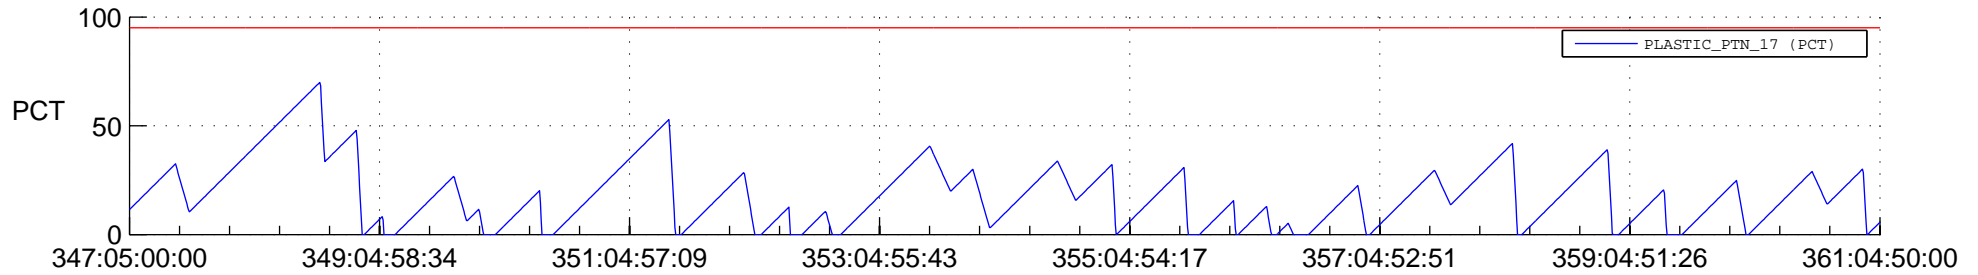

## SWAVES\_Percent\_Full\_Prediction

## Spacecraft\_DownLink\_Rate

Ground Time (2018:347:05:00:00.000 -2018:361:04:50:00.000)