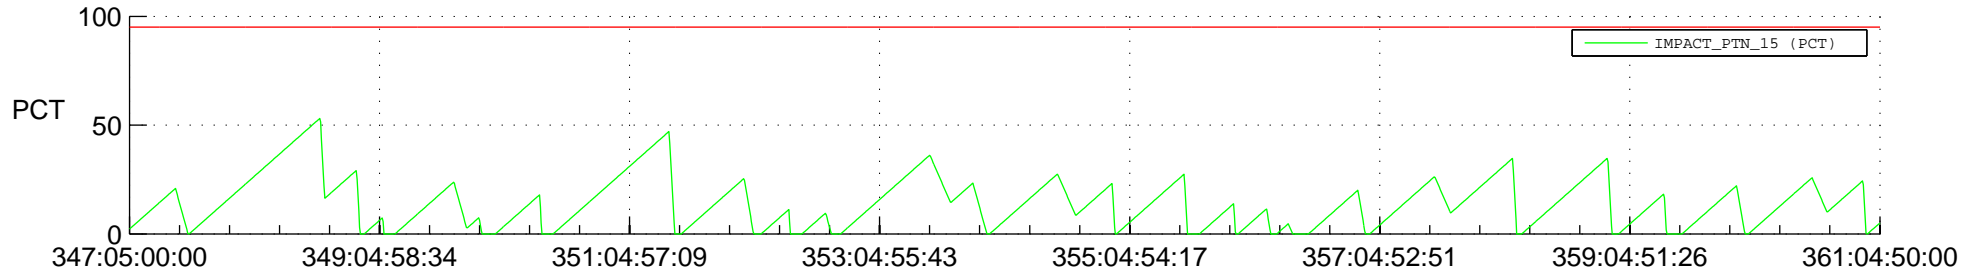

IMPACT_Percent_Full_Prediction