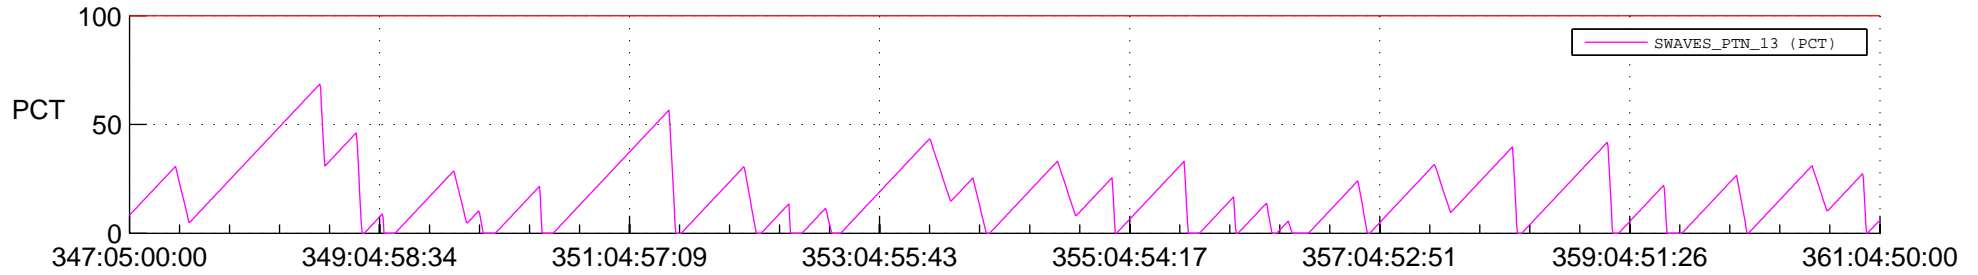

## SWAVES\_Percent\_Full\_Prediction

## Spacecraft\_DownLink\_Rate

Ground Time (2018:347:05:00:00.000 -2018:361:04:50:00.000)