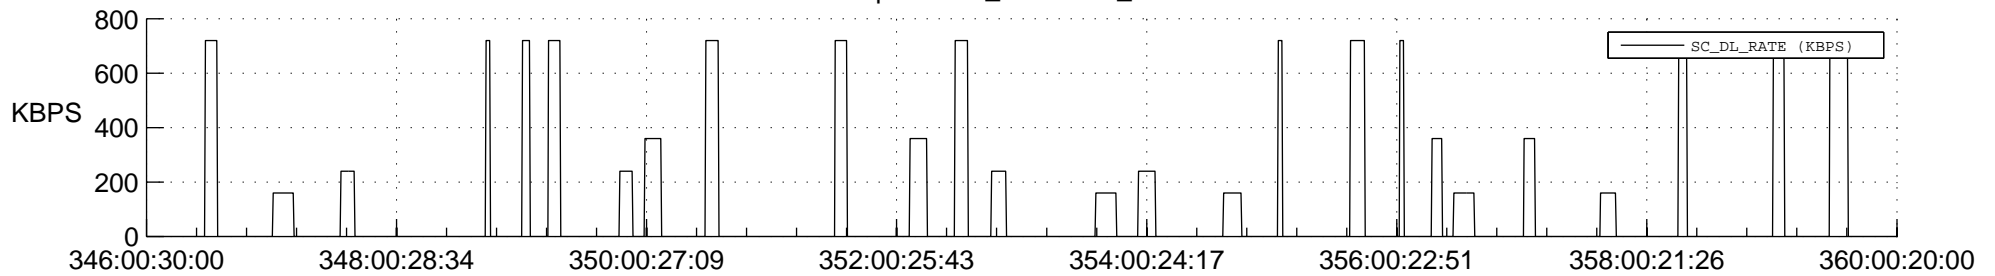

STEREO AHEAD SSR PCT Full Prediction

SWAVES_Percent_Full_Prediction

IMPACT_Percent_Full_Prediction

PLASTIC_Percent_Full_Prediction

Spacecraft_DownLink_Rate

Ground Time (2018:346:00:30:00.000 -2018:360:00:20:00.000)