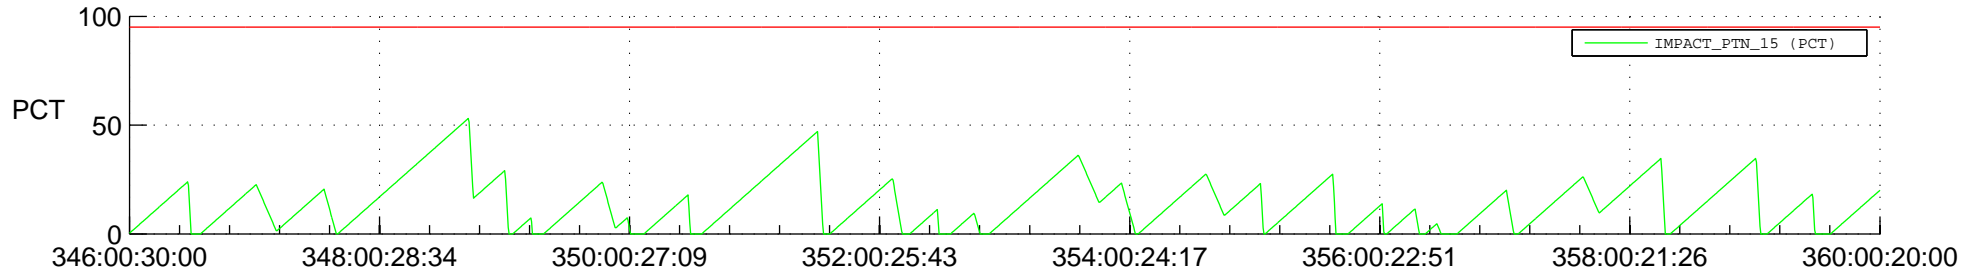

STEREO AHEAD SSR PCT Full Prediction

SWAVES_Percent_Full_Prediction

IMPACT_Percent_Full_Prediction

PLASTIC_Percent_Full_Prediction

Spacecraft_DownLink_Rate

Ground Time (2018:346:00:30:00.000 -2018:360:00:20:00.000)