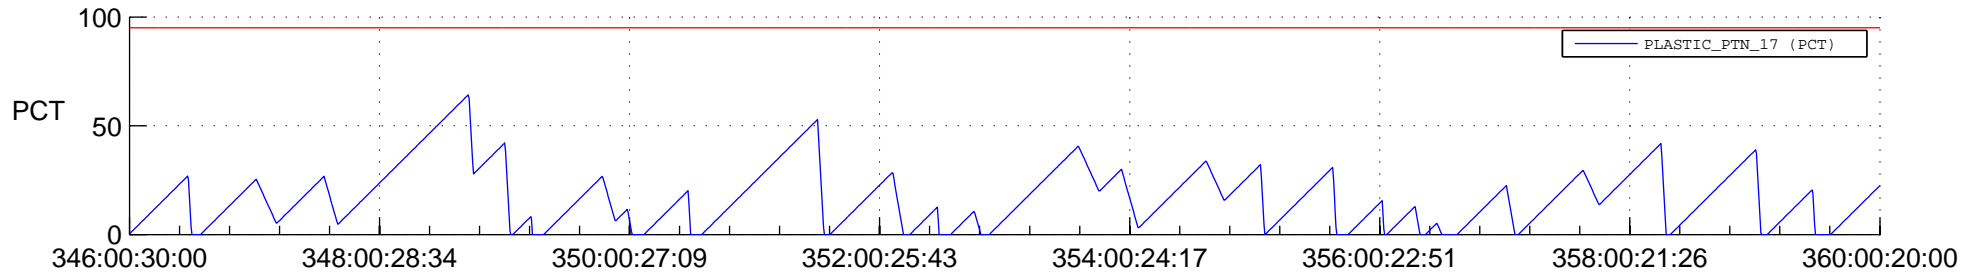

STEREO AHEAD SSR PCT Full Prediction

SWAVES_Percent_Full_Prediction

IMPACT_Percent_Full_Prediction

PLASTIC_Percent_Full_Prediction

Spacecraft_DownLink_Rate

Ground Time (2018:346:00:30:00.000 -2018:360:00:20:00.000)