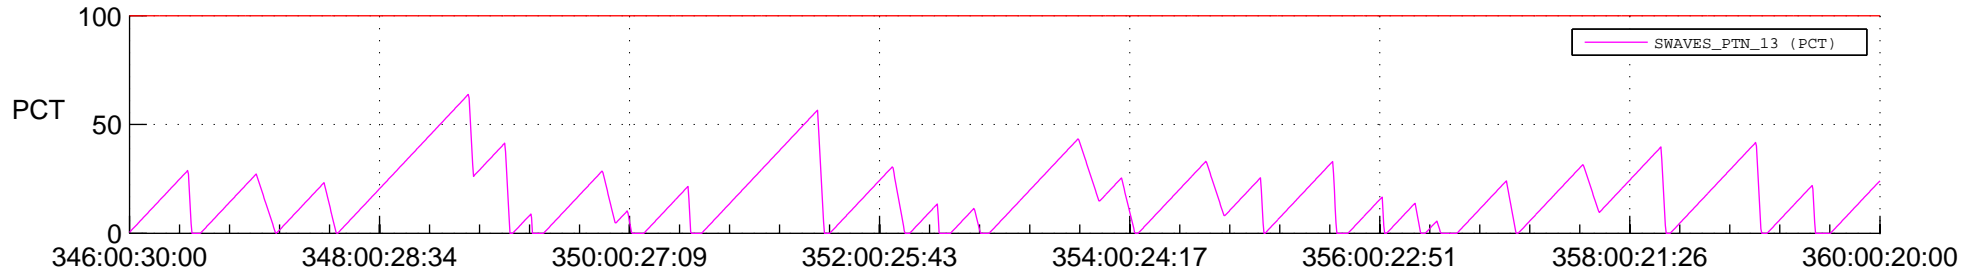

STEREO AHEAD SSR PCT Full Prediction

SWAVES_Percent_Full_Prediction

IMPACT_Percent_Full_Prediction

PLASTIC_Percent_Full_Prediction

Spacecraft_DownLink_Rate

Ground Time (2018:346:00:30:00.000 -2018:360:00:20:00.000)