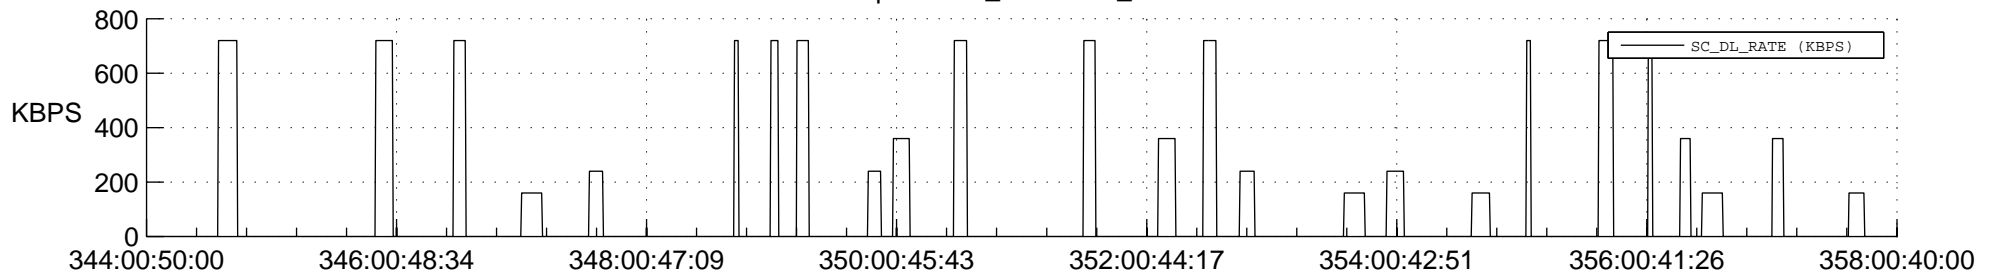

## Spacecraft\_DownLink\_Rate

Ground Time (2018:344:00:50:00.000 -2018:358:00:40:00.000)