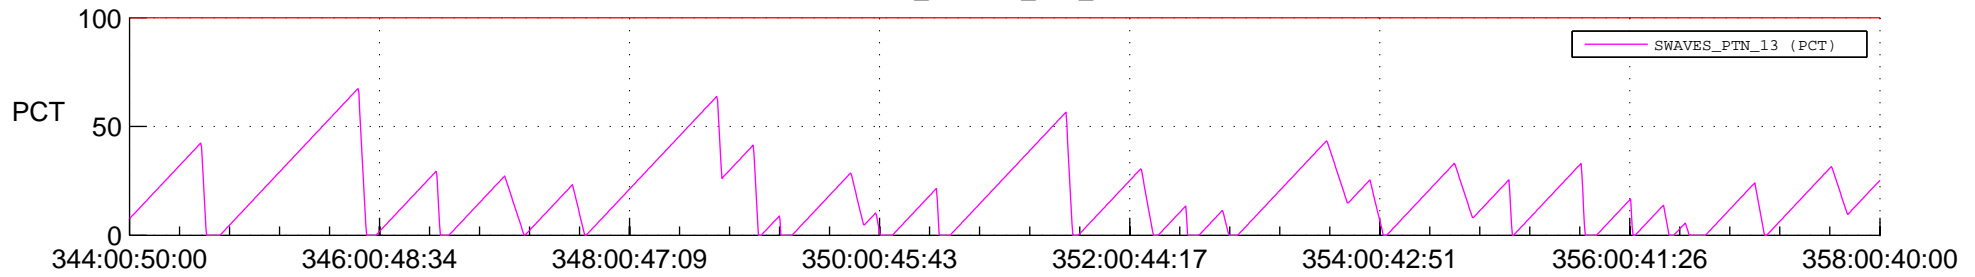

## SWAVES\_Percent\_Full\_Prediction

## Spacecraft\_DownLink\_Rate

Ground Time (2018:344:00:50:00.000 -2018:358:00:40:00.000)