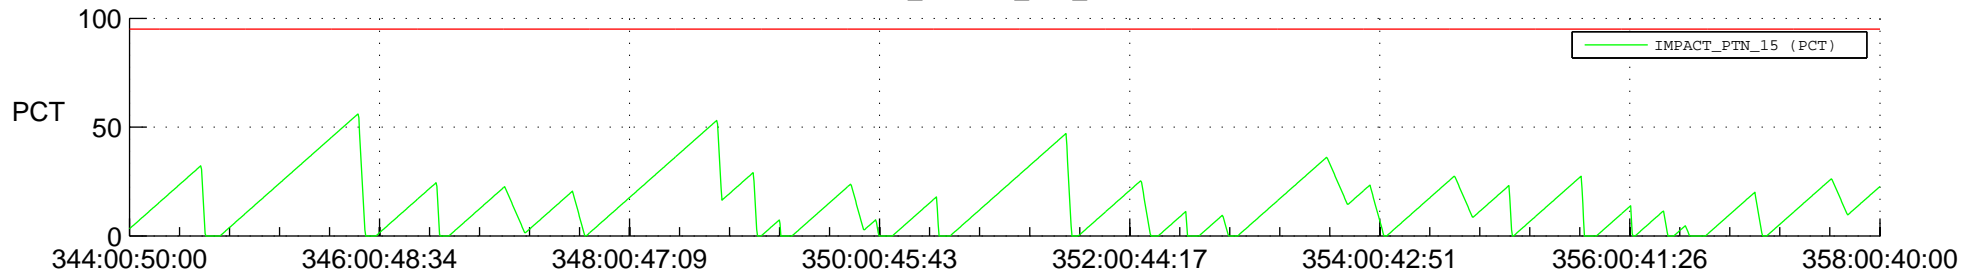

IMPACT_Percent_Full_Prediction