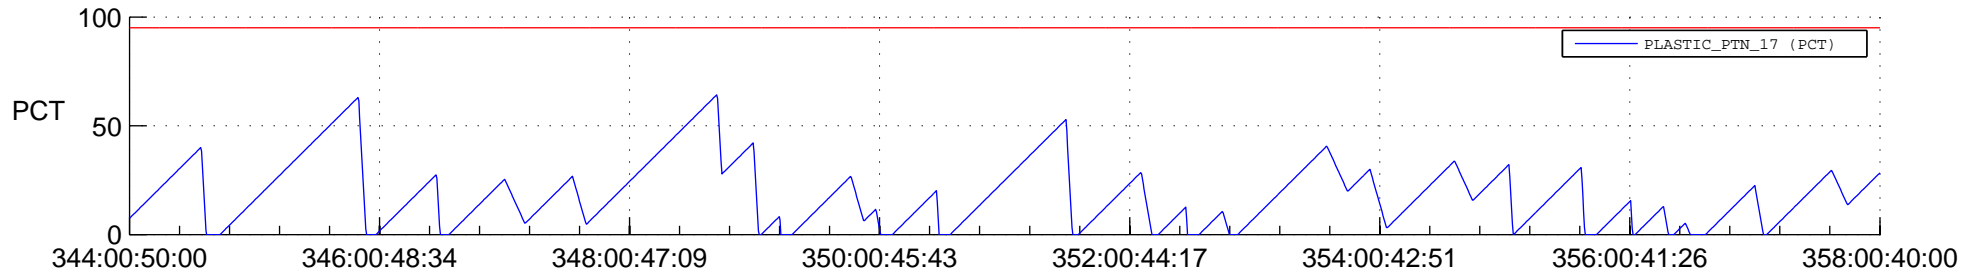

## SWAVES\_Percent\_Full\_Prediction

## Spacecraft\_DownLink\_Rate

Ground Time (2018:344:00:50:00.000 -2018:358:00:40:00.000)