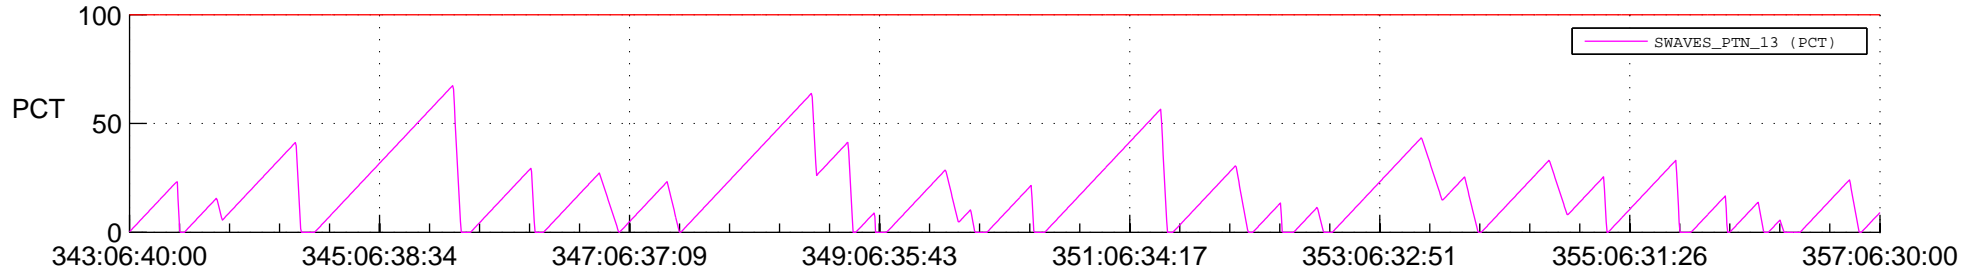

STEREO AHEAD SSR PCT Full Prediction

SWAVES_Percent_Full_Prediction

IMPACT_Percent_Full_Prediction

PLASTIC_Percent_Full_Prediction

Spacecraft_DownLink_Rate

Ground Time (2018:343:06:40:00.000 -2018:357:06:30:00.000)