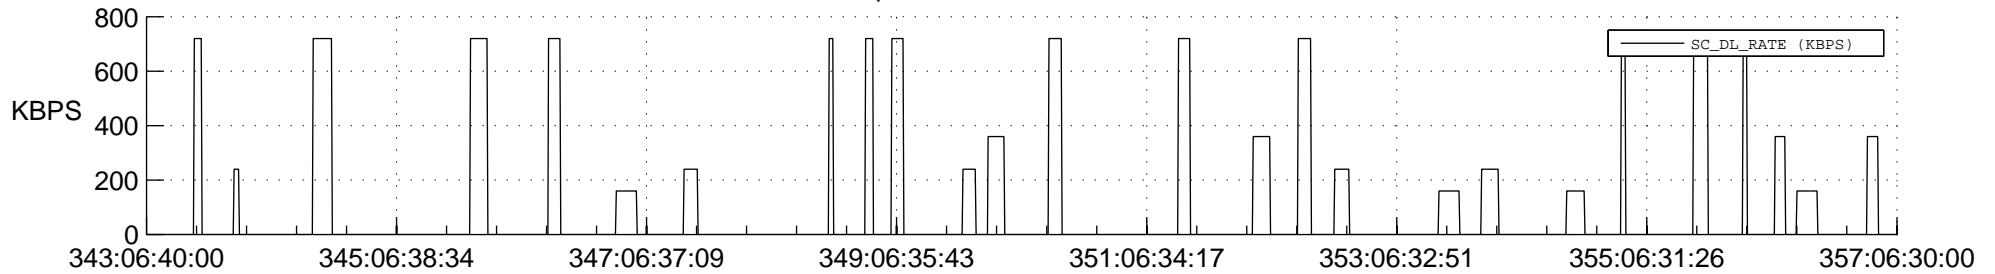

STEREO AHEAD SSR PCT Full Prediction

SWAVES_Percent_Full_Prediction

IMPACT_Percent_Full_Prediction

PLASTIC_Percent_Full_Prediction

Spacecraft_DownLink_Rate

Ground Time (2018:343:06:40:00.000 -2018:357:06:30:00.000)