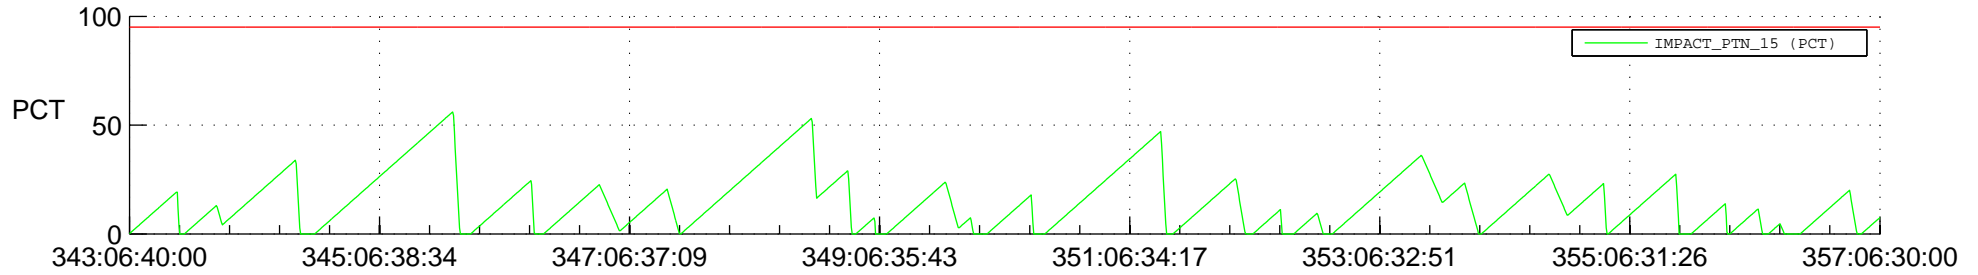

STEREO AHEAD SSR PCT Full Prediction

SWAVES_Percent_Full_Prediction

IMPACT_Percent_Full_Prediction

PLASTIC_Percent_Full_Prediction

Spacecraft_DownLink_Rate

Ground Time (2018:343:06:40:00.000 -2018:357:06:30:00.000)