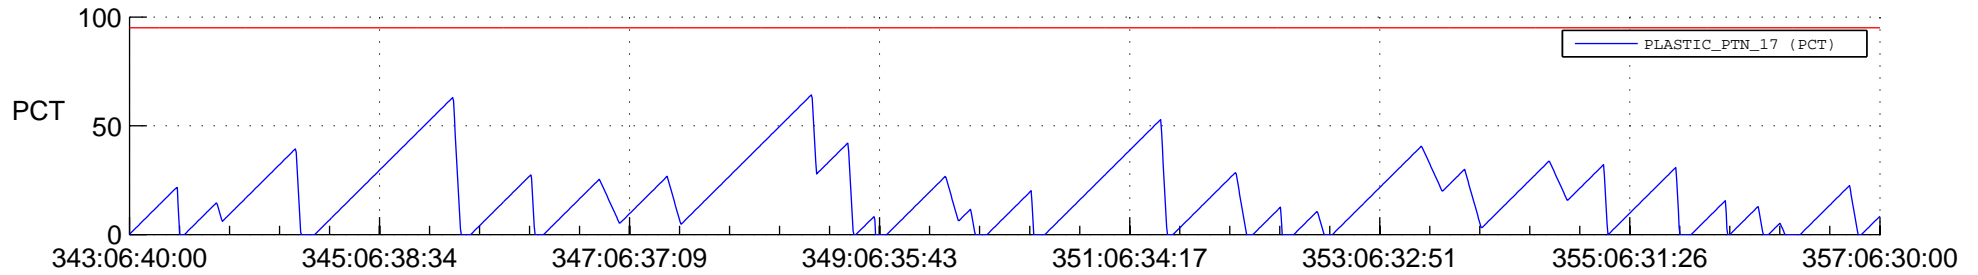

STEREO AHEAD SSR PCT Full Prediction

SWAVES_Percent_Full_Prediction

IMPACT_Percent_Full_Prediction

PLASTIC_Percent_Full_Prediction

Spacecraft_DownLink_Rate

Ground Time (2018:343:06:40:00.000 -2018:357:06:30:00.000)