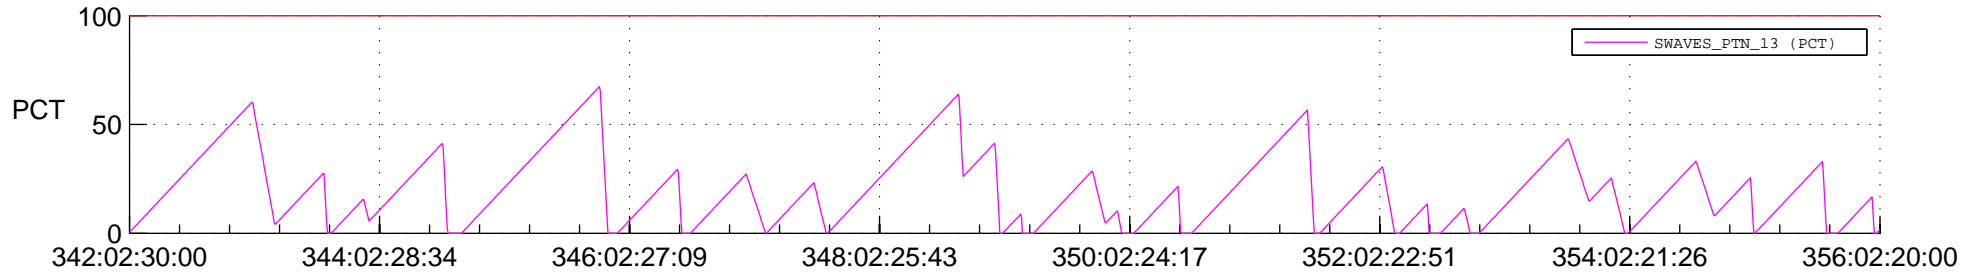

STEREO AHEAD SSR PCT Full Prediction

SWAVES_Percent_Full_Prediction

IMPACT_Percent_Full_Prediction

PLASTIC_Percent_Full_Prediction

Spacecraft_DownLink_Rate

Ground Time (2018:342:02:30:00.000 -2018:356:02:20:00.000)