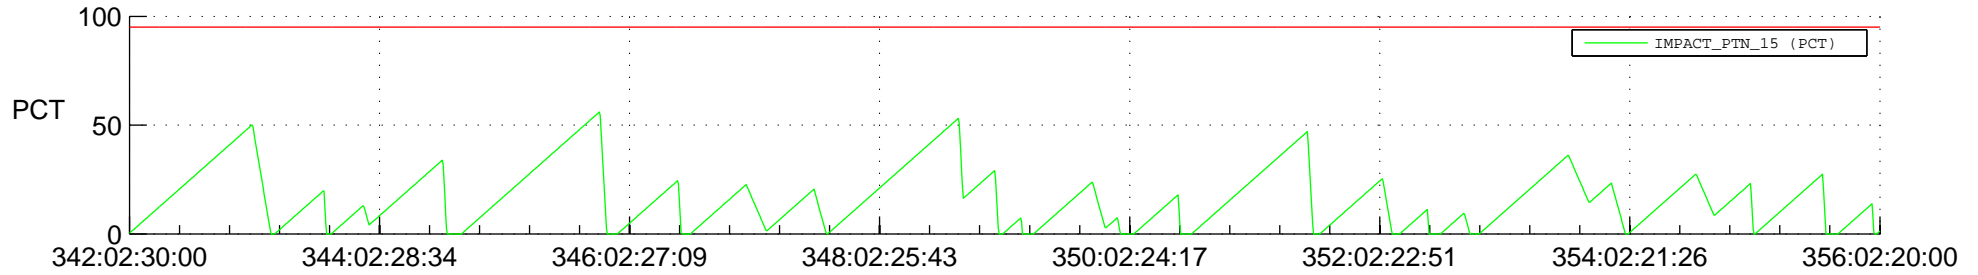

STEREO AHEAD SSR PCT Full Prediction

SWAVES_Percent_Full_Prediction

IMPACT_Percent_Full_Prediction

PLASTIC_Percent_Full_Prediction

Spacecraft_DownLink_Rate

Ground Time (2018:342:02:30:00.000 -2018:356:02:20:00.000)