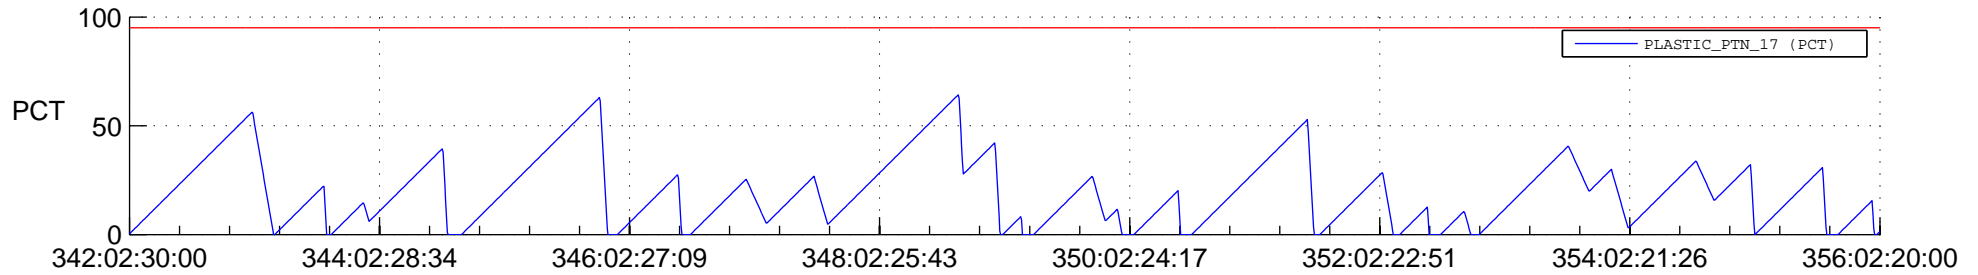

STEREO AHEAD SSR PCT Full Prediction

SWAVES_Percent_Full_Prediction

IMPACT_Percent_Full_Prediction

PLASTIC_Percent_Full_Prediction

Spacecraft_DownLink_Rate

Ground Time (2018:342:02:30:00.000 -2018:356:02:20:00.000)