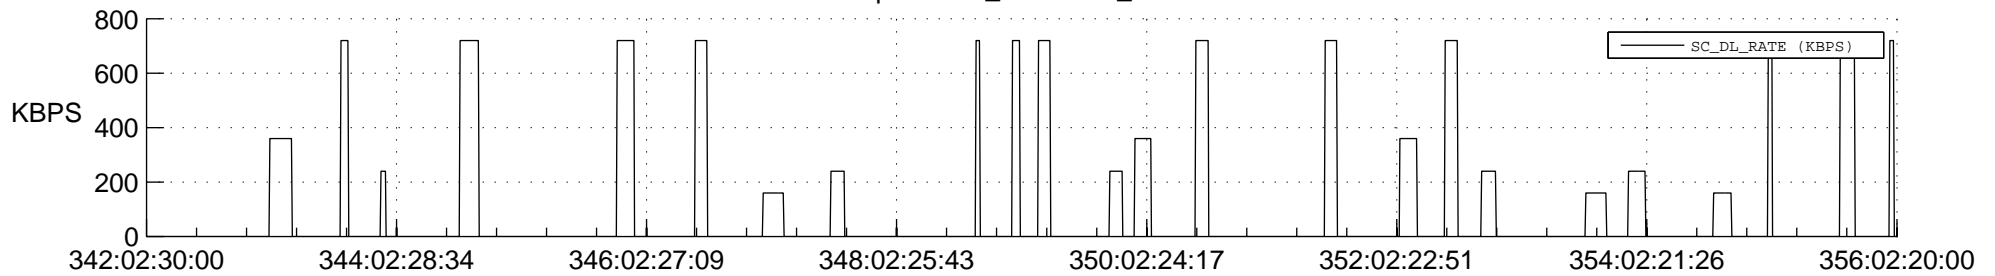

STEREO AHEAD SSR PCT Full Prediction

SWAVES_Percent_Full_Prediction

IMPACT_Percent_Full_Prediction

PLASTIC_Percent_Full_Prediction

Spacecraft_DownLink_Rate

Ground Time (2018:342:02:30:00.000 -2018:356:02:20:00.000)