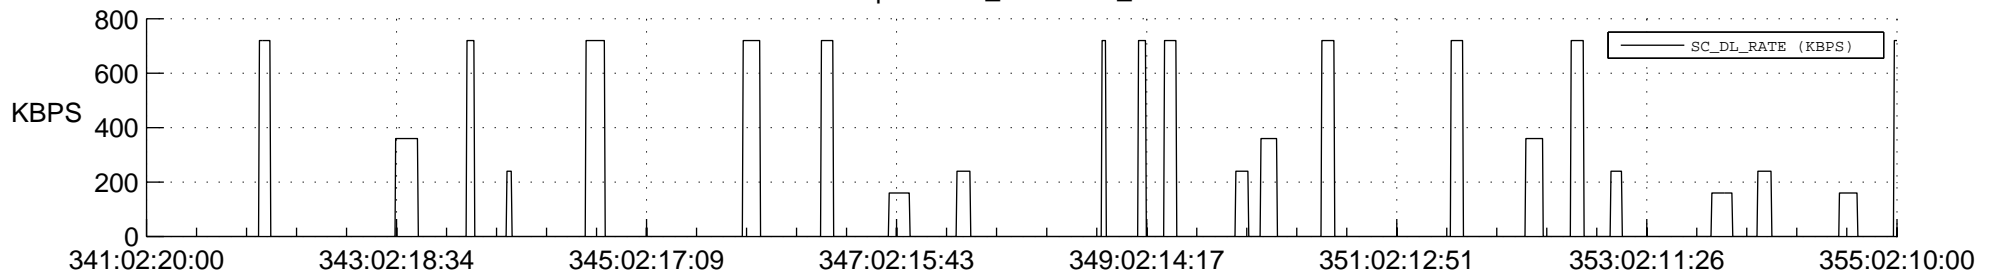

## Spacecraft\_DownLink\_Rate

Ground Time (2018:341:02:20:00.000 -2018:355:02:10:00.000)