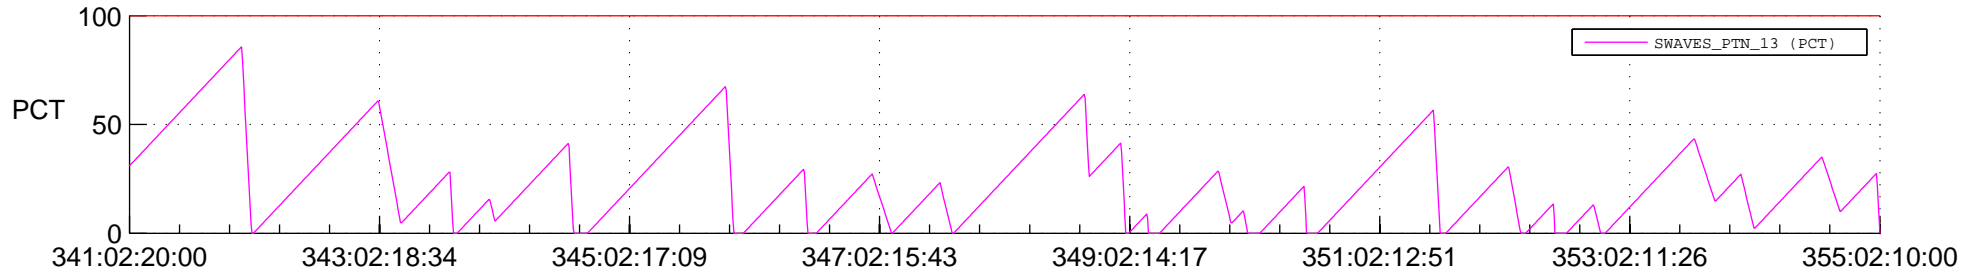

## SWAVES\_Percent\_Full\_Prediction

## Spacecraft\_DownLink\_Rate

Ground Time (2018:341:02:20:00.000 -2018:355:02:10:00.000)