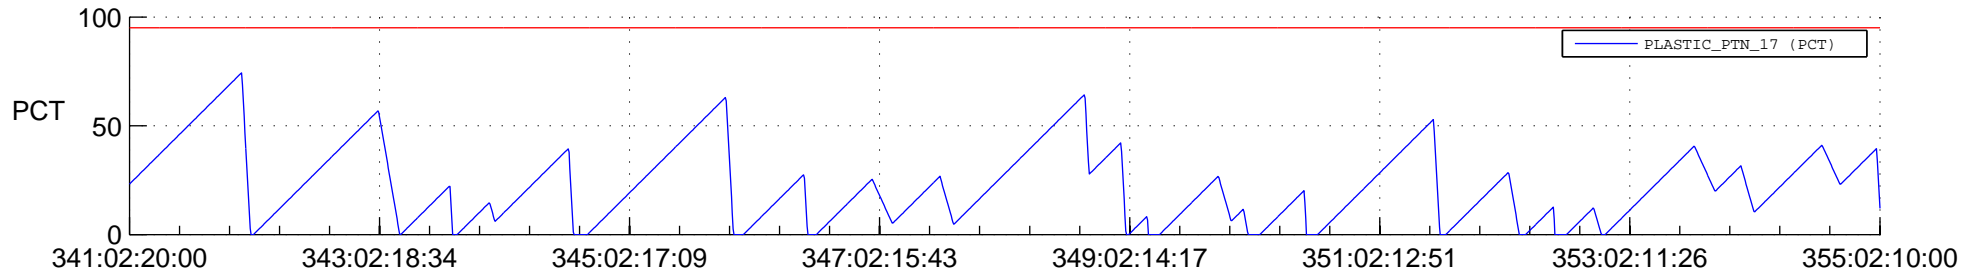

## SWAVES\_Percent\_Full\_Prediction

## Spacecraft\_DownLink\_Rate

Ground Time (2018:341:02:20:00.000 -2018:355:02:10:00.000)