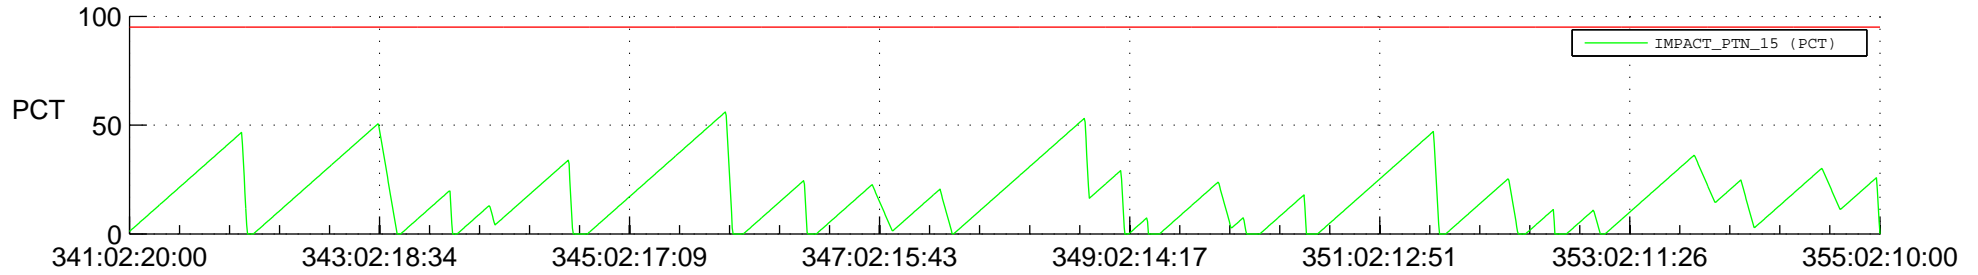

IMPACT_Percent_Full_Prediction