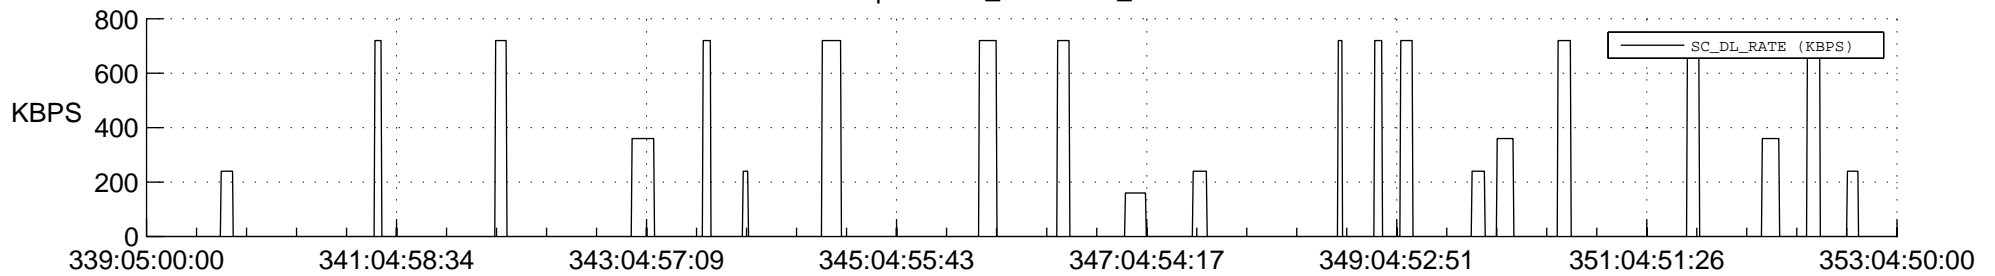

STEREO AHEAD SSR PCT Full Prediction

SWAVES_Percent_Full_Prediction

IMPACT_Percent_Full_Prediction

PLASTIC_Percent_Full_Prediction

Spacecraft_DownLink_Rate

Ground Time (2018:339:05:00:00.000 -2018:353:04:50:00.000)