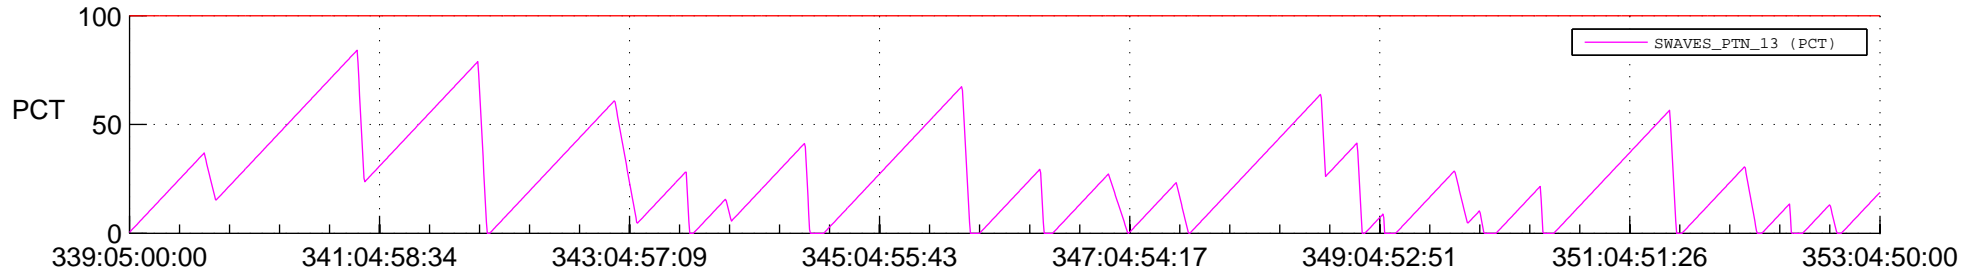

STEREO AHEAD SSR PCT Full Prediction

SWAVES_Percent_Full_Prediction

IMPACT_Percent_Full_Prediction

PLASTIC_Percent_Full_Prediction

Spacecraft_DownLink_Rate

Ground Time (2018:339:05:00:00.000 -2018:353:04:50:00.000)