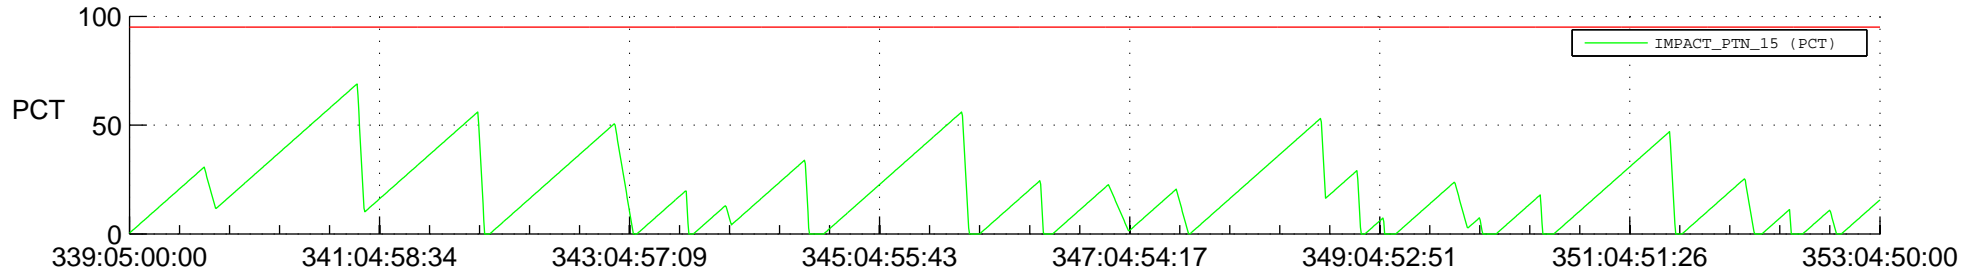

STEREO AHEAD SSR PCT Full Prediction

SWAVES_Percent_Full_Prediction

IMPACT_Percent_Full_Prediction

PLASTIC_Percent_Full_Prediction

Spacecraft_DownLink_Rate

Ground Time (2018:339:05:00:00.000 -2018:353:04:50:00.000)