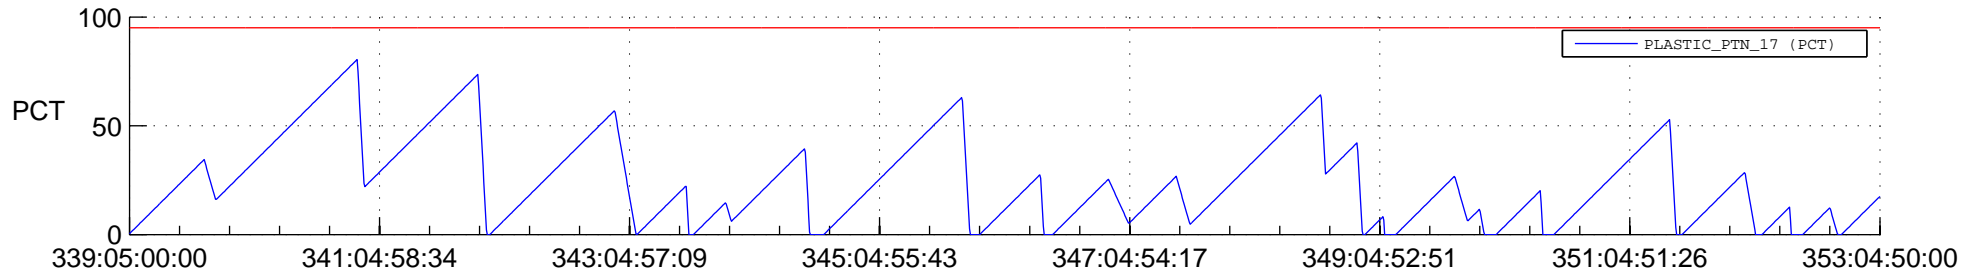

STEREO AHEAD SSR PCT Full Prediction

SWAVES_Percent_Full_Prediction

IMPACT_Percent_Full_Prediction

PLASTIC_Percent_Full_Prediction

Spacecraft_DownLink_Rate

Ground Time (2018:339:05:00:00.000 -2018:353:04:50:00.000)