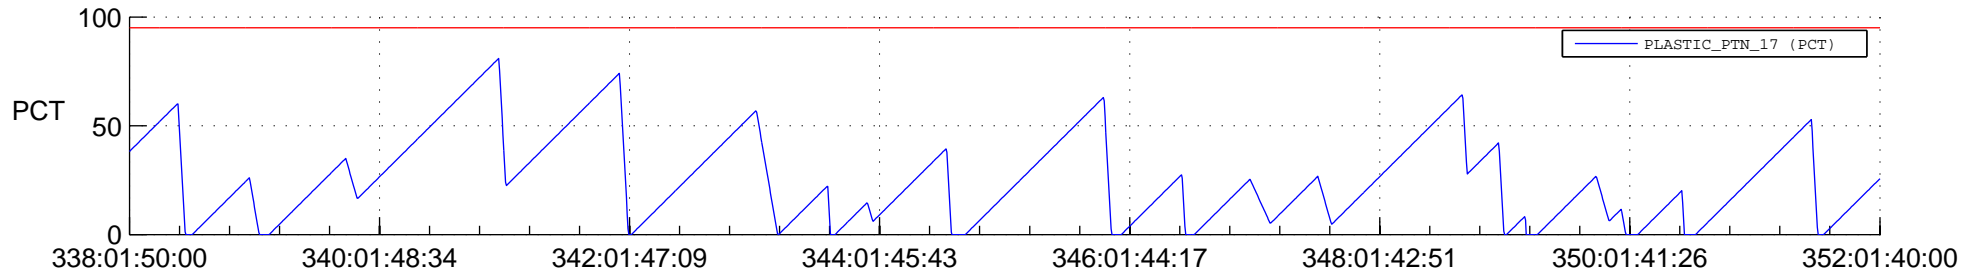

STEREO AHEAD SSR PCT Full Prediction

SWAVES_Percent_Full_Prediction

IMPACT_Percent_Full_Prediction

PLASTIC_Percent_Full_Prediction

Spacecraft_DownLink_Rate

Ground Time (2018:338:01:50:00.000 -2018:352:01:40:00.000)