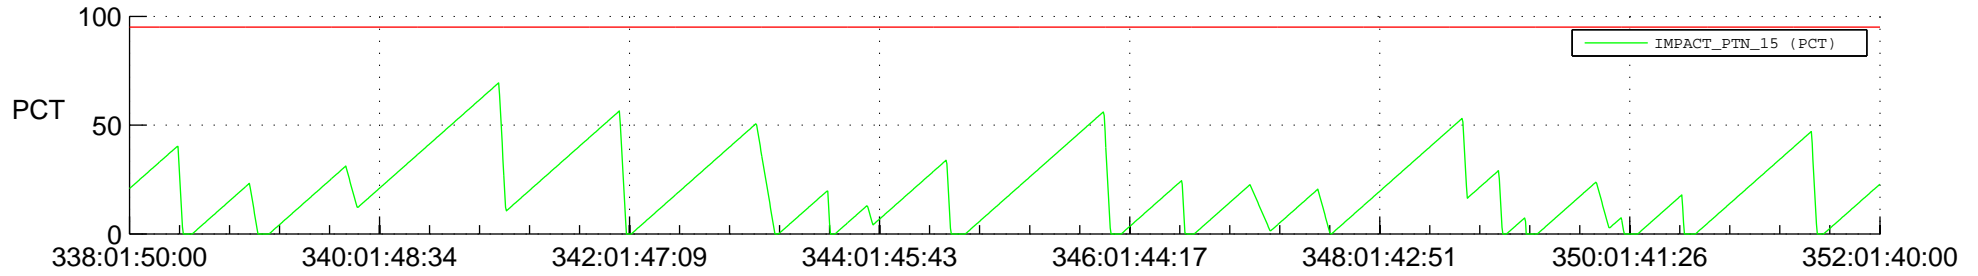

STEREO AHEAD SSR PCT Full Prediction

SWAVES_Percent_Full_Prediction

IMPACT_Percent_Full_Prediction

PLASTIC_Percent_Full_Prediction

Spacecraft_DownLink_Rate

Ground Time (2018:338:01:50:00.000 -2018:352:01:40:00.000)