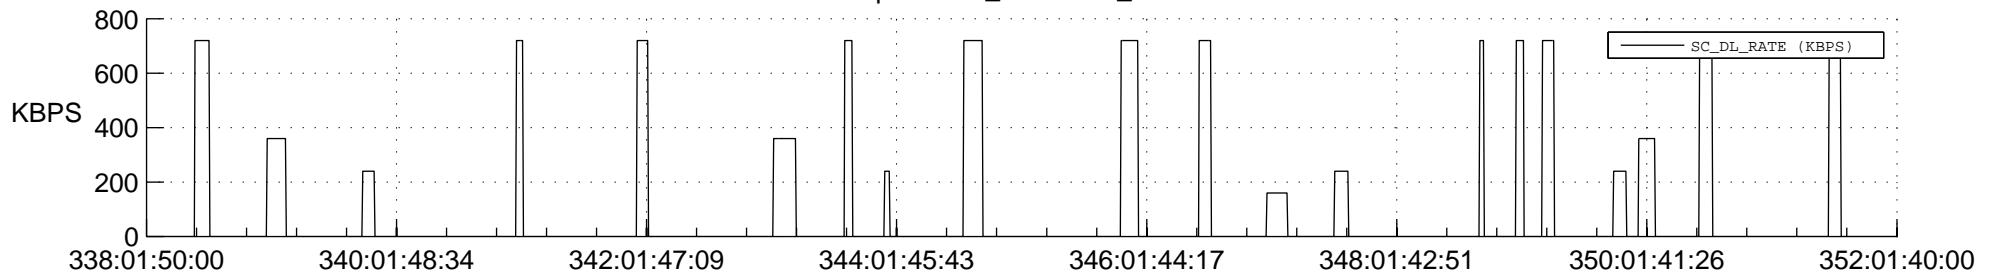

STEREO AHEAD SSR PCT Full Prediction

SWAVES_Percent_Full_Prediction

IMPACT_Percent_Full_Prediction

PLASTIC_Percent_Full_Prediction

Spacecraft_DownLink_Rate

Ground Time (2018:338:01:50:00.000 -2018:352:01:40:00.000)