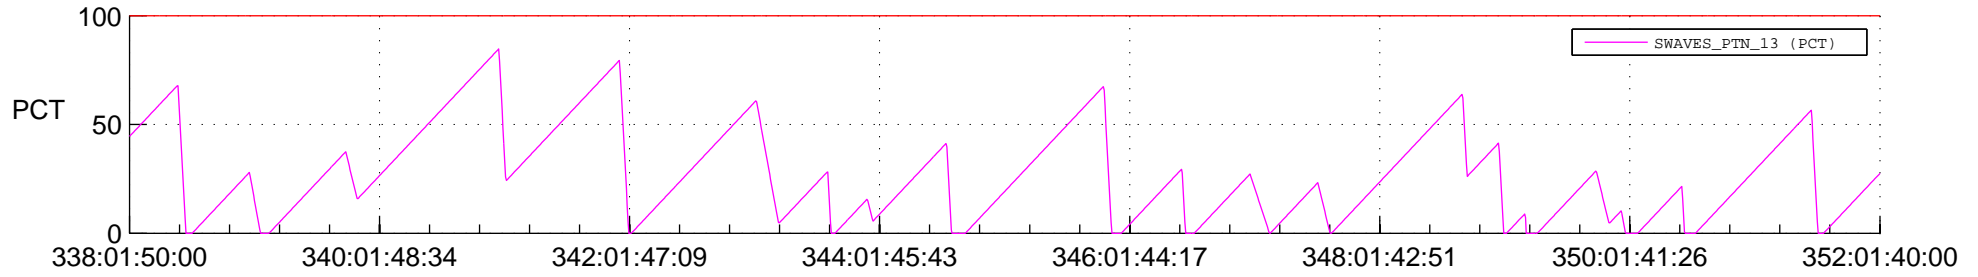

STEREO AHEAD SSR PCT Full Prediction

SWAVES_Percent_Full_Prediction

IMPACT_Percent_Full_Prediction

PLASTIC_Percent_Full_Prediction

Spacecraft_DownLink_Rate

Ground Time (2018:338:01:50:00.000 -2018:352:01:40:00.000)