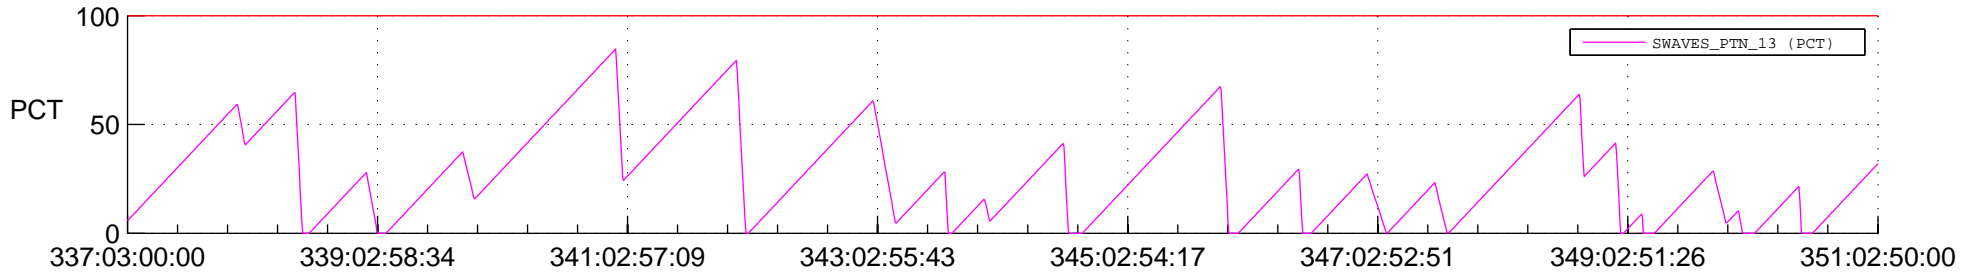

STEREO AHEAD SSR PCT Full Prediction

SWAVES_Percent_Full_Prediction

IMPACT_Percent_Full_Prediction

PLASTIC_Percent_Full_Prediction

Spacecraft_DownLink_Rate

Ground Time (2018:337:03:00:00.000 -2018:351:02:50:00.000)