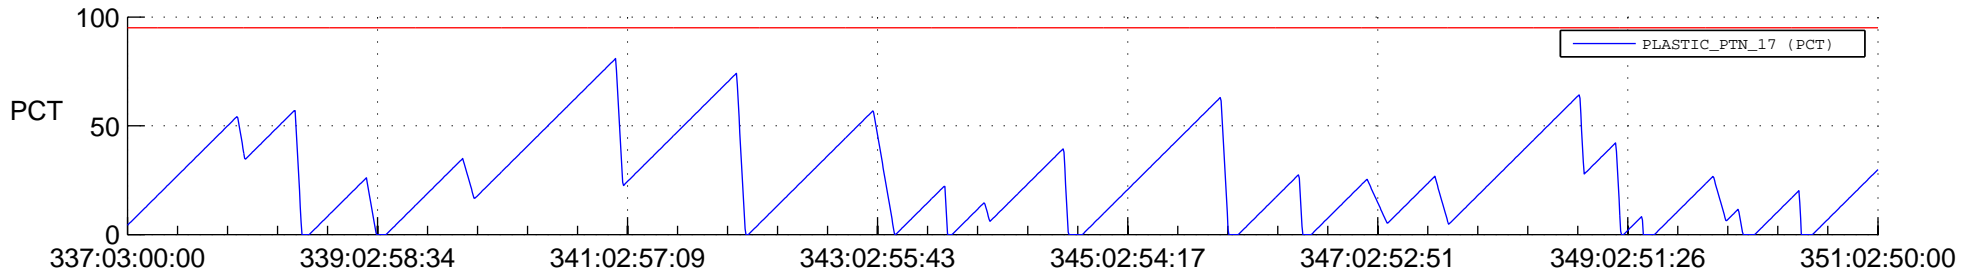

STEREO AHEAD SSR PCT Full Prediction

SWAVES_Percent_Full_Prediction

IMPACT_Percent_Full_Prediction

PLASTIC_Percent_Full_Prediction

Spacecraft_DownLink_Rate

Ground Time (2018:337:03:00:00.000 -2018:351:02:50:00.000)