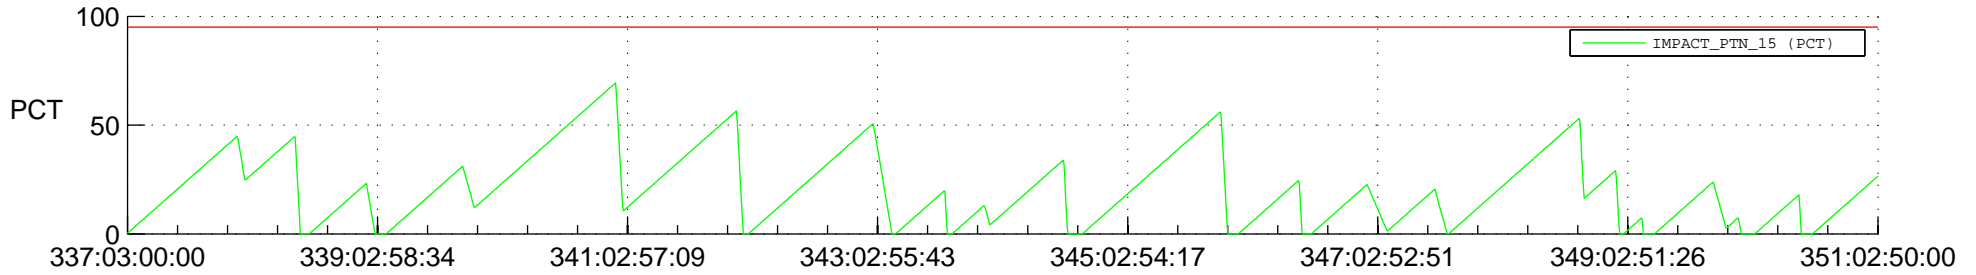

STEREO AHEAD SSR PCT Full Prediction

SWAVES_Percent_Full_Prediction

IMPACT_Percent_Full_Prediction

PLASTIC_Percent_Full_Prediction

Spacecraft_DownLink_Rate

Ground Time (2018:337:03:00:00.000 -2018:351:02:50:00.000)