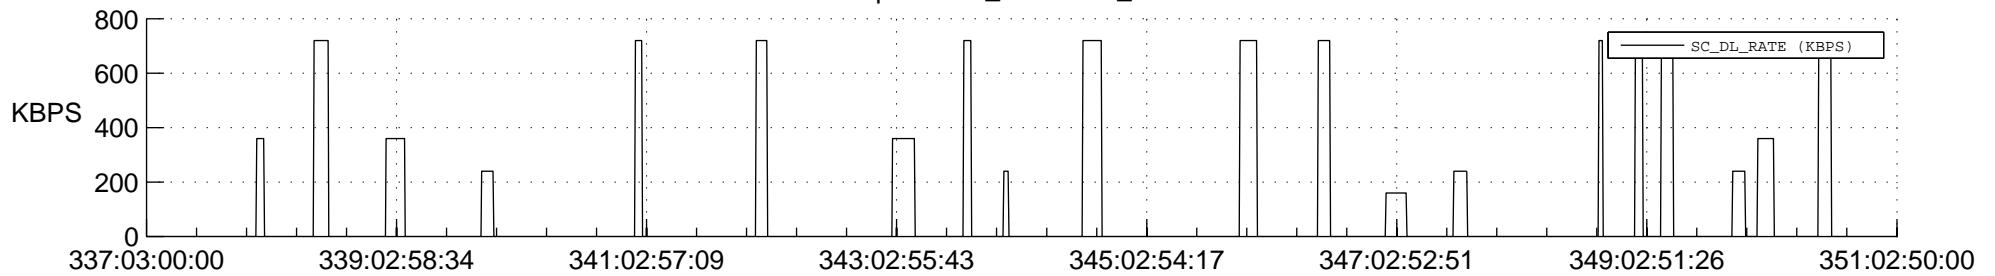

STEREO AHEAD SSR PCT Full Prediction

SWAVES_Percent_Full_Prediction

IMPACT_Percent_Full_Prediction

PLASTIC_Percent_Full_Prediction

Spacecraft_DownLink_Rate

Ground Time (2018:337:03:00:00.000 -2018:351:02:50:00.000)