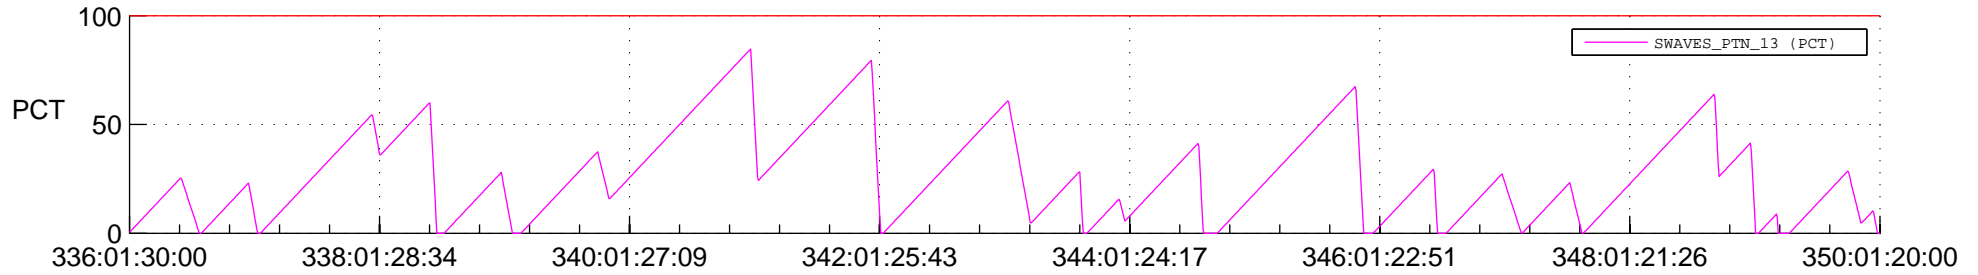

STEREO AHEAD SSR PCT Full Prediction

SWAVES_Percent_Full_Prediction

IMPACT_Percent_Full_Prediction

PLASTIC_Percent_Full_Prediction

Spacecraft_DownLink_Rate

Ground Time (2018:336:01:30:00.000 -2018:350:01:20:00.000)