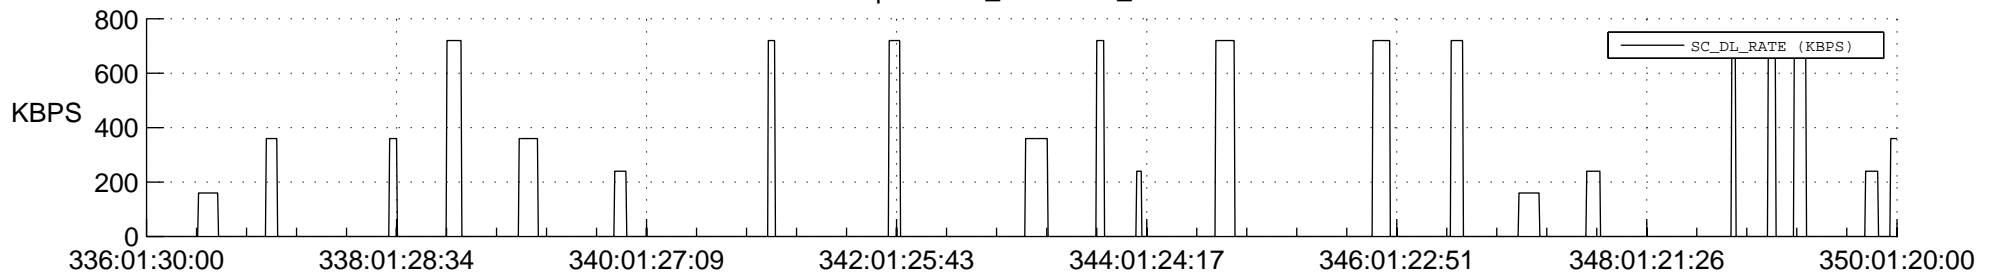

STEREO AHEAD SSR PCT Full Prediction

SWAVES_Percent_Full_Prediction

IMPACT_Percent_Full_Prediction

PLASTIC_Percent_Full_Prediction

Spacecraft_DownLink_Rate

Ground Time (2018:336:01:30:00.000 -2018:350:01:20:00.000)