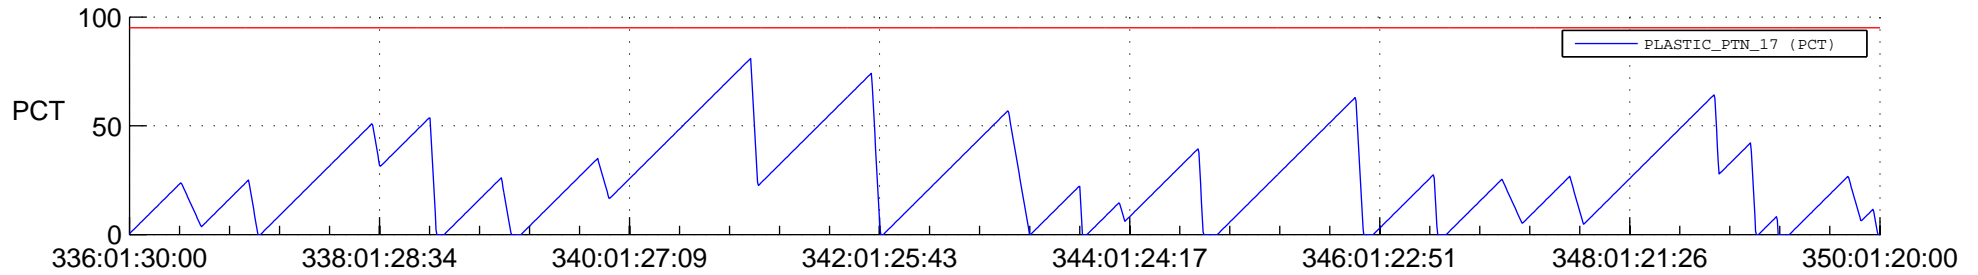

STEREO AHEAD SSR PCT Full Prediction

SWAVES_Percent_Full_Prediction

IMPACT_Percent_Full_Prediction

PLASTIC_Percent_Full_Prediction

Spacecraft_DownLink_Rate

Ground Time (2018:336:01:30:00.000 -2018:350:01:20:00.000)