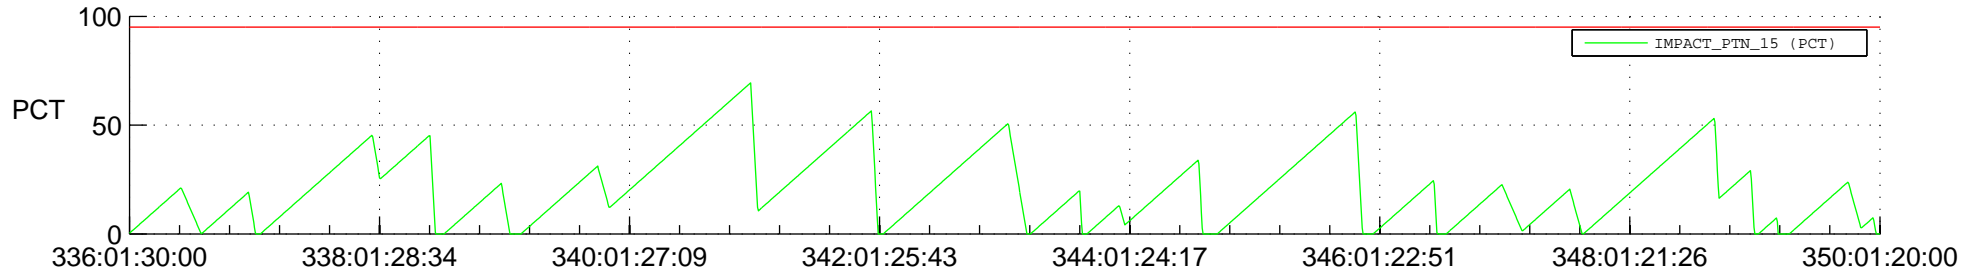

STEREO AHEAD SSR PCT Full Prediction

SWAVES_Percent_Full_Prediction

IMPACT_Percent_Full_Prediction

PLASTIC_Percent_Full_Prediction

Spacecraft_DownLink_Rate

Ground Time (2018:336:01:30:00.000 -2018:350:01:20:00.000)