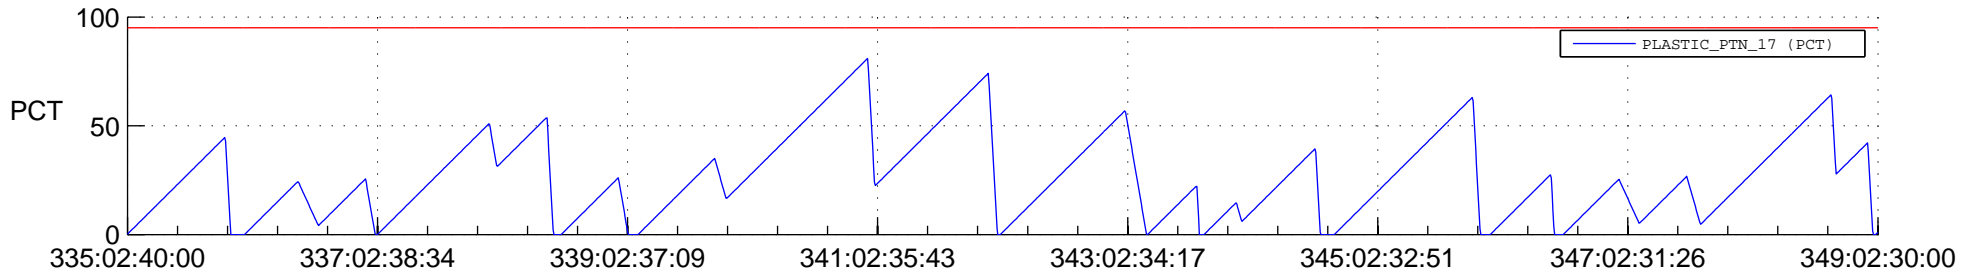

STEREO AHEAD SSR PCT Full Prediction

SWAVES_Percent_Full_Prediction

IMPACT_Percent_Full_Prediction

PLASTIC_Percent_Full_Prediction

Spacecraft_DownLink_Rate

Ground Time (2018:335:02:40:00.000 -2018:349:02:30:00.000)