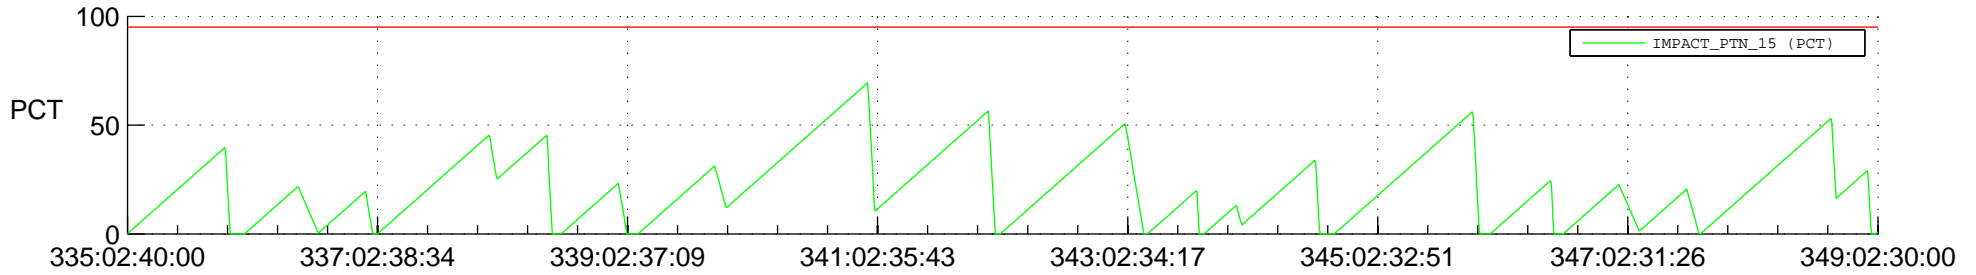

STEREO AHEAD SSR PCT Full Prediction

SWAVES_Percent_Full_Prediction

IMPACT_Percent_Full_Prediction

PLASTIC_Percent_Full_Prediction

Spacecraft_DownLink_Rate

Ground Time (2018:335:02:40:00.000 -2018:349:02:30:00.000)