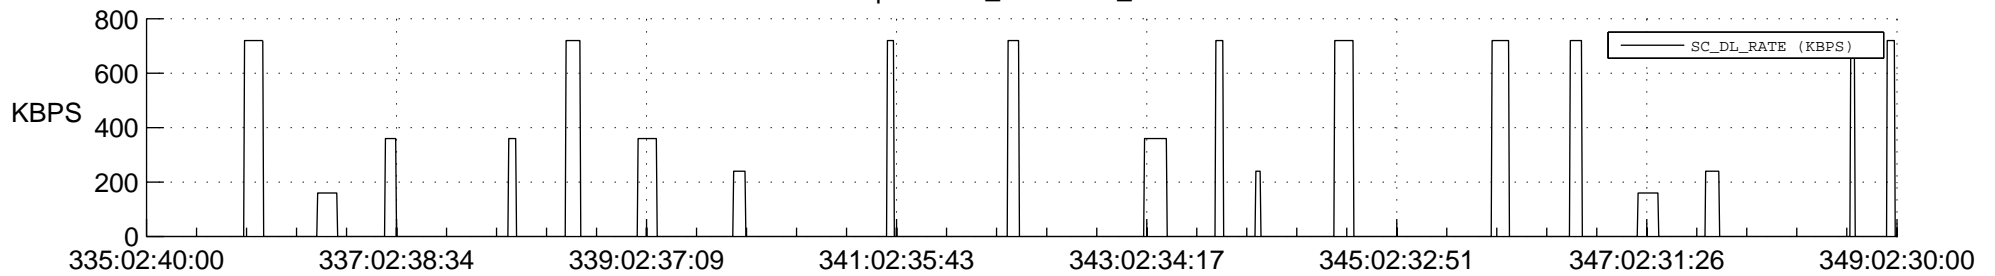

STEREO AHEAD SSR PCT Full Prediction

SWAVES_Percent_Full_Prediction

IMPACT_Percent_Full_Prediction

PLASTIC_Percent_Full_Prediction

Spacecraft_DownLink_Rate

Ground Time (2018:335:02:40:00.000 -2018:349:02:30:00.000)