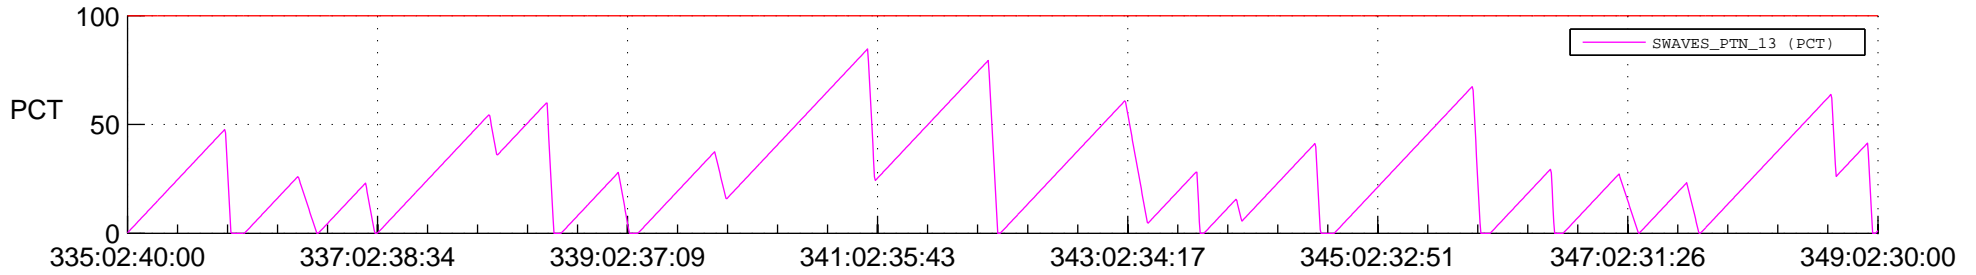

STEREO AHEAD SSR PCT Full Prediction

SWAVES_Percent_Full_Prediction

IMPACT_Percent_Full_Prediction

PLASTIC_Percent_Full_Prediction

Spacecraft_DownLink_Rate

Ground Time (2018:335:02:40:00.000 -2018:349:02:30:00.000)