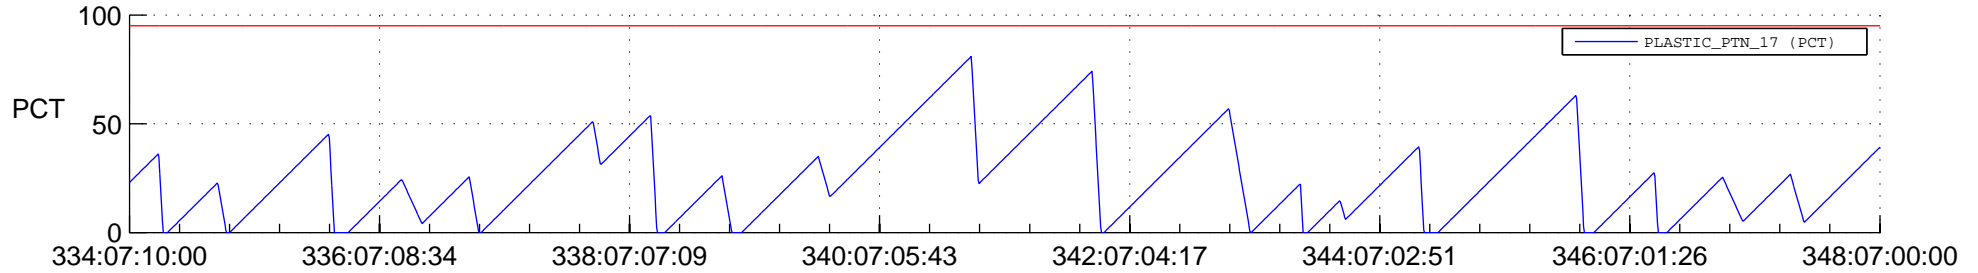

STEREO AHEAD SSR PCT Full Prediction

SWAVES_Percent_Full_Prediction

IMPACT_Percent_Full_Prediction

PLASTIC_Percent_Full_Prediction

Spacecraft_DownLink_Rate

Ground Time (2018:334:07:10:00.000 -2018:348:07:00:00.000)