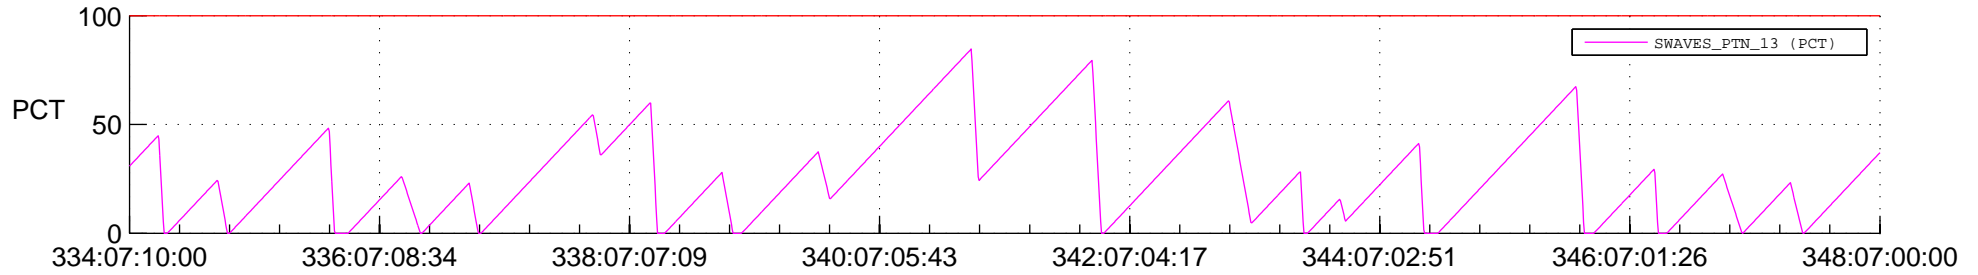

STEREO AHEAD SSR PCT Full Prediction

SWAVES_Percent_Full_Prediction

IMPACT_Percent_Full_Prediction

PLASTIC_Percent_Full_Prediction

Spacecraft_DownLink_Rate

Ground Time (2018:334:07:10:00.000 -2018:348:07:00:00.000)