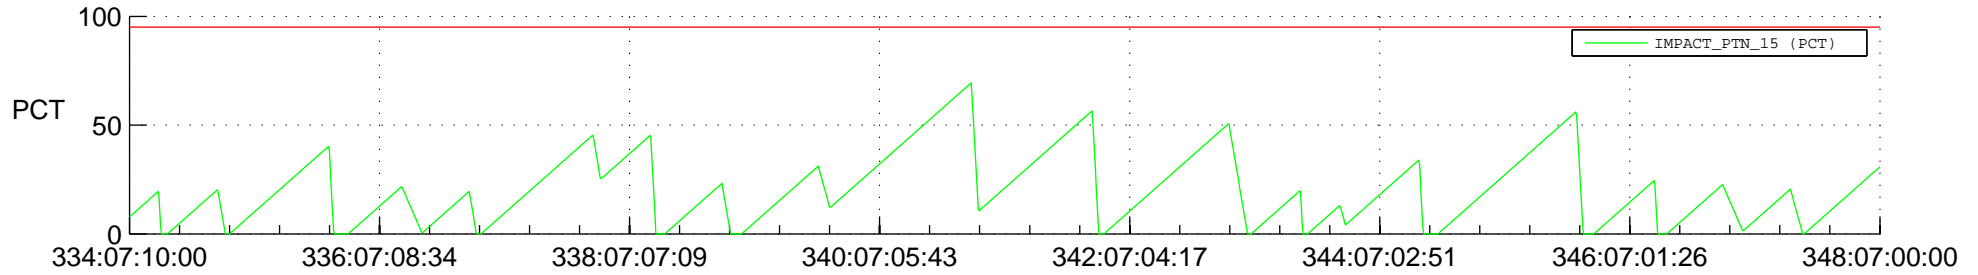

STEREO AHEAD SSR PCT Full Prediction

SWAVES_Percent_Full_Prediction

IMPACT_Percent_Full_Prediction

PLASTIC_Percent_Full_Prediction

Spacecraft_DownLink_Rate

Ground Time (2018:334:07:10:00.000 -2018:348:07:00:00.000)