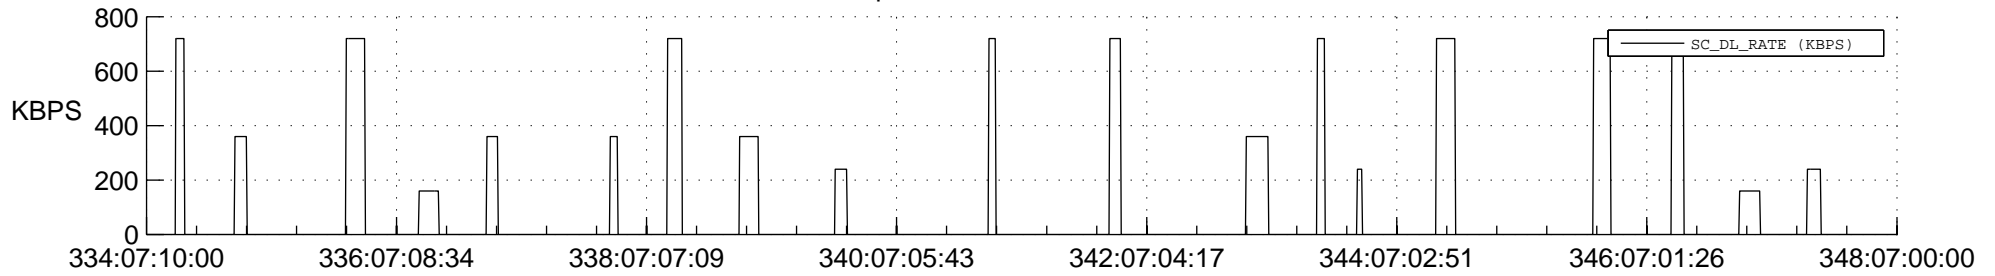

STEREO AHEAD SSR PCT Full Prediction

SWAVES_Percent_Full_Prediction

IMPACT_Percent_Full_Prediction

PLASTIC_Percent_Full_Prediction

Spacecraft_DownLink_Rate

Ground Time (2018:334:07:10:00.000 -2018:348:07:00:00.000)