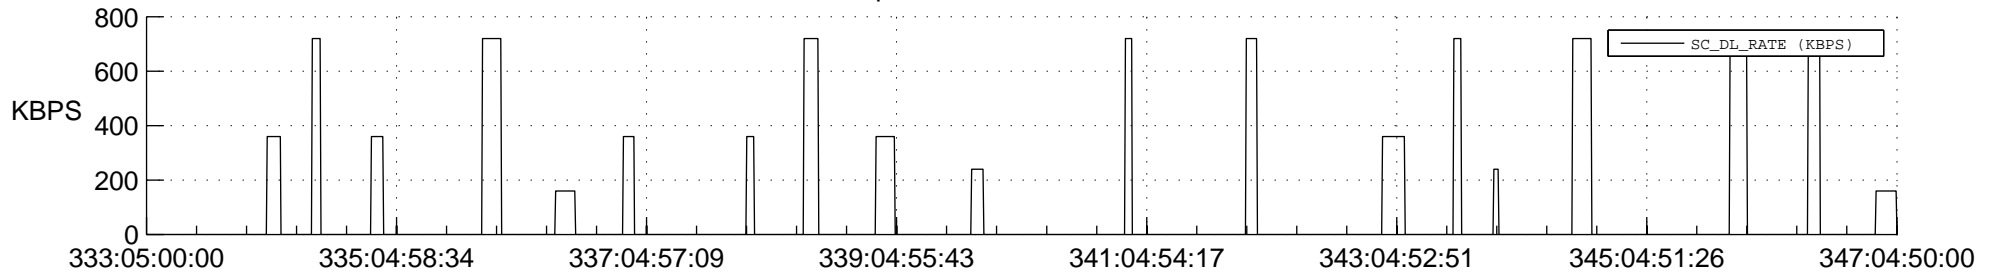

STEREO AHEAD SSR PCT Full Prediction

SWAVES_Percent_Full_Prediction

IMPACT_Percent_Full_Prediction

PLASTIC_Percent_Full_Prediction

Spacecraft_DownLink_Rate

Ground Time (2018:333:05:00:00.000 -2018:347:04:50:00.000)