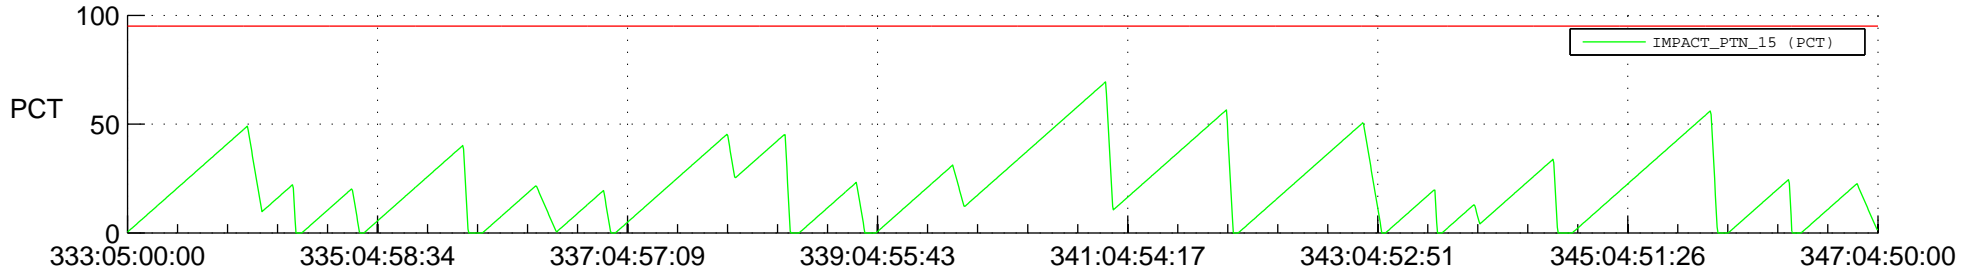

STEREO AHEAD SSR PCT Full Prediction

SWAVES_Percent_Full_Prediction

IMPACT_Percent_Full_Prediction

PLASTIC_Percent_Full_Prediction

Spacecraft_DownLink_Rate

Ground Time (2018:333:05:00:00.000 -2018:347:04:50:00.000)