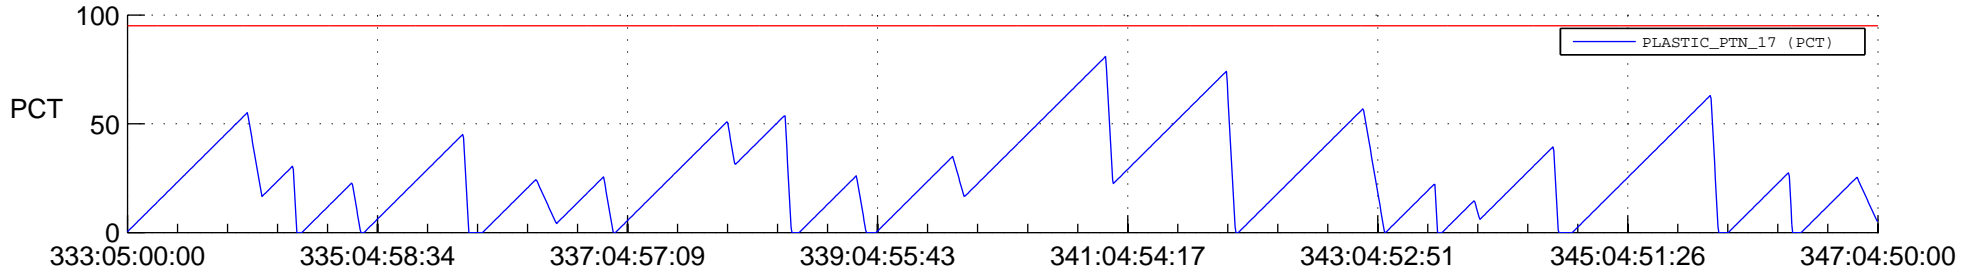

STEREO AHEAD SSR PCT Full Prediction

SWAVES_Percent_Full_Prediction

IMPACT_Percent_Full_Prediction

PLASTIC_Percent_Full_Prediction

Spacecraft_DownLink_Rate

Ground Time (2018:333:05:00:00.000 -2018:347:04:50:00.000)