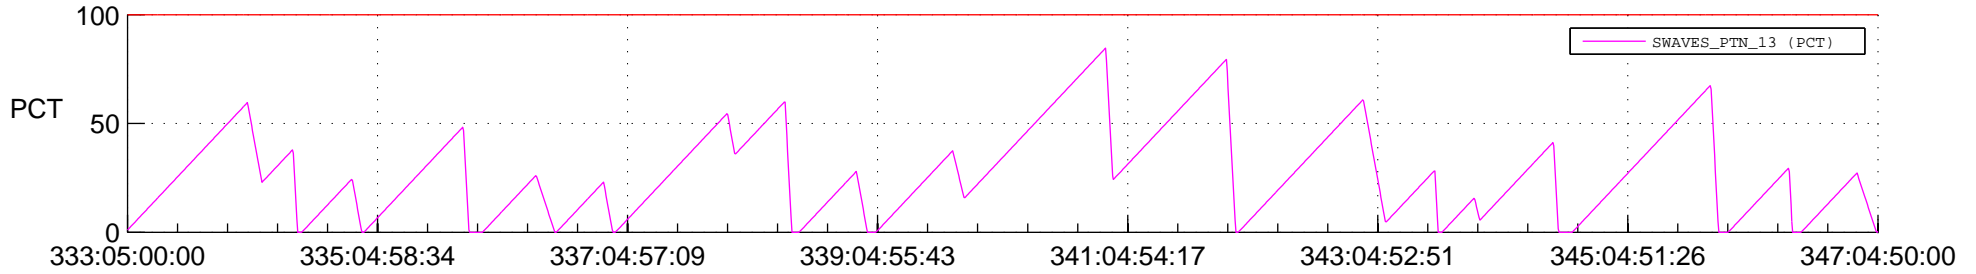

STEREO AHEAD SSR PCT Full Prediction

SWAVES_Percent_Full_Prediction

IMPACT_Percent_Full_Prediction

PLASTIC_Percent_Full_Prediction

Spacecraft_DownLink_Rate

Ground Time (2018:333:05:00:00.000 -2018:347:04:50:00.000)