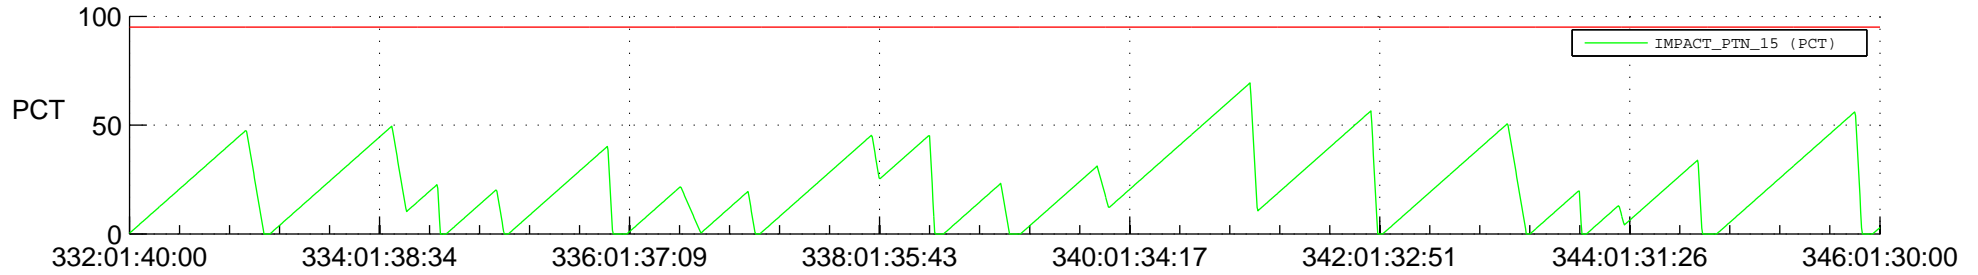

STEREO AHEAD SSR PCT Full Prediction

SWAVES_Percent_Full_Prediction

IMPACT_Percent_Full_Prediction

PLASTIC_Percent_Full_Prediction

Spacecraft_DownLink_Rate

Ground Time (2018:332:01:40:00.000 -2018:346:01:30:00.000)