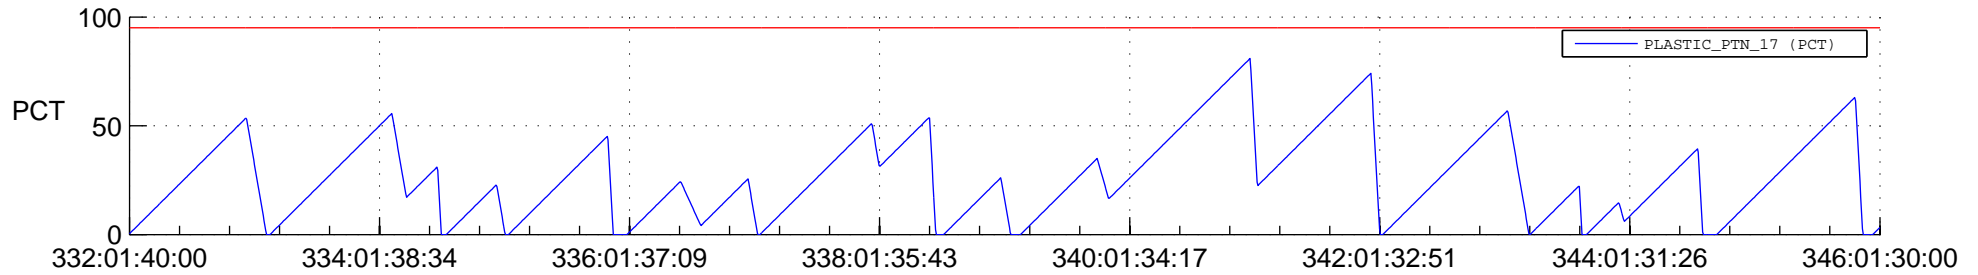

STEREO AHEAD SSR PCT Full Prediction

SWAVES_Percent_Full_Prediction

IMPACT_Percent_Full_Prediction

PLASTIC_Percent_Full_Prediction

Spacecraft_DownLink_Rate

Ground Time (2018:332:01:40:00.000 -2018:346:01:30:00.000)