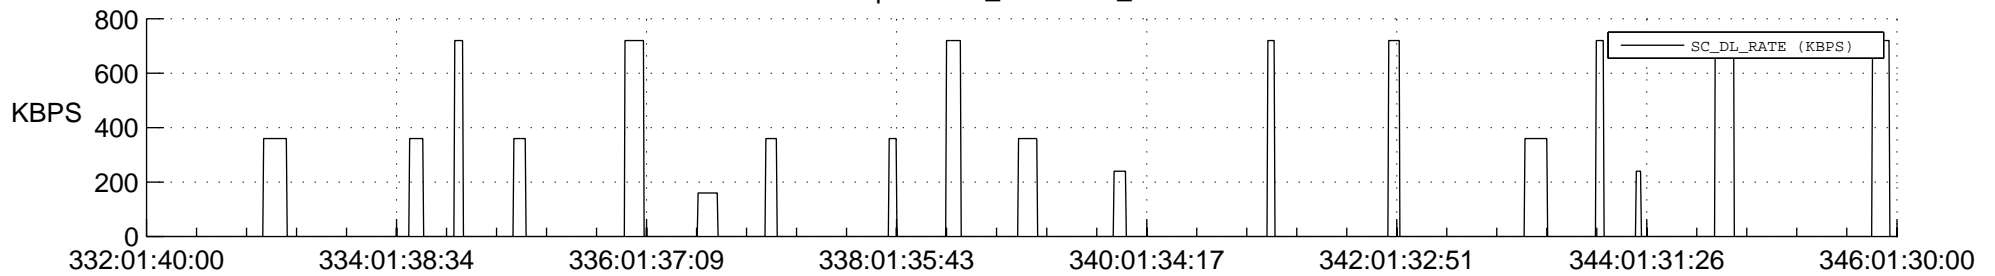

STEREO AHEAD SSR PCT Full Prediction

SWAVES_Percent_Full_Prediction

IMPACT_Percent_Full_Prediction

PLASTIC_Percent_Full_Prediction

Spacecraft_DownLink_Rate

Ground Time (2018:332:01:40:00.000 -2018:346:01:30:00.000)