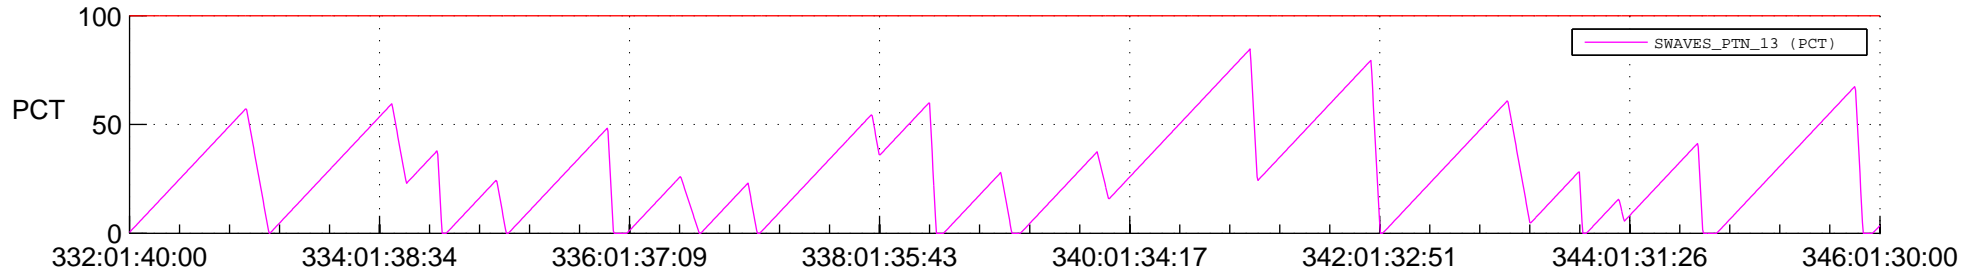

STEREO AHEAD SSR PCT Full Prediction

SWAVES_Percent_Full_Prediction

IMPACT_Percent_Full_Prediction

PLASTIC_Percent_Full_Prediction

Spacecraft_DownLink_Rate

Ground Time (2018:332:01:40:00.000 -2018:346:01:30:00.000)