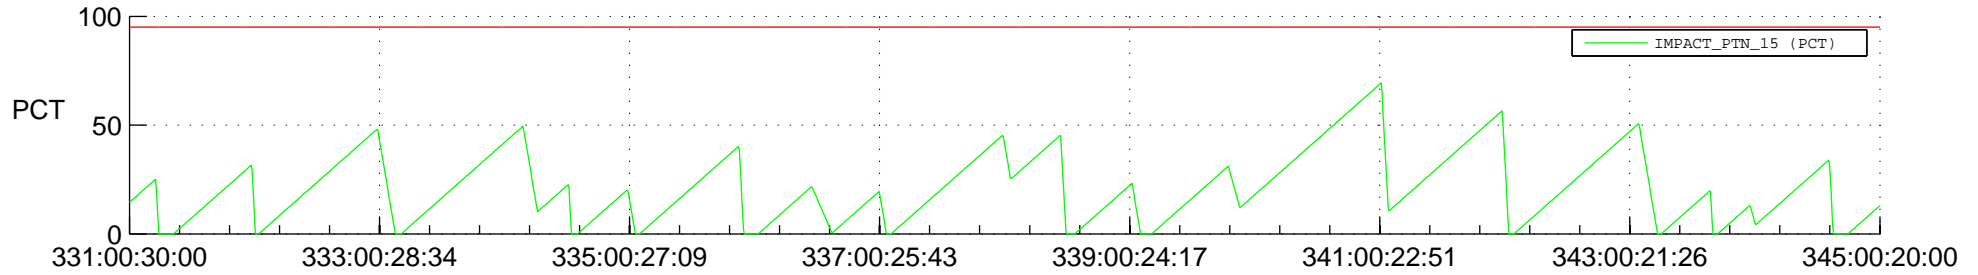

IMPACT_Percent_Full_Prediction