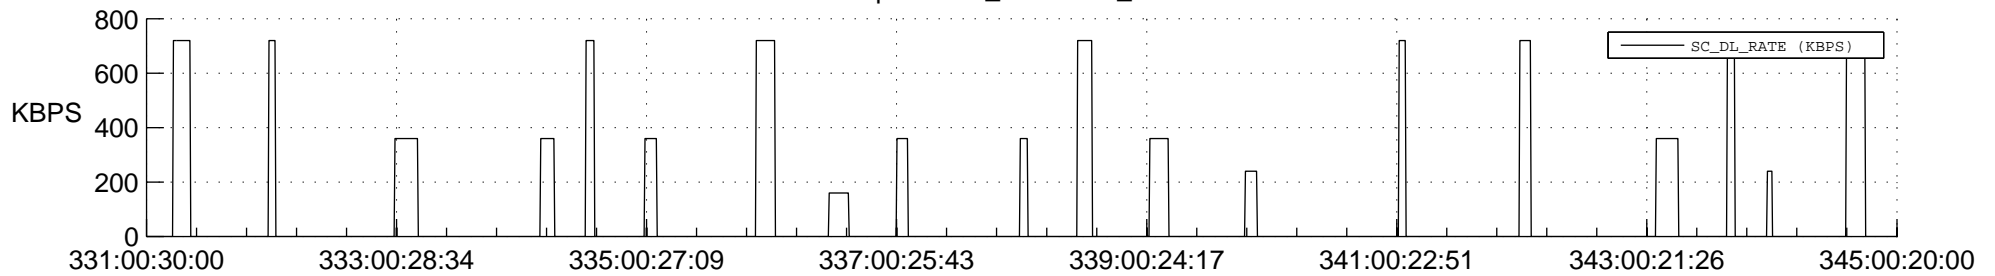

## Spacecraft\_DownLink\_Rate

Ground Time (2018:331:00:30:00.000 -2018:345:00:20:00.000)