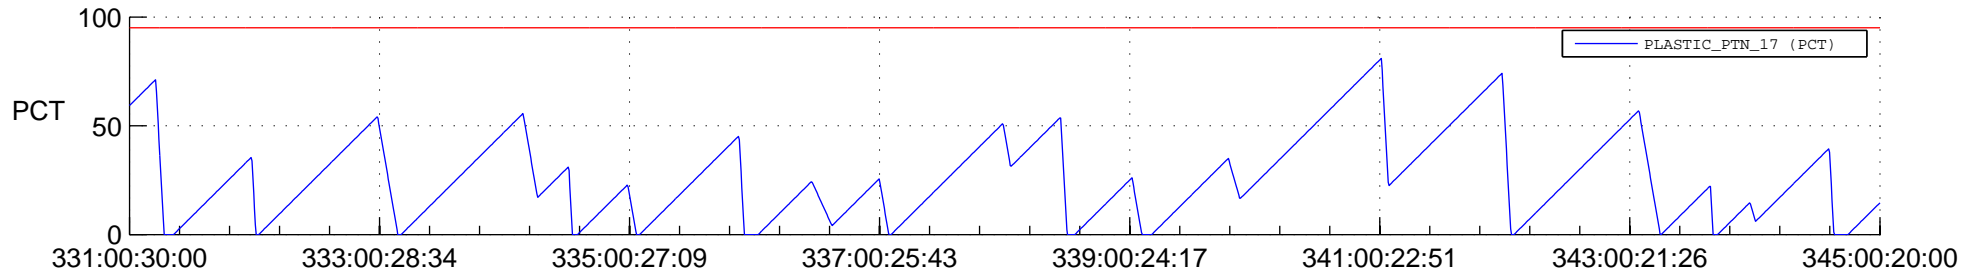

## SWAVES\_Percent\_Full\_Prediction

## Spacecraft\_DownLink\_Rate

Ground Time (2018:331:00:30:00.000 -2018:345:00:20:00.000)