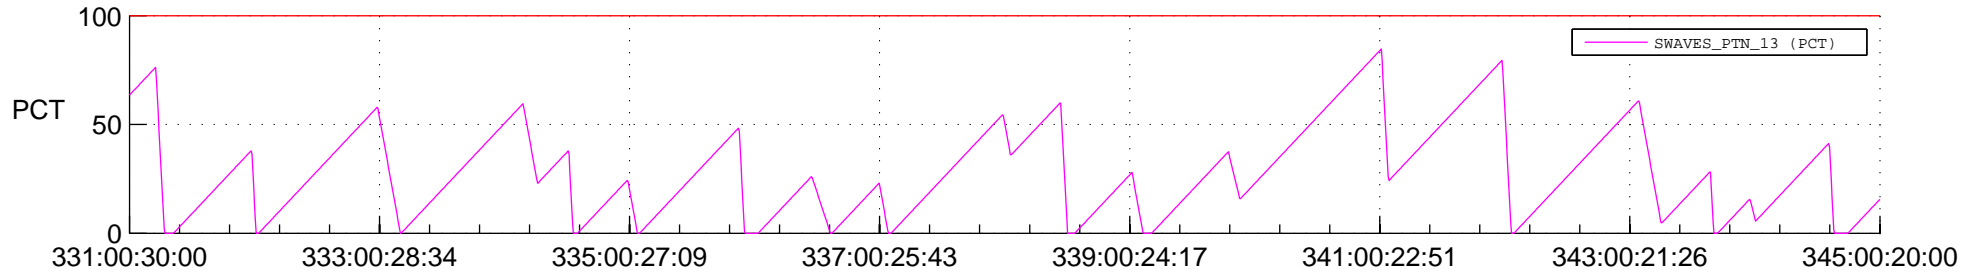

## SWAVES\_Percent\_Full\_Prediction

## Spacecraft\_DownLink\_Rate

Ground Time (2018:331:00:30:00.000 -2018:345:00:20:00.000)