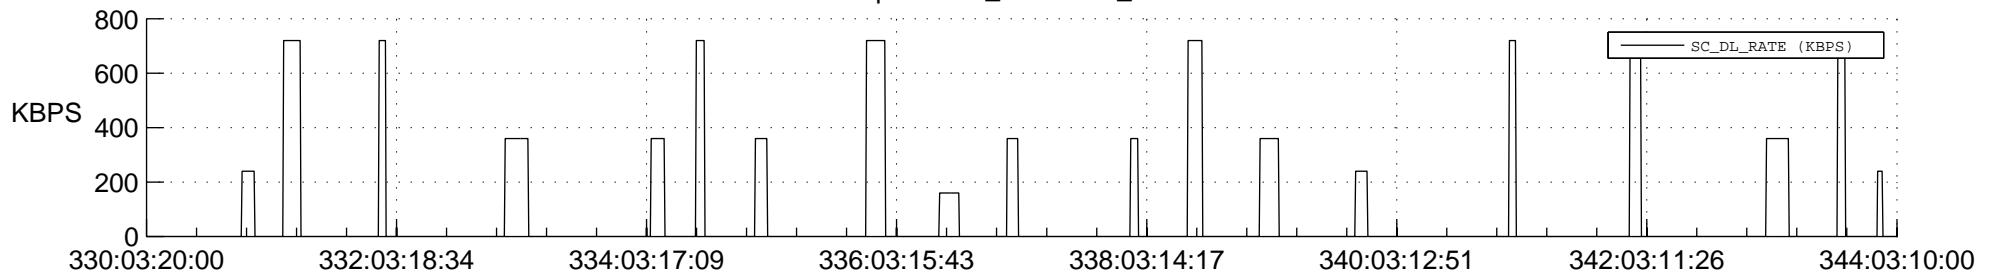

## Spacecraft\_DownLink\_Rate

Ground Time (2018:330:03:20:00.000 -2018:344:03:10:00.000)