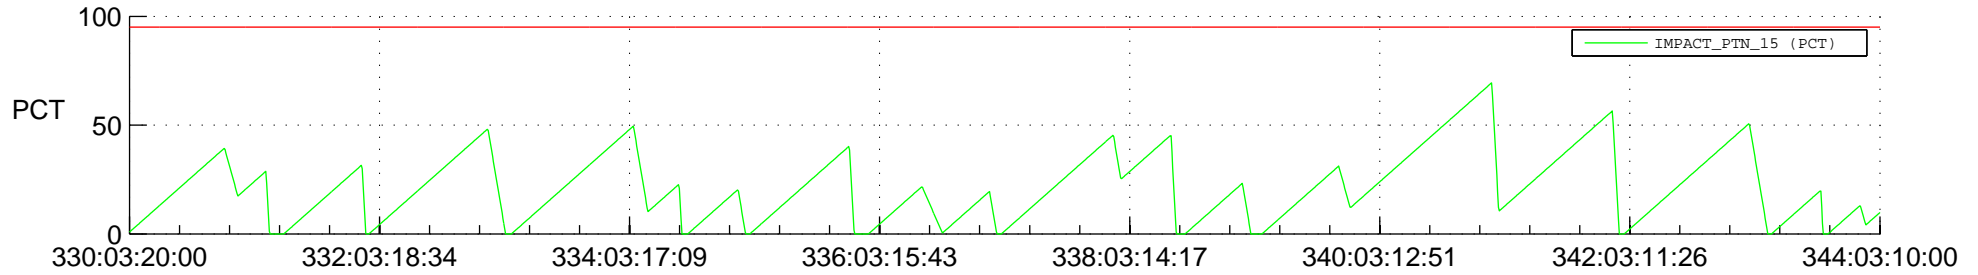

IMPACT_Percent_Full_Prediction