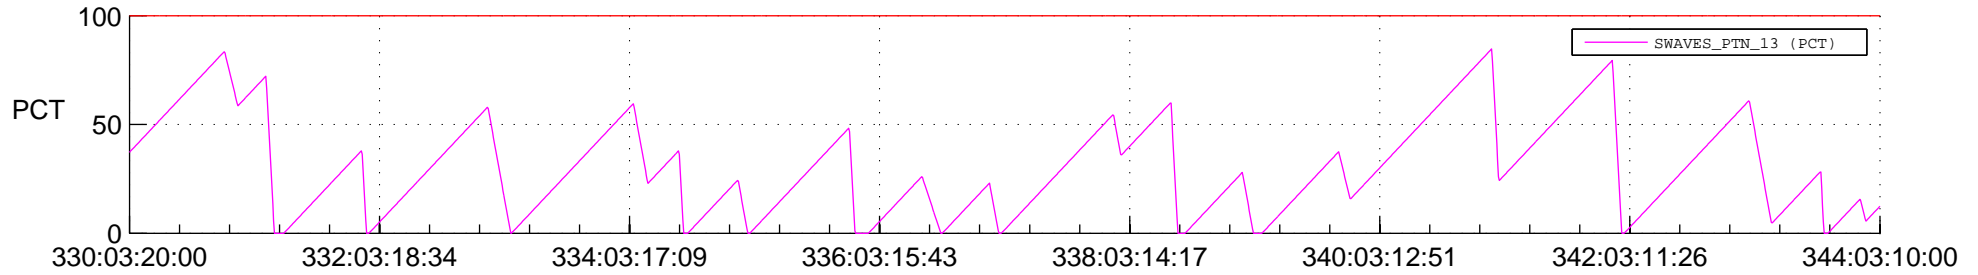

## SWAVES\_Percent\_Full\_Prediction

## Spacecraft\_DownLink\_Rate

Ground Time (2018:330:03:20:00.000 -2018:344:03:10:00.000)