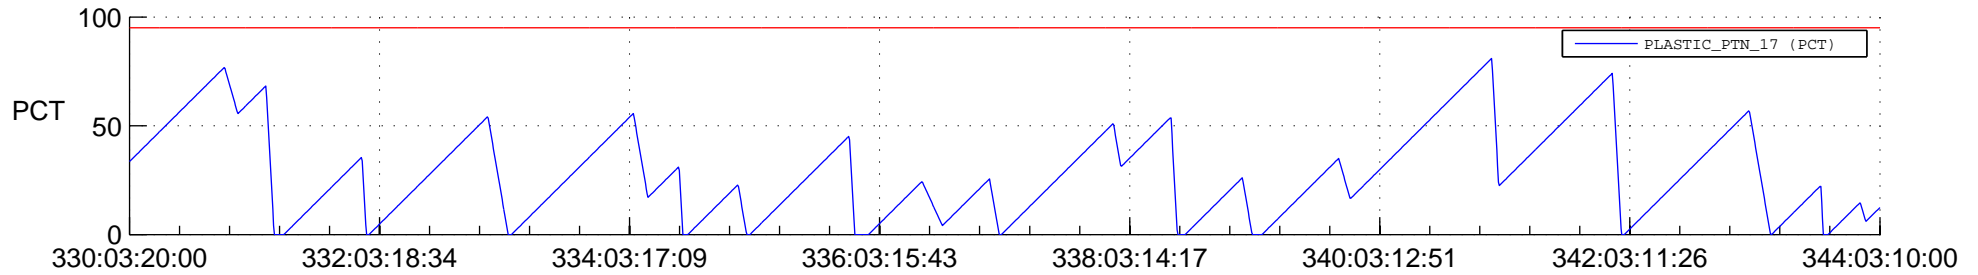

## SWAVES\_Percent\_Full\_Prediction

## Spacecraft\_DownLink\_Rate

Ground Time (2018:330:03:20:00.000 -2018:344:03:10:00.000)