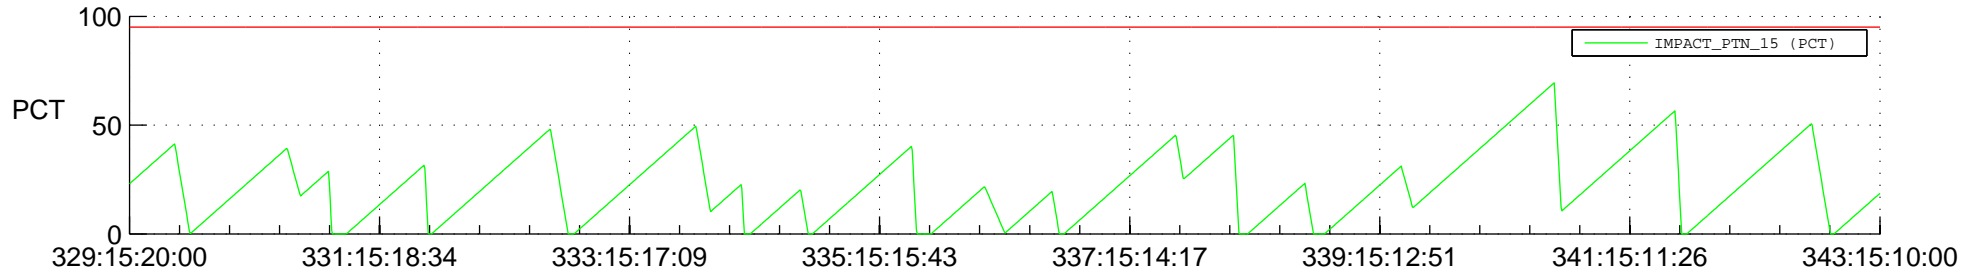

STEREO AHEAD SSR PCT Full Prediction

SWAVES_Percent_Full_Prediction

IMPACT_Percent_Full_Prediction

PLASTIC_Percent_Full_Prediction

Spacecraft_DownLink_Rate

Ground Time (2018:329:15:20:00.000 -2018:343:15:10:00.000)