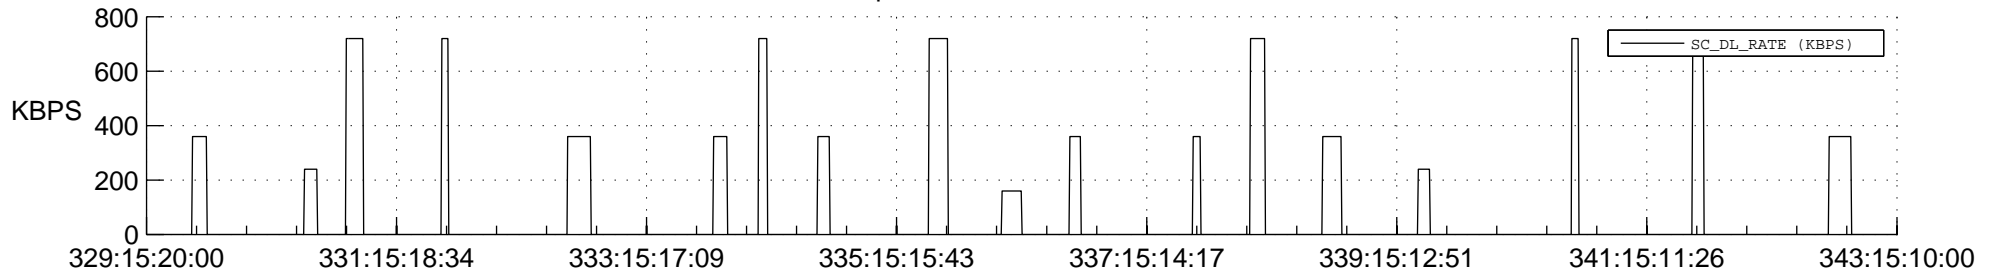

STEREO AHEAD SSR PCT Full Prediction

SWAVES_Percent_Full_Prediction

IMPACT_Percent_Full_Prediction

PLASTIC_Percent_Full_Prediction

Spacecraft_DownLink_Rate

Ground Time (2018:329:15:20:00.000 -2018:343:15:10:00.000)