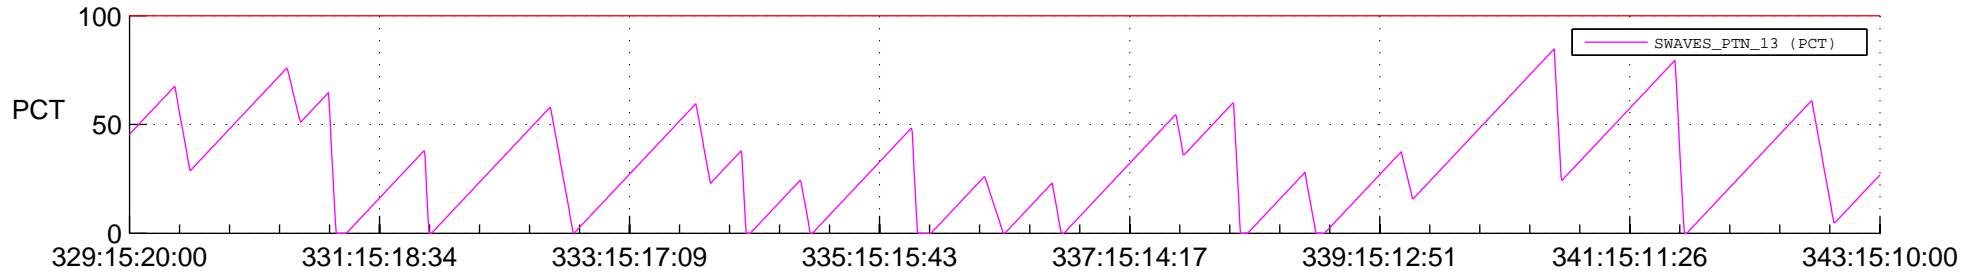

STEREO AHEAD SSR PCT Full Prediction

SWAVES_Percent_Full_Prediction

IMPACT_Percent_Full_Prediction

PLASTIC_Percent_Full_Prediction

Spacecraft_DownLink_Rate

Ground Time (2018:329:15:20:00.000 -2018:343:15:10:00.000)