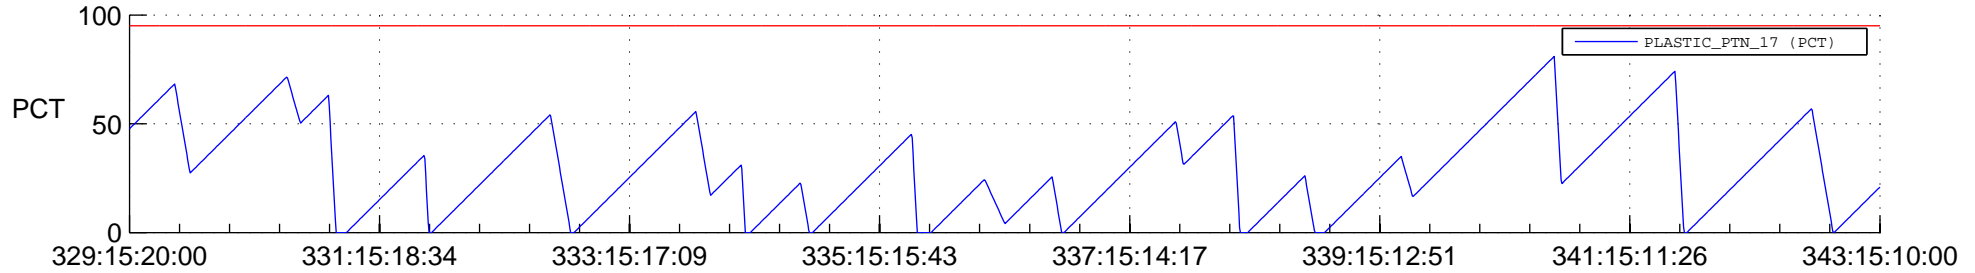

STEREO AHEAD SSR PCT Full Prediction

SWAVES_Percent_Full_Prediction

IMPACT_Percent_Full_Prediction

PLASTIC_Percent_Full_Prediction

Spacecraft_DownLink_Rate

Ground Time (2018:329:15:20:00.000 -2018:343:15:10:00.000)